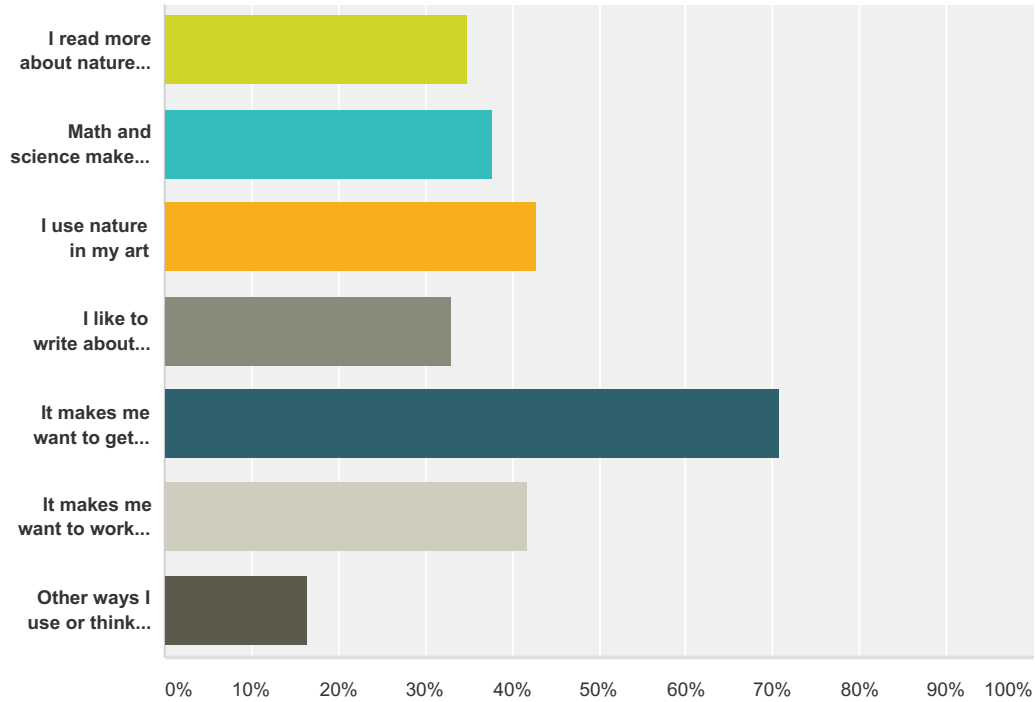

Q44 How have your school field trips connected to your life? (Please choose your top 3):

Answered: 103 Skipped: 6

Answer Choices	Responses
I read more about nature at home or school	34.95% 36
Math and science make more sense when I see how to use them	37.86% 39
I use nature in my art	42.72% 44
I like to write about what I see, hear and experience outdoors	33.01% 34
It makes me want to get outdoors more	70.87% 73
It makes me want to work in an outdoor related field when I grow up	41.75% 43
Other ways I use or think about my school field trips:	16.50% 17
Total Respondents: 103	

#	Other ways I use or think about my school field trips:	Date
1	i really have no comment.	4/14/2016 12:58 PM
2	i like all the feild trips my school goes on	3/3/2016 10:54 AM
3	I love to do art and learn nature	3/3/2016 10:51 AM
4	not conected	3/3/2016 10:49 AM