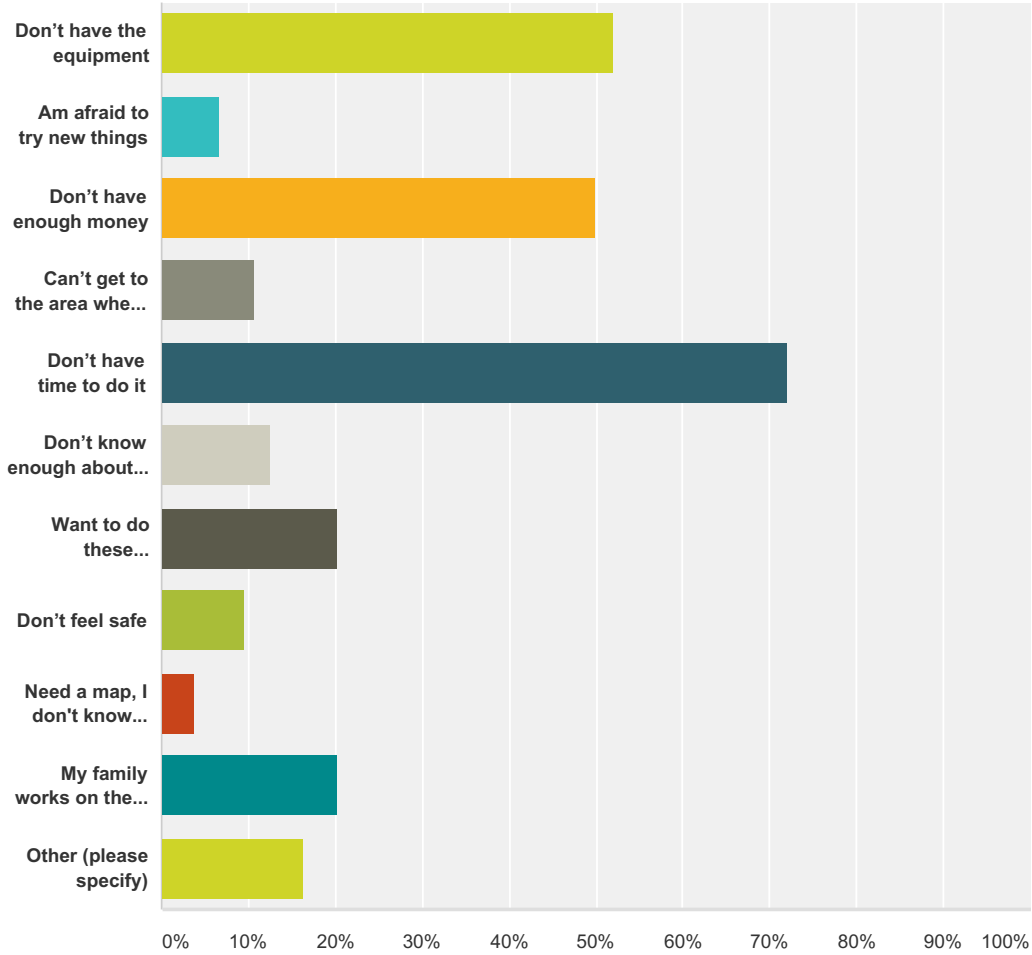

**Q40 What obstacles keep you (and your family) from trying new activities outdoors?
Please choose your top 3:**

Answered: 104 Skipped: 5

Answer Choices	Responses
Don't have the equipment	51.92% 54
Am afraid to try new things	6.73% 7
Don't have enough money	50.00% 52
Can't get to the area where I can do the activity (transportation is a problem)	10.58% 11
Don't have time to do it	72.12% 75
Don't know enough about the activity	12.50% 13
Want to do these activities with my friends, not by myself	20.19% 21
Don't feel safe	9.62% 10
Need a map, I don't know where to go	3.85% 4
My family works on the weekends	20.19% 21