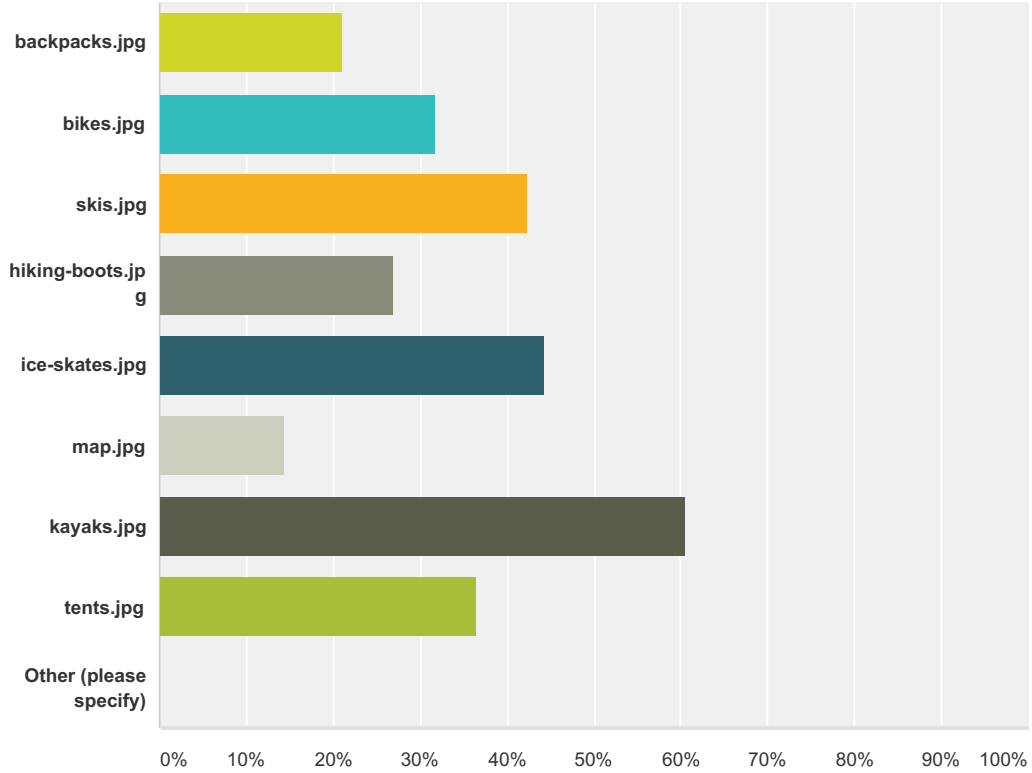

Q41 If this equipment were available to my family and friends, I would get outside more often... (please choose your top 3):

Answered: 104 Skipped: 5

Answer Choices	Responses
	21.15% 22
	31.73% 33
	42.31% 44
	26.92% 28
	44.23% 46
	14.42% 15