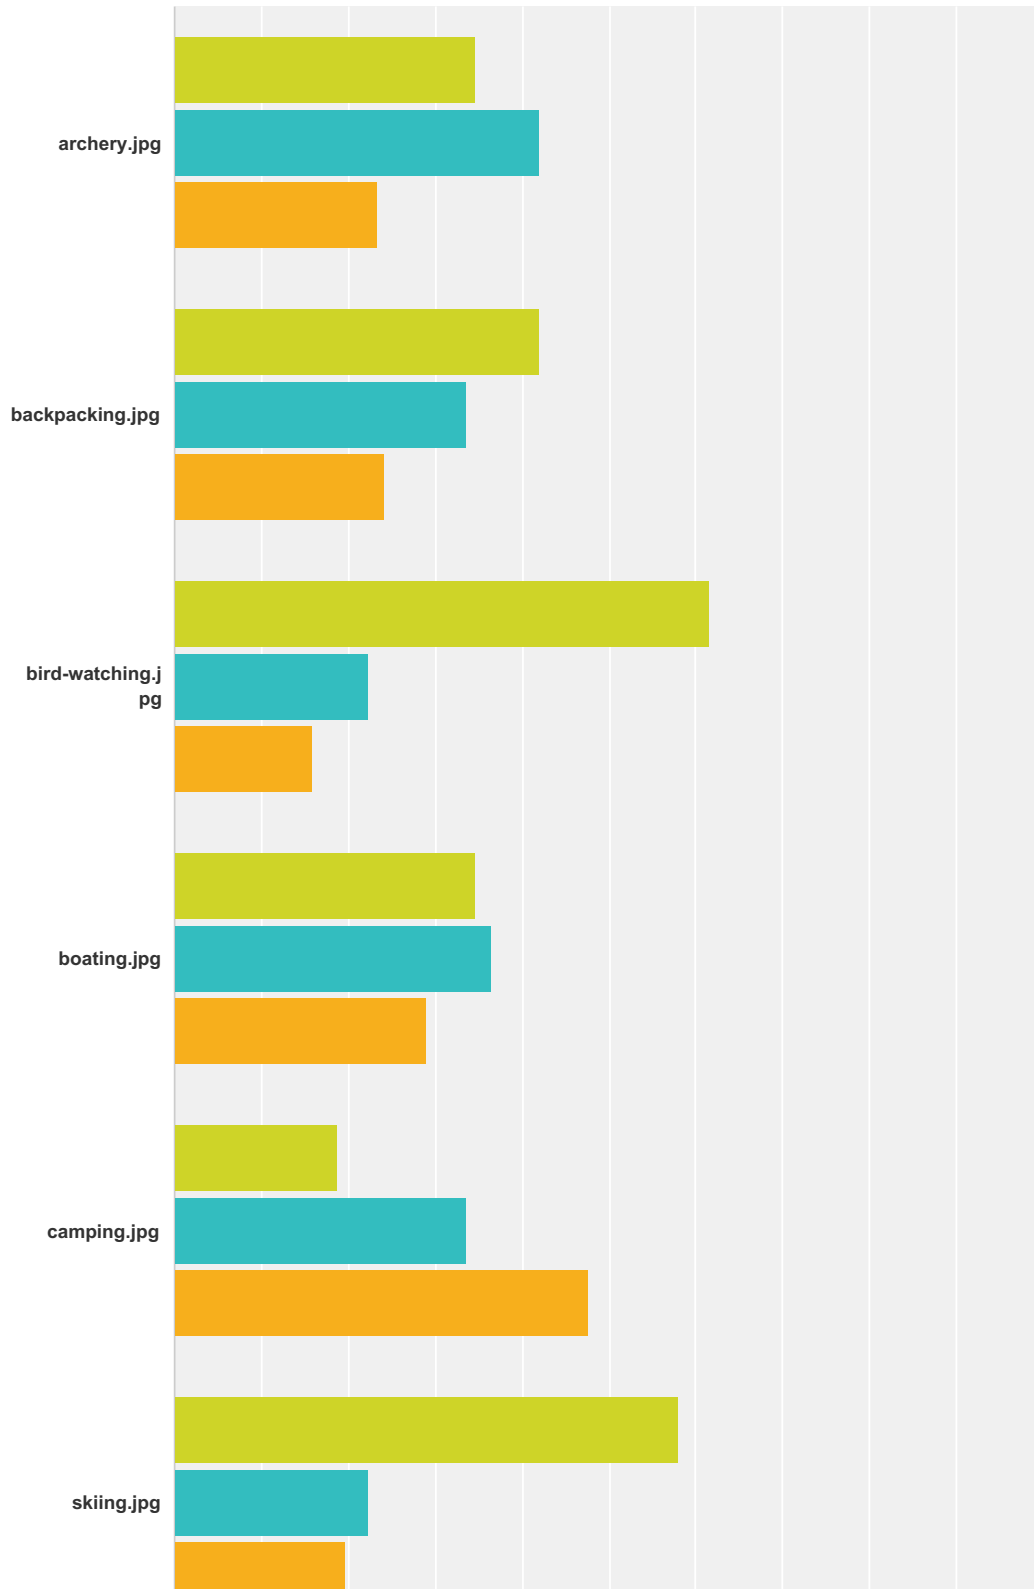

Q33 Below is a list of activities available to kids and families in Western Colorado. Please indicate your level of participation in that activity:

Answered: 107 Skipped: 2