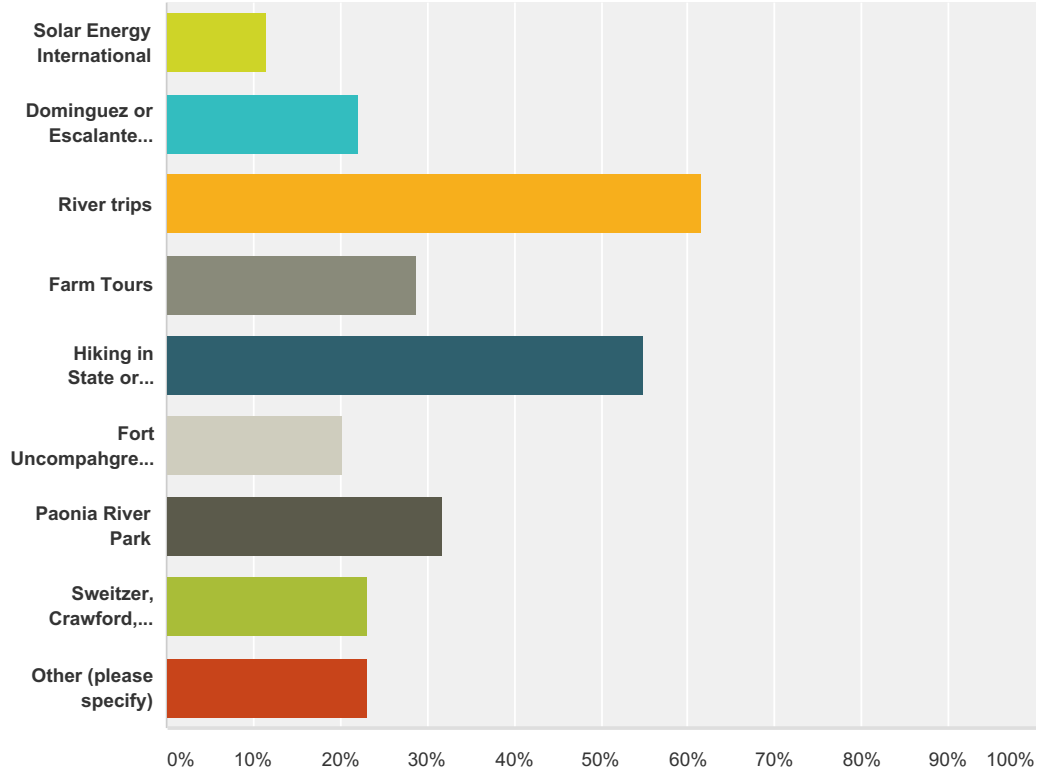

Q43 What school field trips would you like to participate in more often? (Please choose your top 3):

Answered: 104 Skipped: 5

Answer Choices	Responses
Solar Energy International	11.54% 12
Dominguez or Escalante Canyon	22.12% 23
River trips	61.54% 64
Farm Tours	28.85% 30
Hiking in State or National Public Lands (like Gunnison Gorge, Grand Mesa, Uncompahgre Plateau, or the West Elks)	54.81% 57
Fort Uncompahgre Living History Museum	20.19% 21
Paonia River Park	31.73% 33
Sweitzer, Crawford, Confluence, or other lake	23.08% 24
Other (please specify)	23.08% 24
Total Respondents: 104	

#	Other (please specify)	Date
1	denver zoo	4/13/2016 12:35 PM
2	down hill skying	3/3/2016 10:51 AM