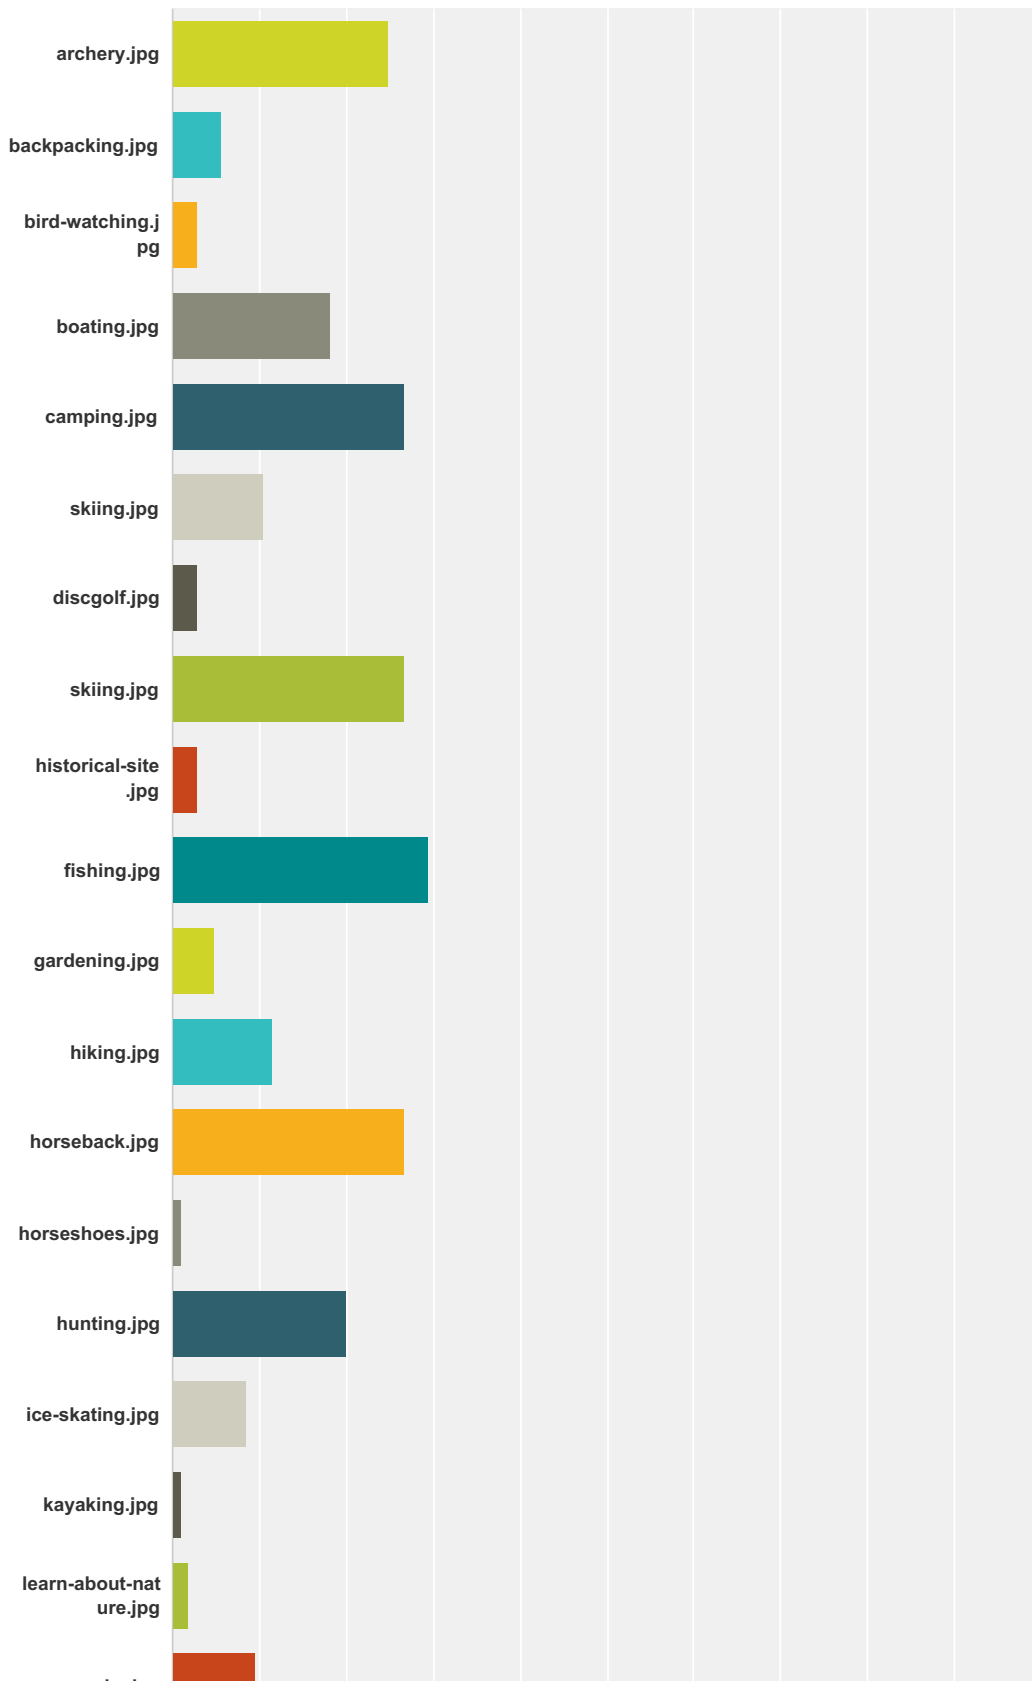

## Nature Connection Survey

■ Never    
 ■ Rarely    
 ■ Often    
 ■ Only on a school trip

	Never	Rarely	Often	Only on a school trip	Total
	9.43% 10	33.96% 36	50.00% 53	6.60% 7	106
	14.15% 15	33.96% 36	41.51% 44	10.38% 11	106
	14.15% 15	33.96% 36	49.06% 52	2.83% 3	106
	5.66% 6	33.96% 36	55.66% 59	4.72% 5	106
	8.49% 9	37.74% 40	48.11% 51	5.66% 6	106

**Q36 I would like to do more activities in...?  
(please select your top 2 choices)**

Answered: 106 Skipped: 3

Answer Choices	Responses
	50.00% 53
	21.70% 23
	55.66% 59
	35.85% 38
	36.79% 39
<b>Total Respondents: 106</b>	

### Q37 Please choose your 3 most favorite activities from among the following:

Answered: 105 Skipped: 4