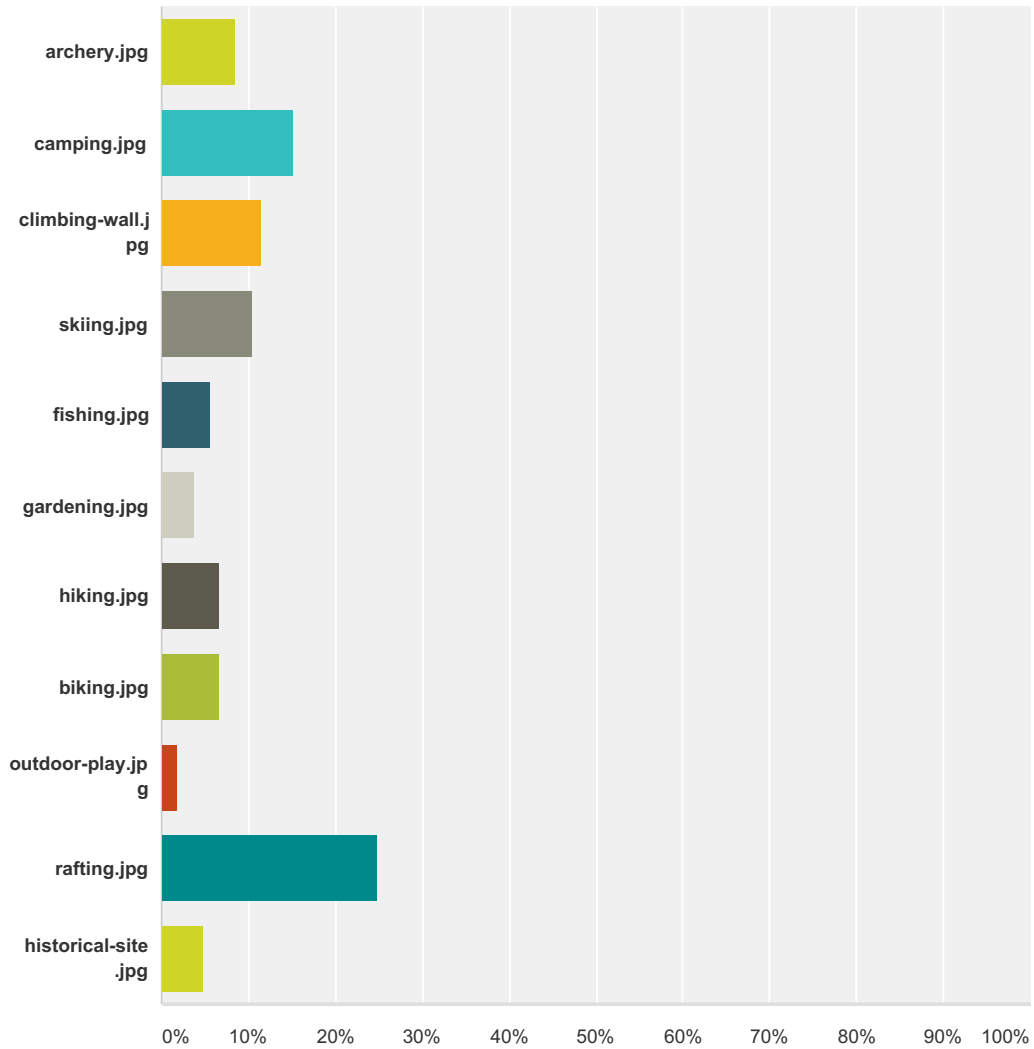

### Q38 Which new activity would you personally most like to try?

Answered: 105 Skipped: 4

Answer Choices	Responses
	17.14% 18
	7.62% 8
	24.76% 26
	8.57% 9

### Q39 Which new activity would you like to try with your family?

Answered: 105 Skipped: 4

Answer Choices	Responses
	8.57% 9
	15.24% 16
	11.43% 12
	10.48% 11