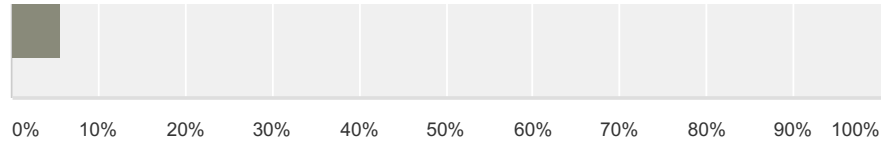

Nature Connection Survey

■ Never
■ Rarely
■ Often
■ Only on a school trip

	Never	Rarely	Often	Only on a school trip	Total
	9.43% 10	33.96% 36	50.00% 53	6.60% 7	106
	14.15% 15	33.96% 36	41.51% 44	10.38% 11	106
	14.15% 15	33.96% 36	49.06% 52	2.83% 3	106
	5.66% 6	33.96% 36	55.66% 59	4.72% 5	106
	8.49% 9	37.74% 40	48.11% 51	5.66% 6	106