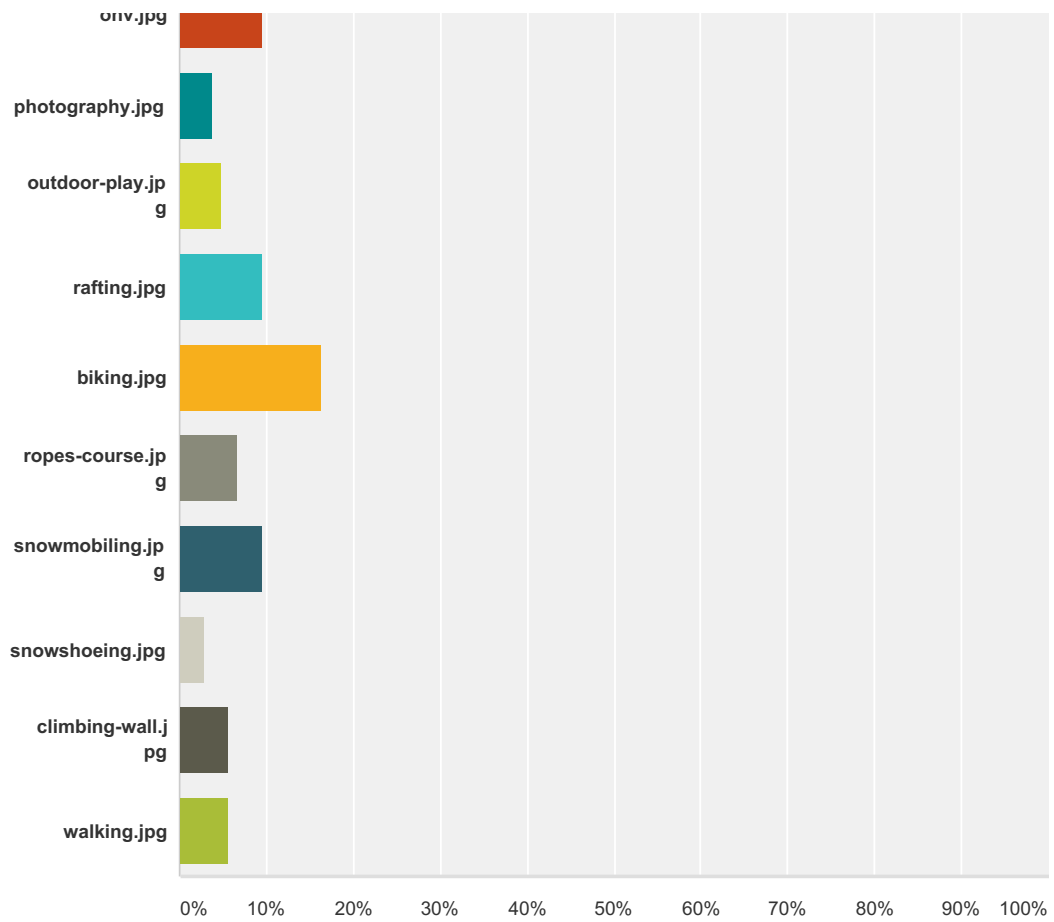

Nature Connection Survey

Answer Choices	Responses
	24.76% 26
	5.71% 6
	2.86% 3
	18.10% 19
	26.67% 28
	10.48% 11
	2.86% 3