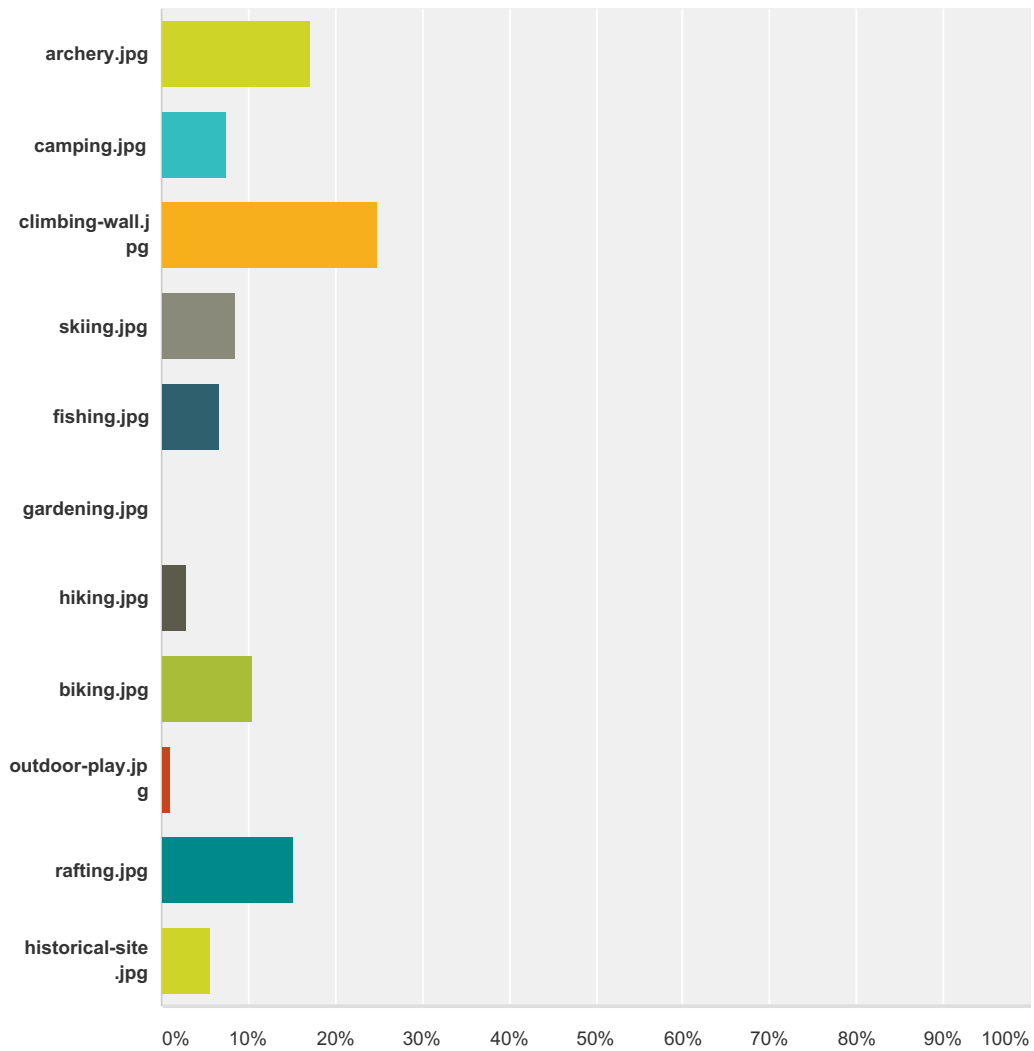

### Q37 Please choose your 3 most favorite activities from among the following:

Answered: 105 Skipped: 4

# Nature Connection Survey

	26.67%	28
	2.86%	3
	29.52%	31
	4.76%	5
	11.43%	12
	26.67%	28
	0.95%	1
	20.00%	21
	8.57%	9
	0.95%	1
	1.90%	2
	9.52%	10
	3.81%	4
	4.76%	5
	9.52%	10
	16.19%	17
	6.67%	7

## Nature Connection Survey

	<b>9.52%</b>	10
	<b>2.86%</b>	3
	<b>5.71%</b>	6
	<b>5.71%</b>	6
<b>Total Respondents: 105</b>		

### Q38 Which new activity would you personally most like to try?

Answered: 105 Skipped: 4

Answer Choices	Responses
	17.14% 18
	7.62% 8
	24.76% 26
	8.57% 9