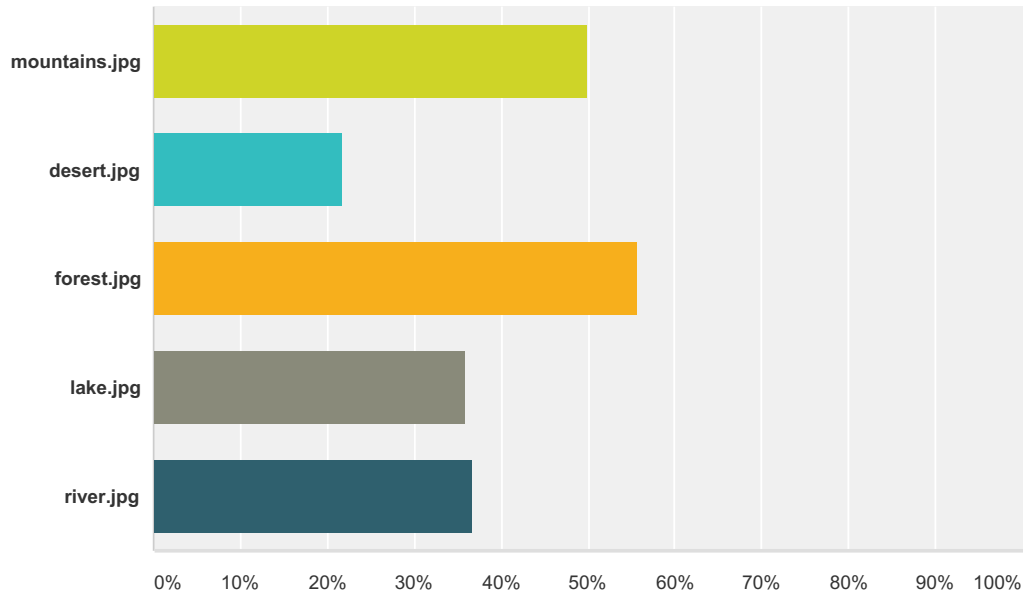

### Q35 How often have you done an activity in:

Answered: 106 Skipped: 3

## Nature Connection Survey

■ Never    
 ■ Rarely    
 ■ Often    
 ■ Only on a school trip

	Never	Rarely	Often	Only on a school trip	Total
	9.43% 10	33.96% 36	50.00% 53	6.60% 7	106
	14.15% 15	33.96% 36	41.51% 44	10.38% 11	106
	14.15% 15	33.96% 36	49.06% 52	2.83% 3	106
	5.66% 6	33.96% 36	55.66% 59	4.72% 5	106
	8.49% 9	37.74% 40	48.11% 51	5.66% 6	106

**Q36 I would like to do more activities in...?  
(please select your top 2 choices)**

Answered: 106 Skipped: 3

Answer Choices	Responses
	50.00% 53
	21.70% 23
	55.66% 59
	35.85% 38
	36.79% 39
<b>Total Respondents: 106</b>	