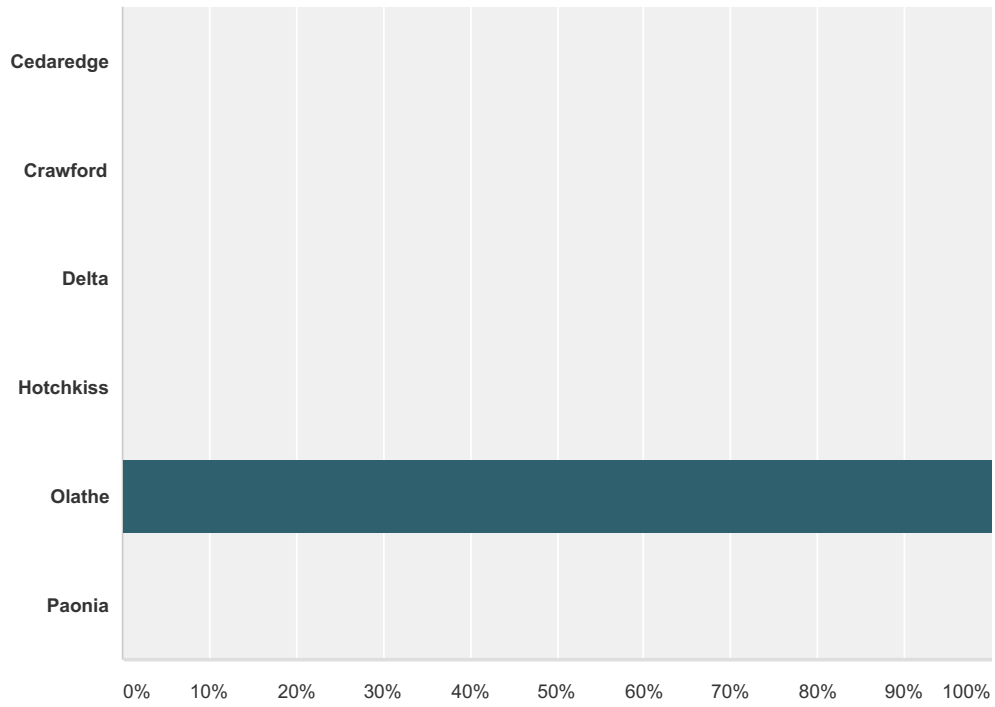

Q31 Which town do you live closest to?

Answered: 599 Skipped: 0

Answer Choices	Responses
Cedaredge	0.00% 0
Crawford	0.00% 0
Delta	0.00% 0
Hotchkiss	0.00% 0
Olathe	100.00% 599
Paonia	0.00% 0
Total	599