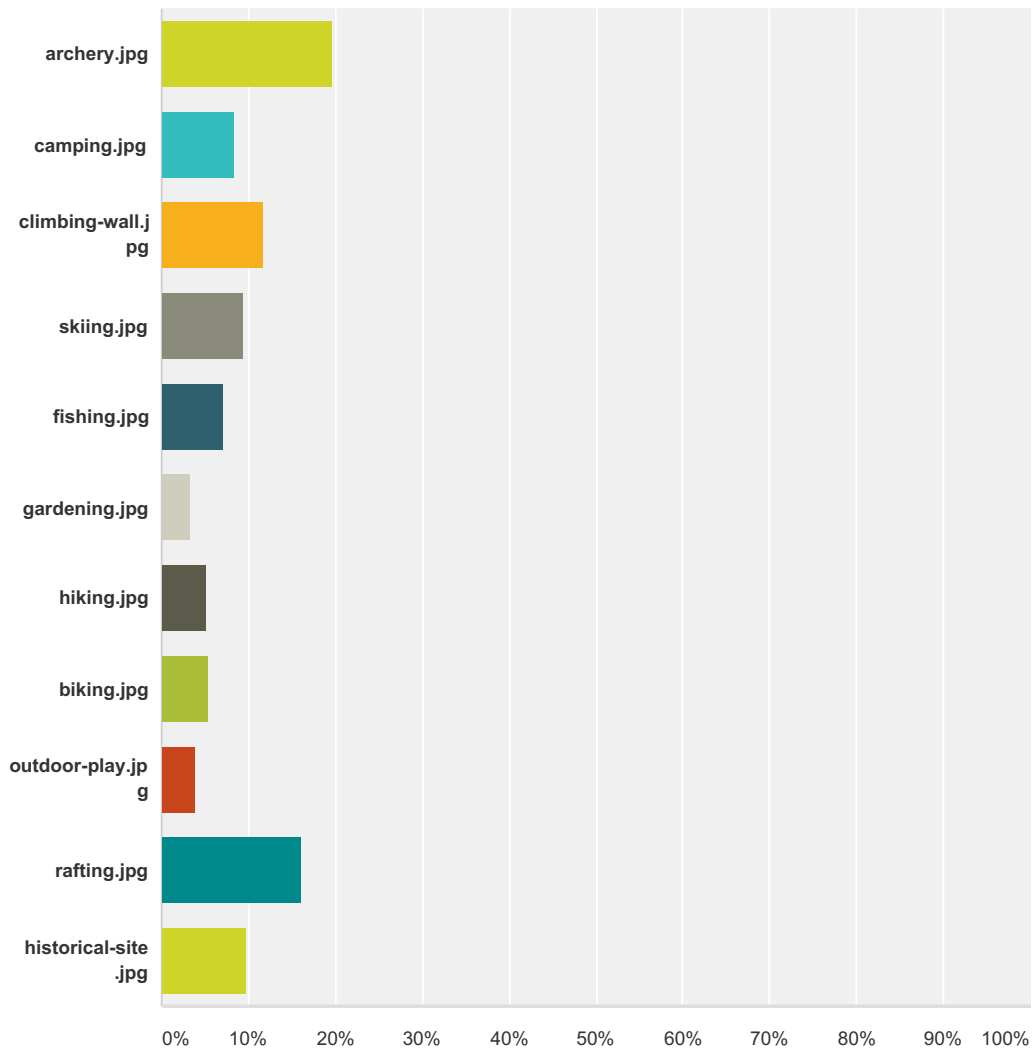

Q37 Please choose your 3 most favorite activities from among the following:

Answered: 573 Skipped: 26

Nature Connection Survey

Answer Choices	Responses
	32.98% 189
	8.90% 51
	8.55% 49
	21.12% 121
	23.04% 132
	5.93% 34
	6.46% 37

Nature Connection Survey

	9.60%	55
	7.68%	44
	27.40%	157
	14.83%	85
	8.73%	50
	20.77%	119
	3.84%	22
	18.67%	107
	7.33%	42
	4.36%	25
	2.27%	13
	7.68%	44
	7.33%	42
	16.58%	95
	2.27%	13
	6.46%	37
	4.71%	27

Nature Connection Survey

	4.01%	23
	1.05%	6
	6.46%	37
	10.99%	63
Total Respondents: 573		

Q38 Which new activity would you personally most like to try?

Answered: 569 Skipped: 30

Answer Choices	Responses
	19.68% 112
	8.44% 48
	11.60% 66
	9.49% 54

Nature Connection Survey

	7.03%	40
	3.34%	19
	5.27%	30
	5.45%	31
	3.87%	22
	15.99%	91
	9.84%	56
Total		569

Q39 Which new activity would you like to try with your family?

Answered: 566 Skipped: 33

Answer Choices	Responses
	14.84% 84
	14.49% 82
	7.42% 42
	9.01% 51