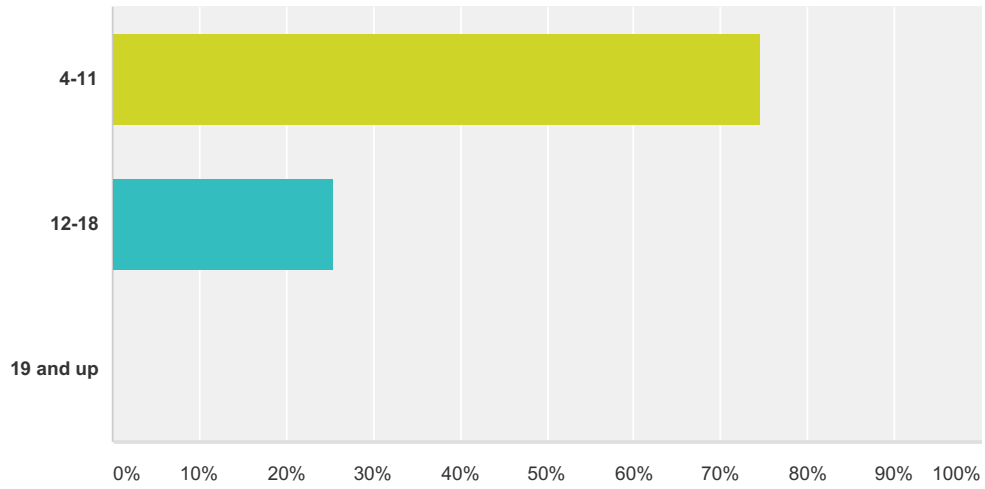

Q1 Choose your survey language:

Answered: 599 Skipped: 0

Answer Choices	Responses	
English	100.00%	599
Espanol	0.00%	0
Total		599

Nature Connection Survey

Q2 Please choose your age range:

Answered: 599 Skipped: 0