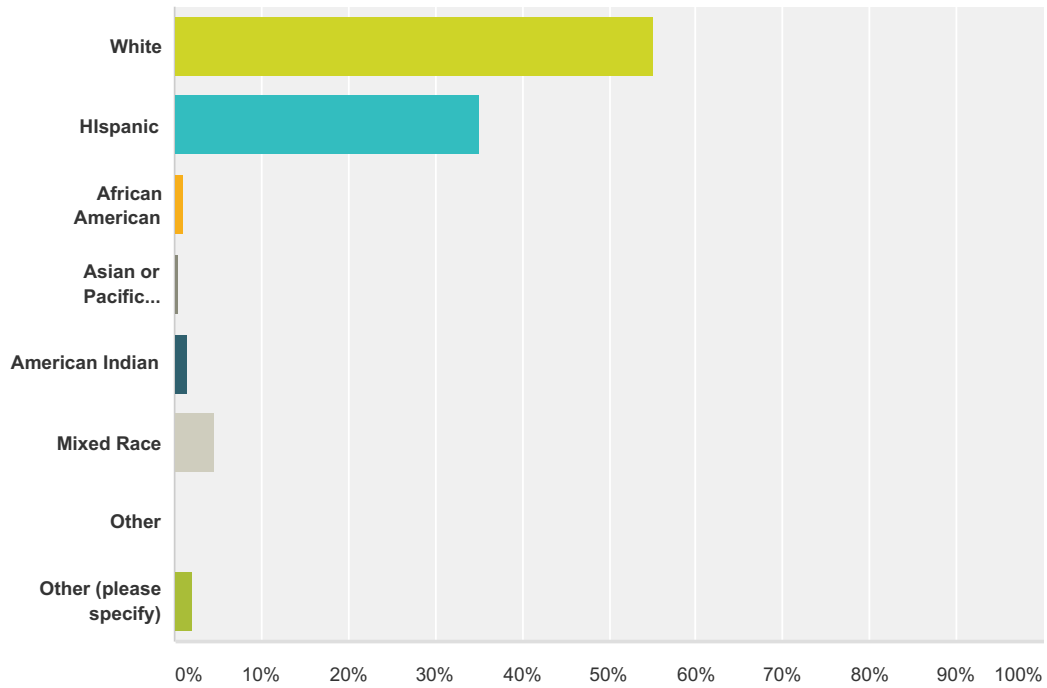

Q32 What is your ethnicity?

Answered: 598 Skipped: 1

Answer Choices	Responses
White	55.18% 330
Hispanic	35.12% 210
African American	1.00% 6
Asian or Pacific Islander	0.33% 2
American Indian	1.51% 9
Mixed Race	4.68% 28
Other	0.00% 0
Other (please specify)	2.17% 13
Total	598

#	Other (please specify)	Date
1	Survey	5/23/2016 2:49 PM
2	Hispanic/white	5/3/2016 2:26 PM
3	Mexican American	5/3/2016 1:27 PM
4	Karen	4/28/2016 11:12 AM
5	hawaiian	4/26/2016 8:42 AM
6	tan	3/14/2016 9:40 AM
7	alien	3/10/2016 2:05 PM