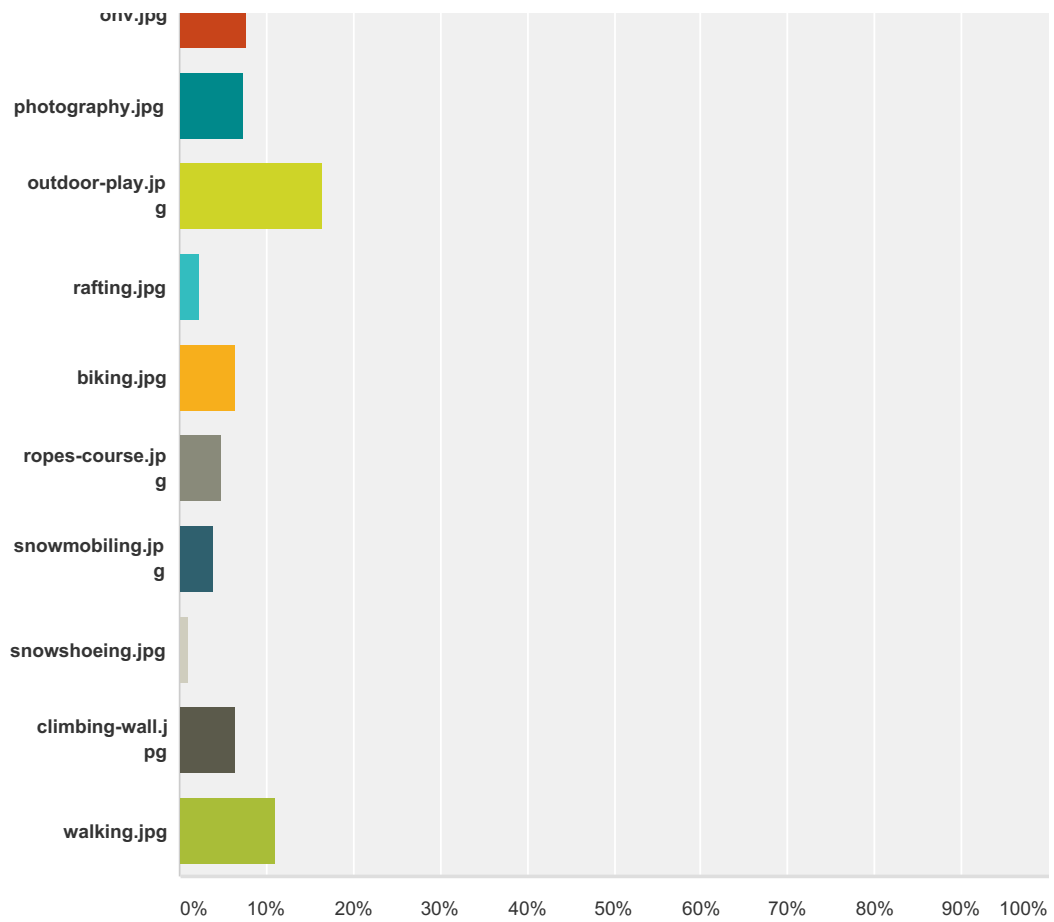

**Q36 I would like to do more activities in...?
(please select your top 2 choices)**

Answered: 574 Skipped: 25

Answer Choices	Responses
	54.36% 312
	19.51% 112
	46.52% 267
	43.73% 251
	35.89% 206
Total Respondents: 574	

Q37 Please choose your 3 most favorite activities from among the following:

Answered: 573 Skipped: 26

Nature Connection Survey

Answer Choices	Responses
	32.98% 189
	8.90% 51
	8.55% 49
	21.12% 121
	23.04% 132
	5.93% 34
	6.46% 37