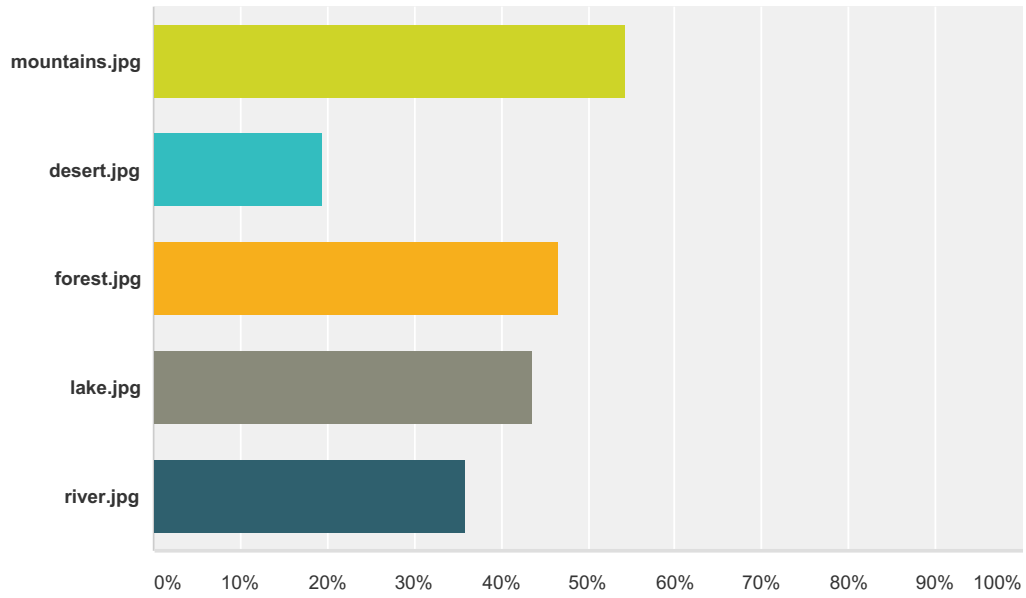

Q35 How often have you done an activity in:

Answered: 576 Skipped: 23

Nature Connection Survey

	Never	Rarely	Often	Only on a school trip	Total
	31.77% 183	24.65% 142	33.33% 192	10.24% 59	576
	40.63% 234	27.26% 157	22.05% 127	10.07% 58	576
	33.51% 193	23.61% 136	34.03% 196	8.85% 51	576
	24.83% 143	34.20% 197	35.24% 203	5.73% 33	576
	32.29% 186	27.43% 158	30.73% 177	9.55% 55	576

**Q36 I would like to do more activities in...?
(please select your top 2 choices)**

Answered: 574 Skipped: 25

Answer Choices	Responses
	54.36% 312
	19.51% 112
	46.52% 267
	43.73% 251
	35.89% 206
Total Respondents: 574	