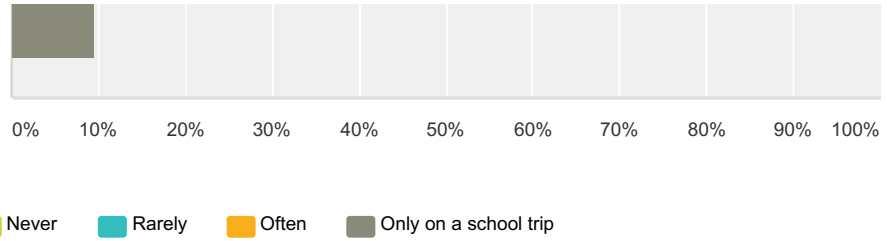

Nature Connection Survey

	Never	Rarely	Often	Only on a school trip	Total
	31.77% 183	24.65% 142	33.33% 192	10.24% 59	576
	40.63% 234	27.26% 157	22.05% 127	10.07% 58	576
	33.51% 193	23.61% 136	34.03% 196	8.85% 51	576
	24.83% 143	34.20% 197	35.24% 203	5.73% 33	576
	32.29% 186	27.43% 158	30.73% 177	9.55% 55	576