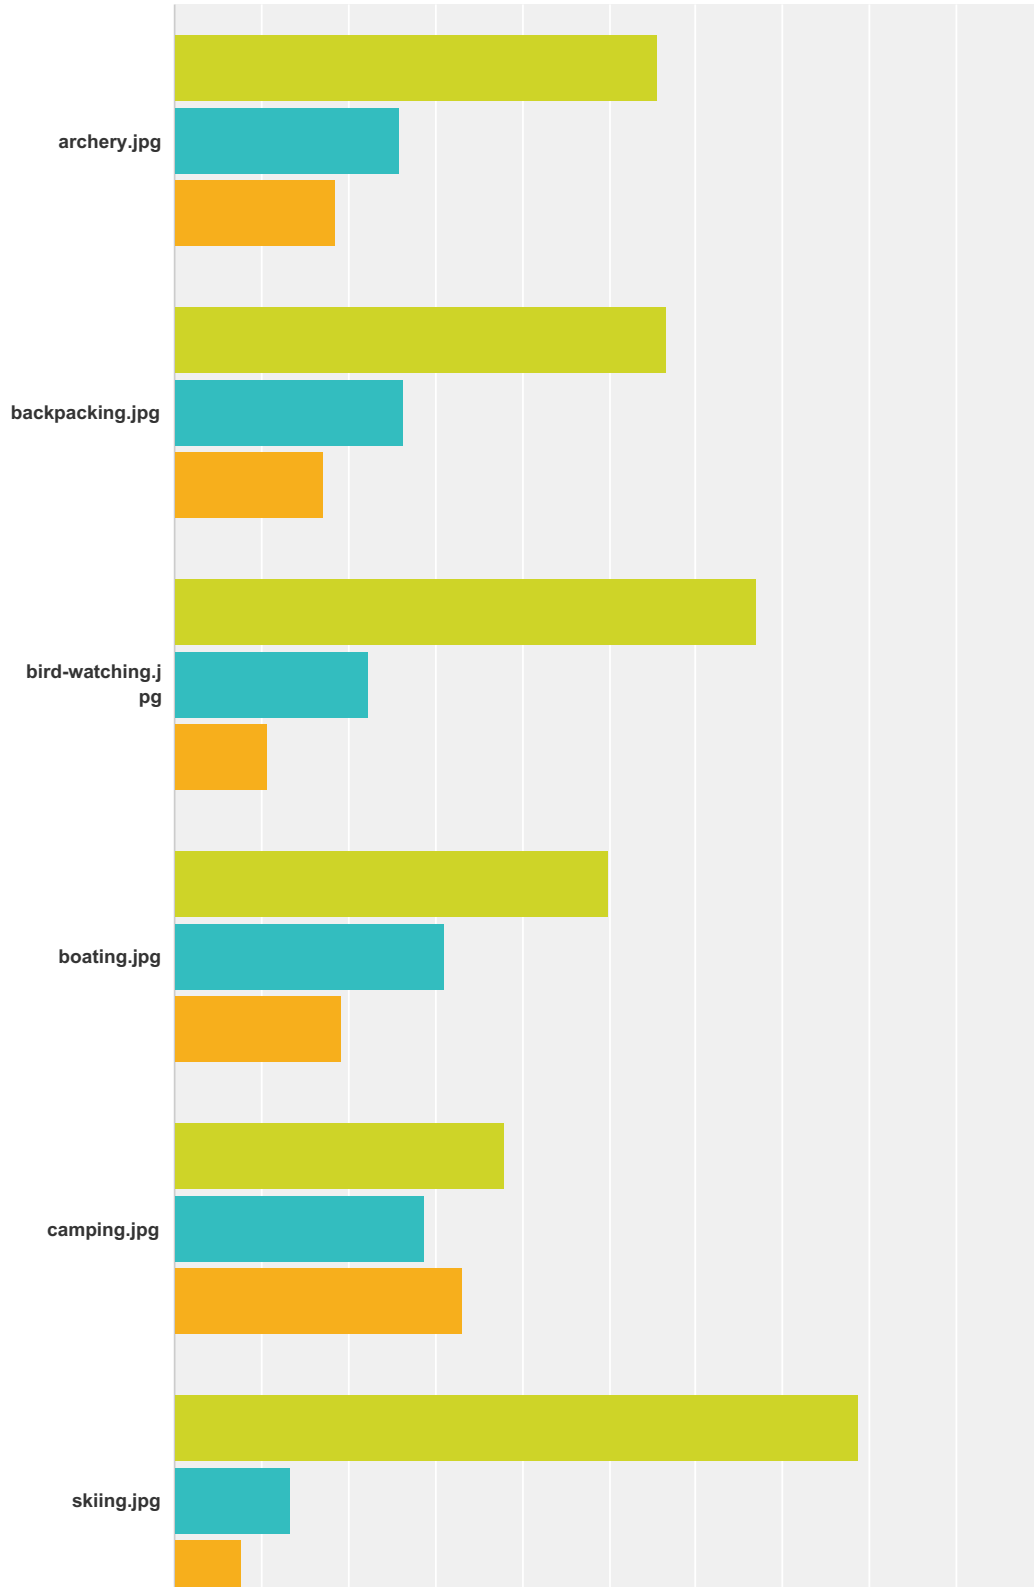

Nature Connection Survey

8	Mexican	3/7/2016 12:24 PM
9	Mexican	3/7/2016 12:23 PM
10	101	3/3/2016 2:50 PM
11	German	2/19/2016 12:06 PM
12	I	2/19/2016 9:31 AM
13	Mexican American	2/11/2016 12:11 PM

Q33 Below is a list of activities available to kids and families in Western Colorado. Please indicate your level of participation in that activity:

Answered: 580 Skipped: 19