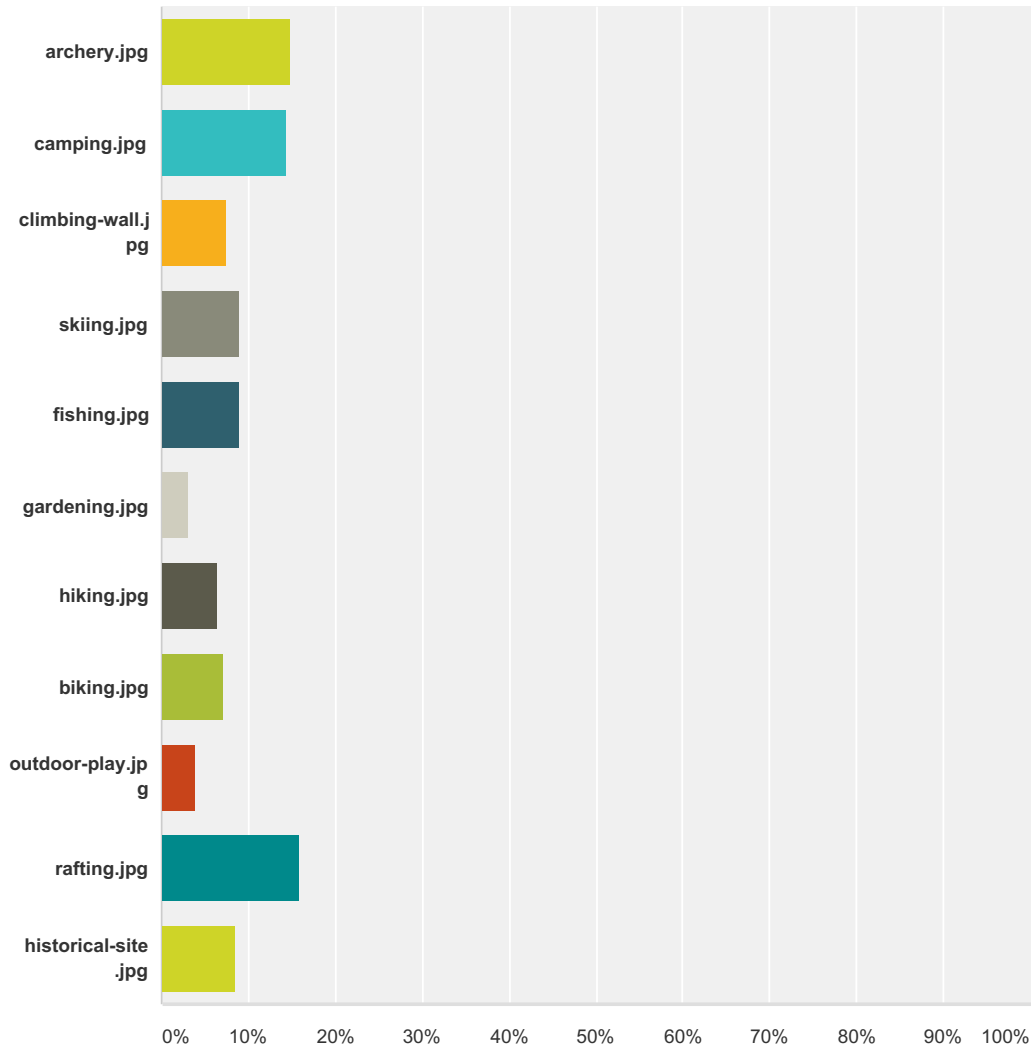

Nature Connection Survey

	4.01%	23
	1.05%	6
	6.46%	37
	10.99%	63
Total Respondents: 573		

Q38 Which new activity would you personally most like to try?

Answered: 569 Skipped: 30

Answer Choices	Responses
	19.68% 112
	8.44% 48
	11.60% 66
	9.49% 54

Nature Connection Survey

	7.03%	40
	3.34%	19
	5.27%	30
	5.45%	31
	3.87%	22
	15.99%	91
	9.84%	56
Total		569

Q39 Which new activity would you like to try with your family?

Answered: 566 Skipped: 33

Answer Choices	Responses
	14.84% 84
	14.49% 82
	7.42% 42
	9.01% 51