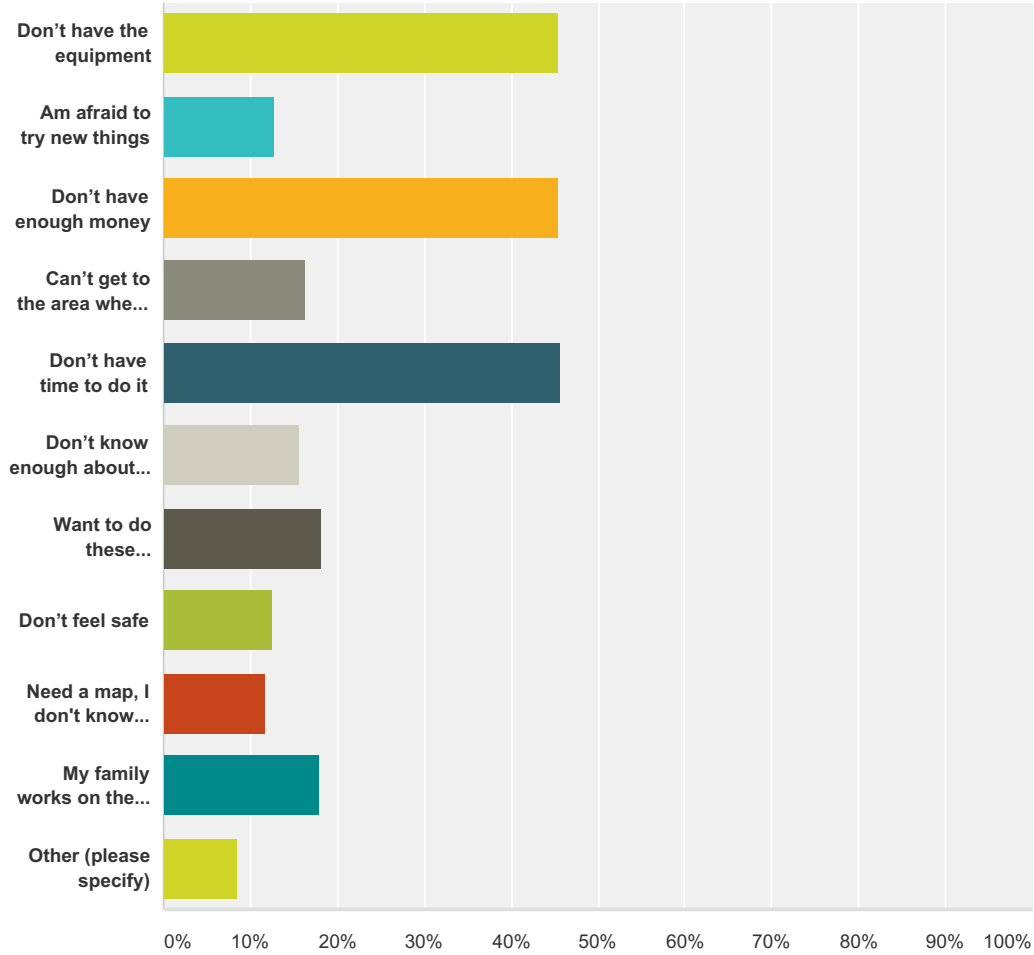

**Q40 What obstacles keep you (and your family) from trying new activities outdoors?
Please choose your top 3:**

Answered: 561 Skipped: 38

Answer Choices	Responses
Don't have the equipment	45.45% 255
Am afraid to try new things	12.66% 71
Don't have enough money	45.45% 255
Can't get to the area where I can do the activity (transportation is a problem)	16.22% 91
Don't have time to do it	45.63% 256
Don't know enough about the activity	15.69% 88
Want to do these activities with my friends, not by myself	18.18% 102
Don't feel safe	12.48% 70
Need a map, I don't know where to go	11.76% 66
My family works on the weekends	18.00% 101