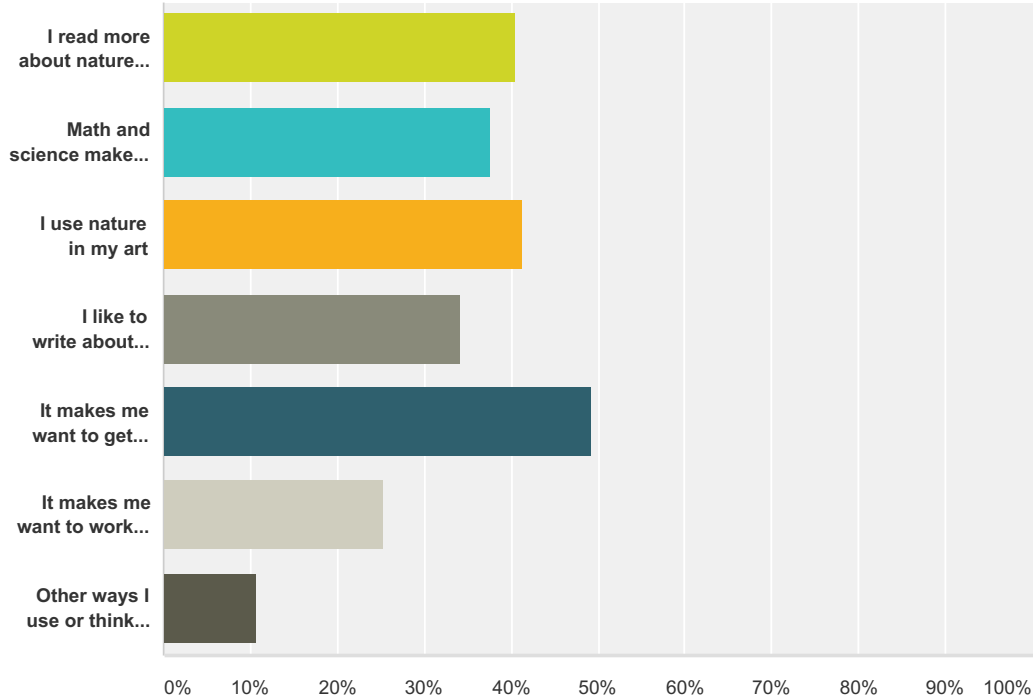

Q44 How have your school field trips connected to your life? (Please choose your top 3):

Answered: 552 Skipped: 47

Answer Choices	Responses
I read more about nature at home or school	40.58% 224
Math and science make more sense when I see how to use them	37.68% 208
I use nature in my art	41.30% 228
I like to write about what I see, hear and experience outdoors	34.24% 189
It makes me want to get outdoors more	49.28% 272
It makes me want to work in an outdoor related field when I grow up	25.36% 140
Other ways I use or think about my school field trips:	10.69% 59
Total Respondents: 552	

#	Other ways I use or think about my school field trips:	Date
1	I love doing stuf	5/12/2016 2:09 PM
2	I use skills like collecting rocks and being outdoors alot(more than 5 hours)	5/6/2016 2:16 PM
3	Not realy	5/6/2016 1:42 PM
4	Not rely	5/6/2016 1:42 PM
5	I don't care about what I do for this answer	5/6/2016 1:41 PM
6	I enjoy my life a lot more	5/6/2016 1:30 PM