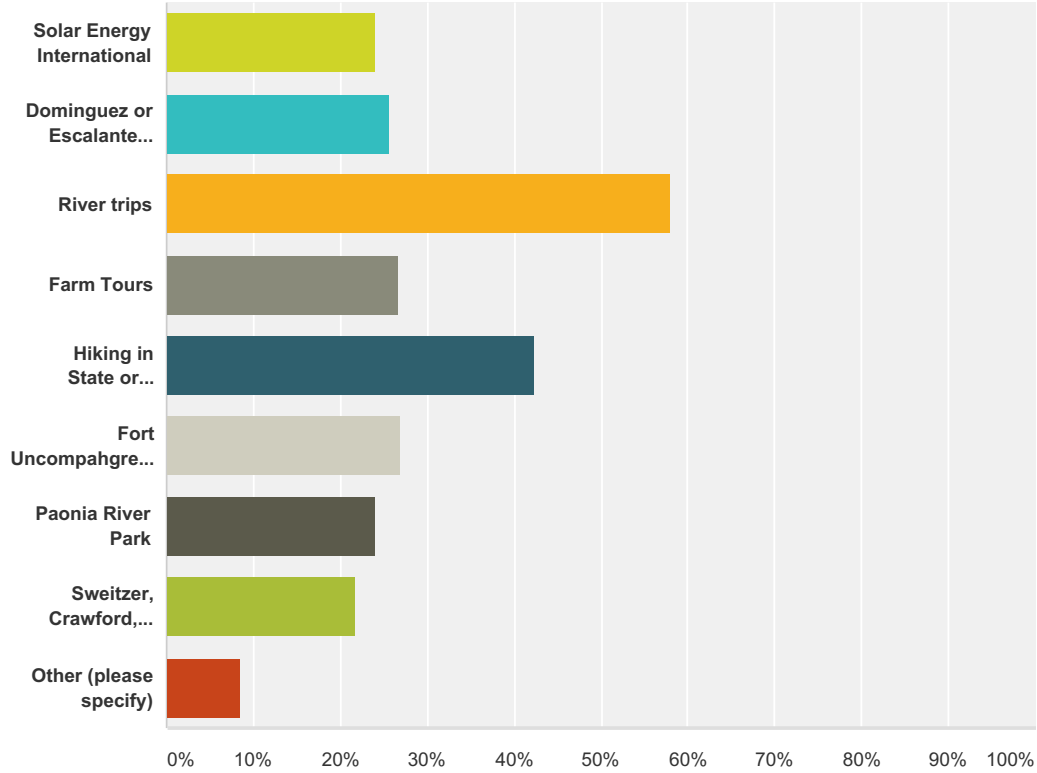

Q43 What school field trips would you like to participate in more often? (Please choose your top 3):

Answered: 555 Skipped: 44

Answer Choices	Responses
Solar Energy International	23.96% 133
Dominguez or Escalante Canyon	25.59% 142
River trips	58.02% 322
Farm Tours	26.67% 148
Hiking in State or National Public Lands (like Gunnison Gorge, Grand Mesa, Uncompahgre Plateau, or the West Elks)	42.34% 235
Fort Uncompahgre Living History Museum	26.85% 149
Paonia River Park	23.96% 133
Sweitzer, Crawford, Confluence, or other lake	21.80% 121
Other (please specify)	8.65% 48
Total Respondents: 555	

#	Other (please specify)	Date
1	It's Easy	5/23/2016 3:00 PM
2	Mesa Verde trip	5/23/2016 2:59 PM