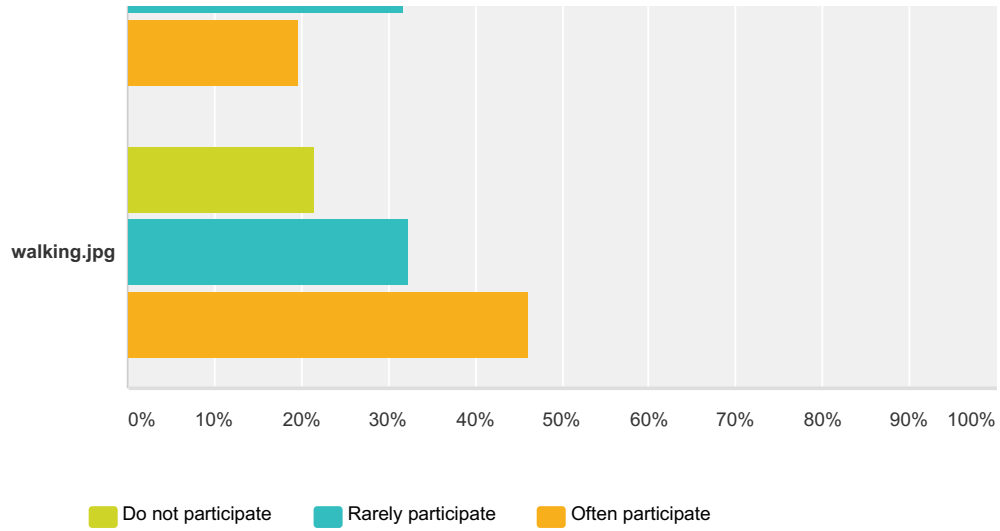

Answered: 580 Skipped: 19

Nature Connection Survey

Nature Connection Survey

Nature Connection Survey

Nature Connection Survey

	Do not participate	Rarely participate	Often participate	Total
	55.52% 322	25.86% 150	18.62% 108	580
	56.55% 328	26.38% 153	17.07% 99	580
	67.07% 389	22.24% 129	10.69% 62	580
	49.83% 289	31.03% 180	19.14% 111	580
	37.93% 220	28.79% 167	33.28% 193	580
	78.79% 457	13.45% 78	7.76% 45	580
	73.62% 427	15.52% 90	10.86% 63	580
	65.52% 380	17.59% 102	16.90% 98	580

Nature Connection Survey

		54.48% 316	29.66% 172	15.86% 92	580
		19.14% 111	38.79% 225	42.07% 244	580
		24.48% 142	32.76% 190	42.76% 248	580
		33.79% 196	35.17% 204	31.03% 180	580
		51.03% 296	25.34% 147	23.62% 137	580
		61.55% 357	24.48% 142	13.97% 81	580
		50.34% 292	20.52% 119	29.14% 169	580
		71.03% 412	20.86% 121	8.10% 47	580
		73.28% 425	17.93% 104	8.79% 51	580
		35.00% 203	31.72% 184	33.28% 193	580
		52.07% 302	23.10% 134	24.83% 144	580
		41.90% 243	32.93% 191	25.17% 146	580