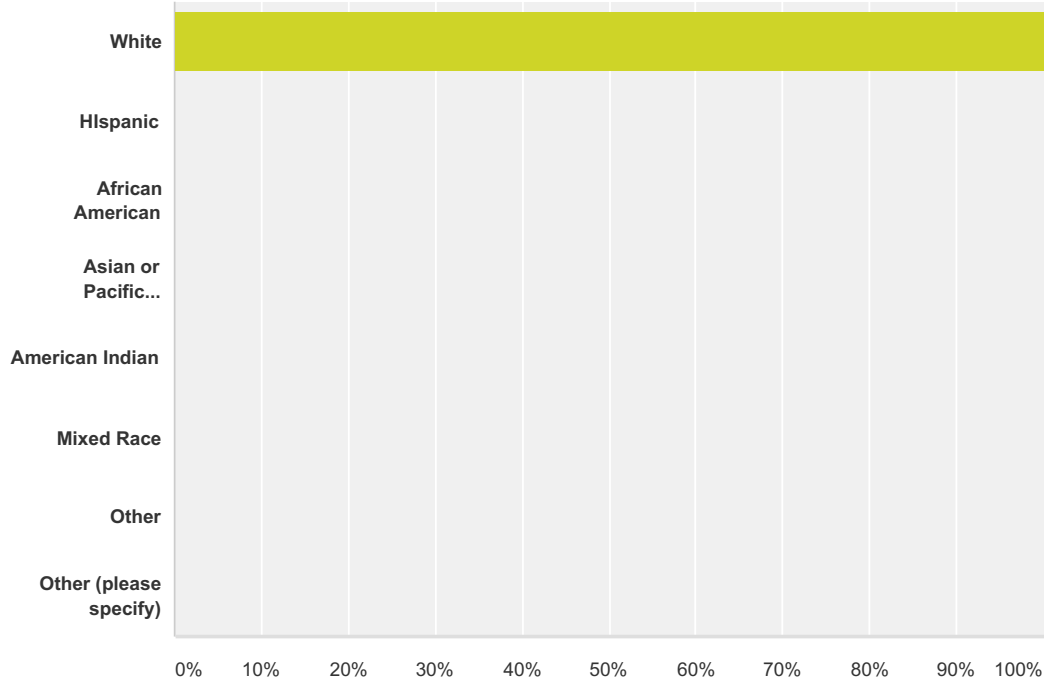

Q32 What is your ethnicity?

Answered: 237 Skipped: 0

Answer Choices	Responses
White	100.00% 237
Hispanic	0.00% 0
African American	0.00% 0
Asian or Pacific Islander	0.00% 0
American Indian	0.00% 0
Mixed Race	0.00% 0
Other	0.00% 0
Other (please specify)	0.00% 0
Total	237

#	Other (please specify)	Date
	There are no responses.