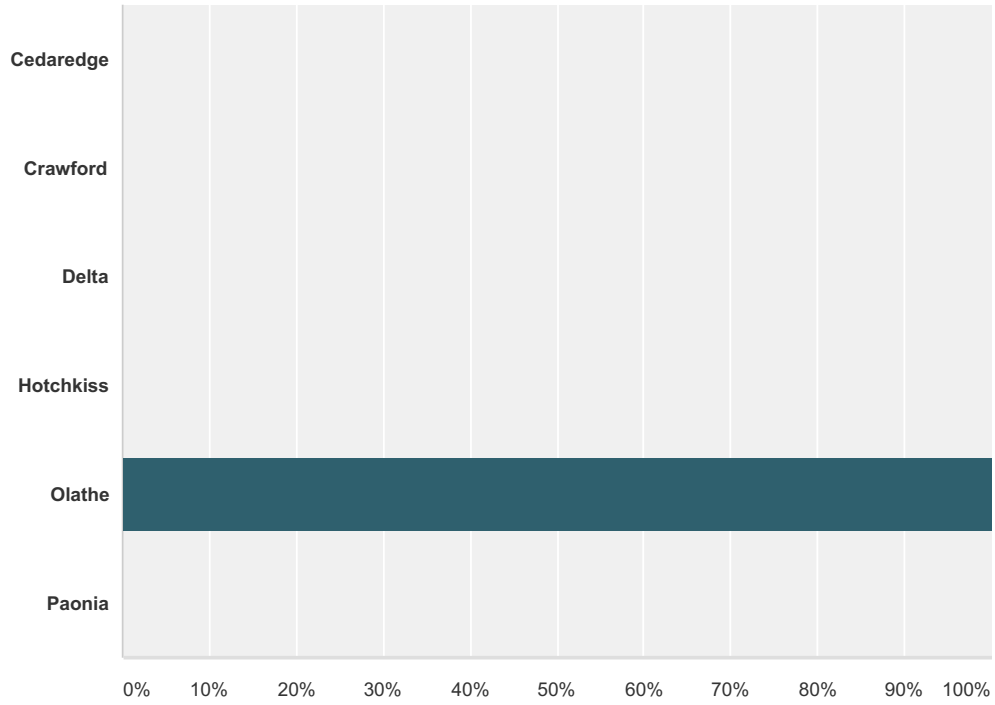

Q31 Which town do you live closest to?

Answered: 237 Skipped: 0

Answer Choices	Responses
Cedaredge	0.00% 0
Crawford	0.00% 0
Delta	0.00% 0
Hotchkiss	0.00% 0
Olathe	100.00% 237
Paonia	0.00% 0
Total	237