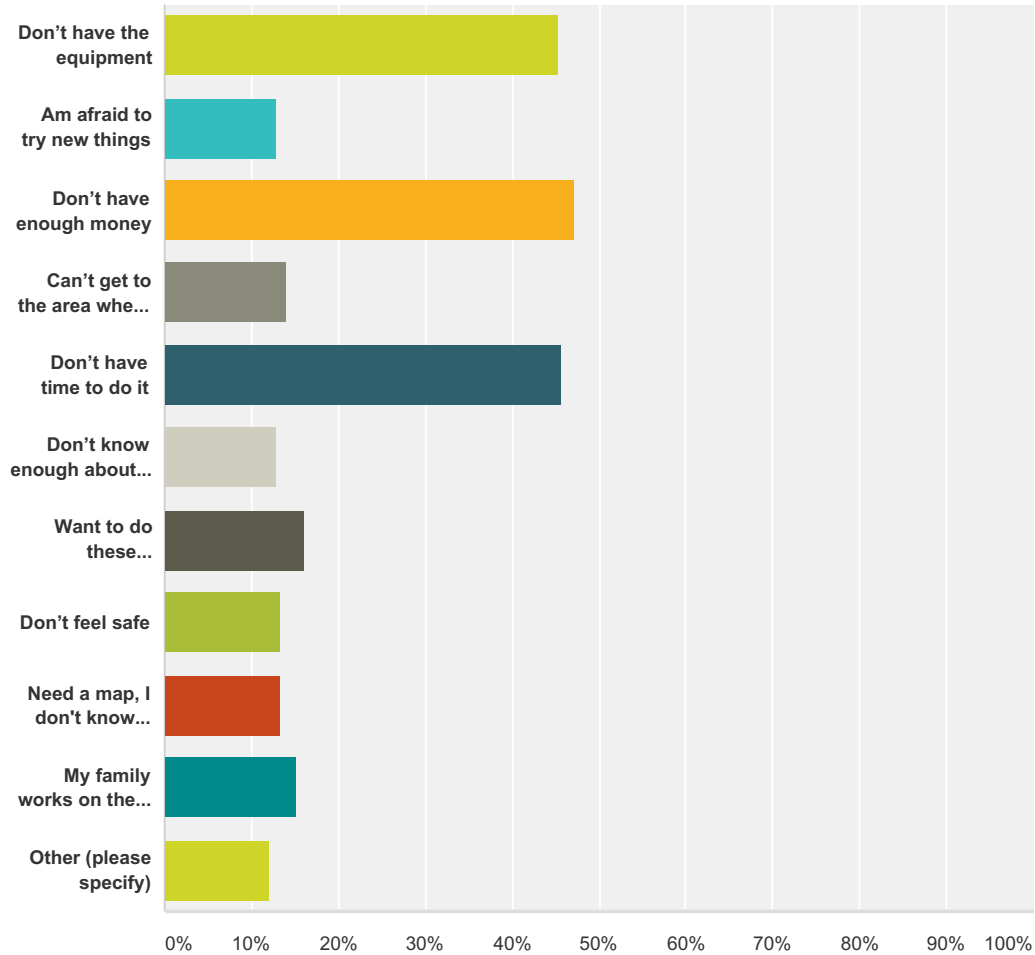

**Q40 What obstacles keep you (and your family) from trying new activities outdoors?
Please choose your top 3:**

Answered: 223 Skipped: 14

Answer Choices	Responses
Don't have the equipment	45.29% 101
Am afraid to try new things	13.00% 29
Don't have enough money	47.09% 105
Can't get to the area where I can do the activity (transportation is a problem)	13.90% 31
Don't have time to do it	45.74% 102
Don't know enough about the activity	13.00% 29
Want to do these activities with my friends, not by myself	16.14% 36
Don't feel safe	13.45% 30
Need a map, I don't know where to go	13.45% 30
My family works on the weekends	15.25% 34