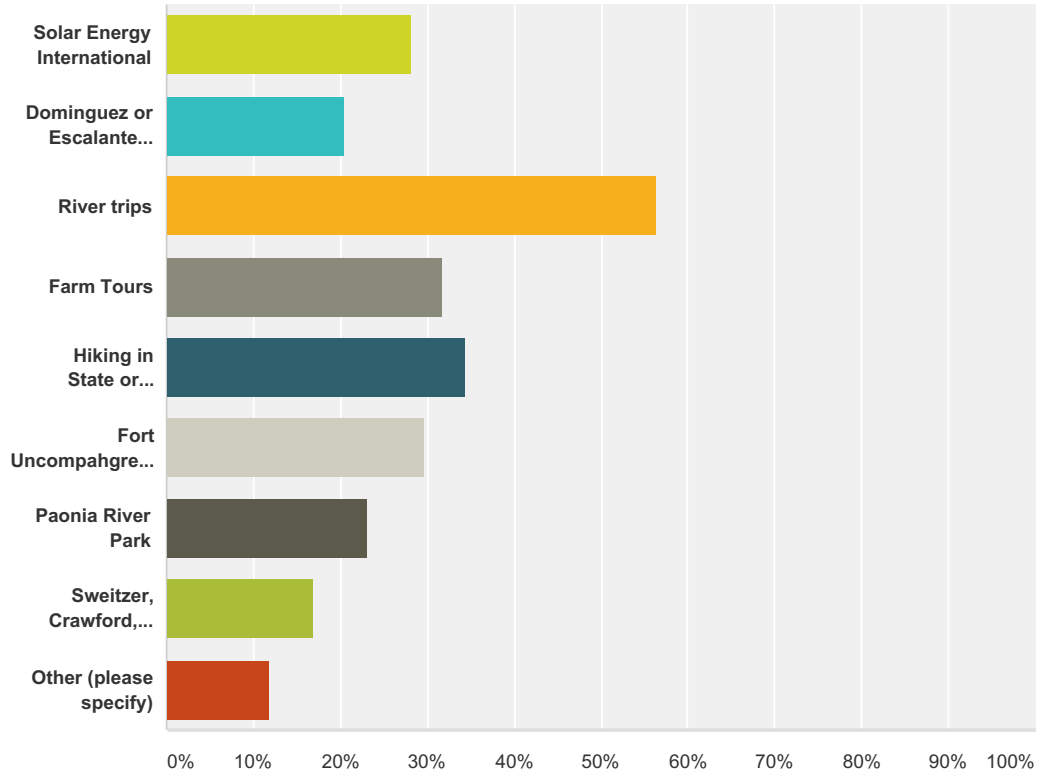

Q43 What school field trips would you like to participate in more often? (Please choose your top 3):

Answered: 220 Skipped: 17

Answer Choices	Responses
Solar Energy International	28.18% 62
Dominguez or Escalante Canyon	20.45% 45
River trips	56.36% 124
Farm Tours	31.82% 70
Hiking in State or National Public Lands (like Gunnison Gorge, Grand Mesa, Uncompahgre Plateau, or the West Elks)	34.55% 76
Fort Uncompahgre Living History Museum	29.55% 65
Paonia River Park	23.18% 51
Sweitzer, Crawford, Confluence, or other lake	16.82% 37
Other (please specify)	11.82% 26
Total Respondents: 220	

#	Other (please specify)	Date
1	It's Easy	5/23/2016 3:00 PM
2	Mesa Verde	5/12/2016 2:08 PM