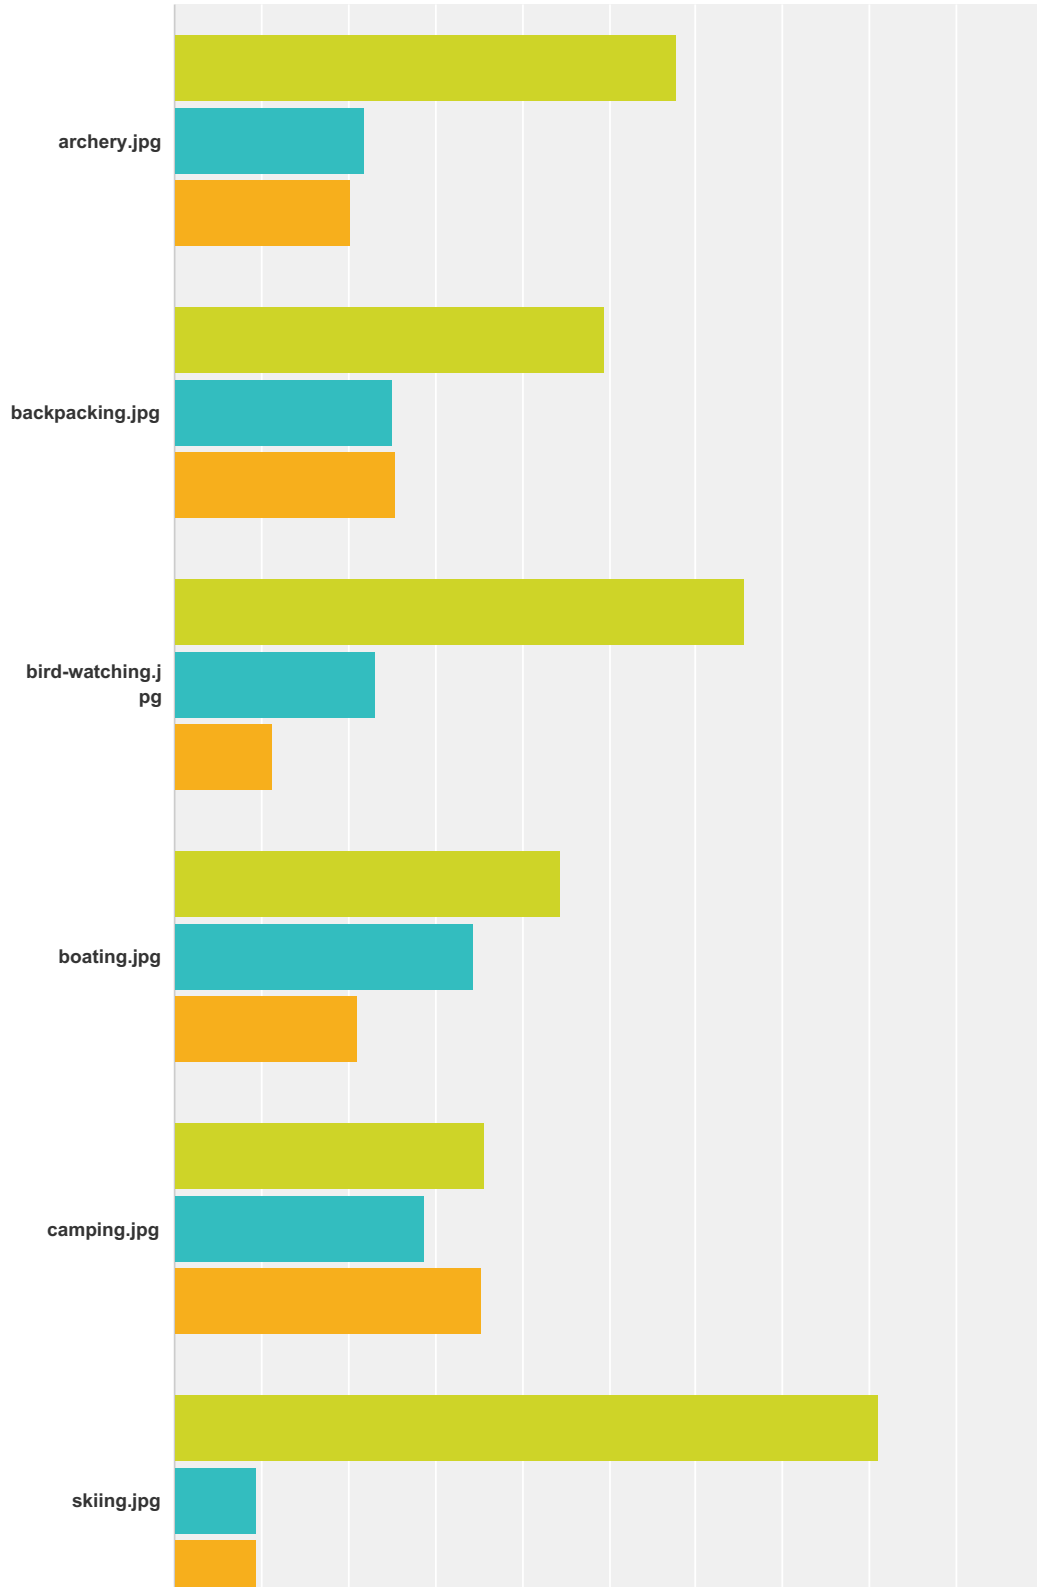

#	Other (please specify)	Date
	There are no responses.	

Q33 Below is a list of activities available to kids and families in Western Colorado. Please indicate your level of participation in that activity:

Answered: 232 Skipped: 5

Nature Connection Survey

Nature Connection Survey

Nature Connection Survey

Nature Connection Survey

	Do not participate	Rarely participate	Often participate	Total
	57.76% 134	21.98% 51	20.26% 47	232
	49.57% 115	25.00% 58	25.43% 59	232
	65.52% 152	23.28% 54	11.21% 26	232
	44.40% 103	34.48% 80	21.12% 49	232
	35.78% 83	28.88% 67	35.34% 82	232
	81.03% 188	9.48% 22	9.48% 22	232
	72.41% 168	14.66% 34	12.93% 30	232
	68.97% 160	15.09% 35	15.95% 37	232