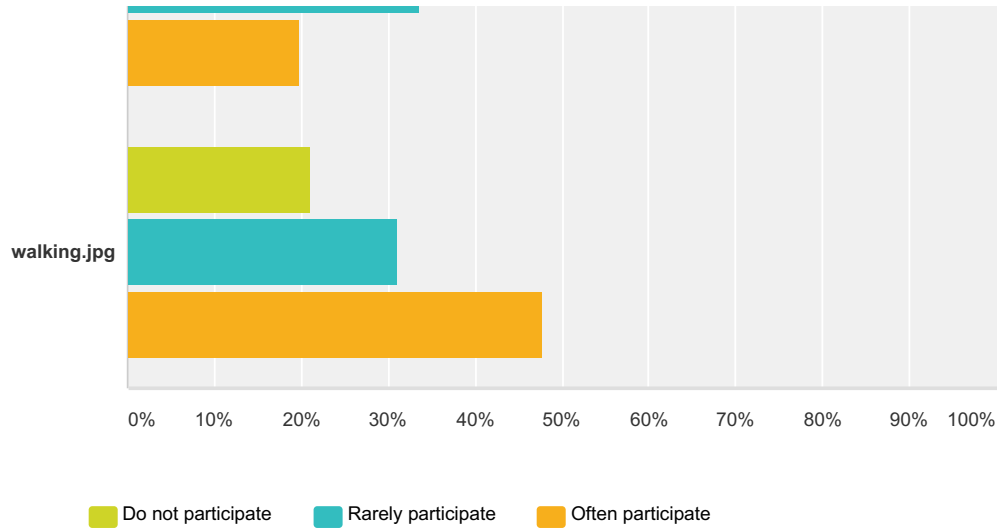

#	Other (please specify)	Date
	There are no responses.	

Q33 Below is a list of activities available to kids and families in Western Colorado. Please indicate your level of participation in that activity:

Answered: 232 Skipped: 5

Nature Connection Survey

Nature Connection Survey

Nature Connection Survey

Nature Connection Survey

	Do not participate	Rarely participate	Often participate	Total
	57.76% 134	21.98% 51	20.26% 47	232
	49.57% 115	25.00% 58	25.43% 59	232
	65.52% 152	23.28% 54	11.21% 26	232
	44.40% 103	34.48% 80	21.12% 49	232
	35.78% 83	28.88% 67	35.34% 82	232
	81.03% 188	9.48% 22	9.48% 22	232
	72.41% 168	14.66% 34	12.93% 30	232
	68.97% 160	15.09% 35	15.95% 37	232