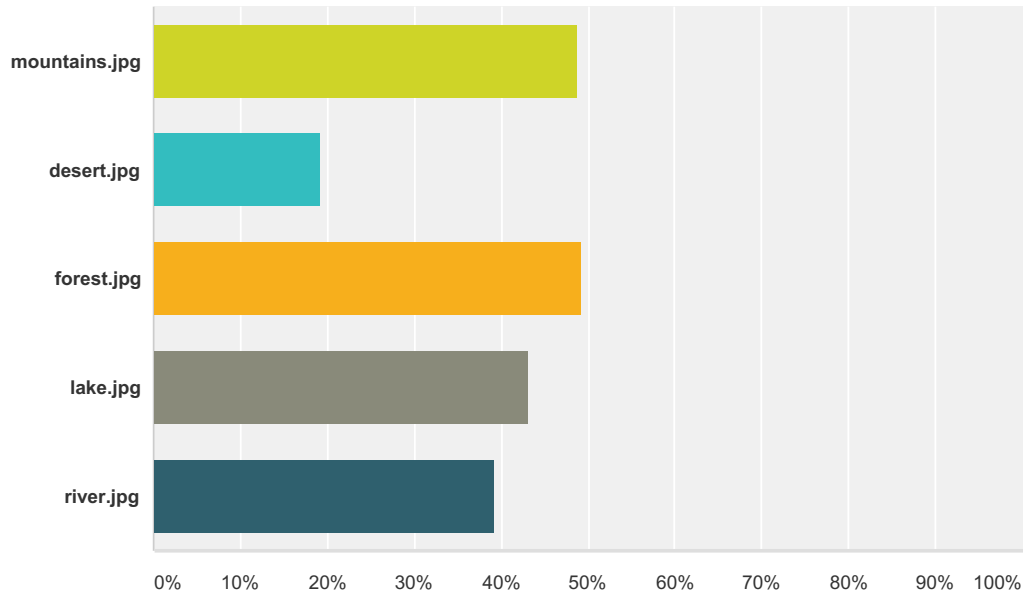

Q35 How often have you done an activity in:

Answered: 230 Skipped: 7

Nature Connection Survey

■ Never
 ■ Rarely
 ■ Often
 ■ Only on a school trip

	Never	Rarely	Often	Only on a school trip	Total
	29.57% 68	23.91% 55	34.78% 80	11.74% 27	230
	38.70% 89	30.43% 70	20.00% 46	10.87% 25	230
	26.96% 62	27.39% 63	38.70% 89	6.96% 16	230
	21.30% 49	35.22% 81	36.96% 85	6.52% 15	230
	28.26% 65	31.30% 72	31.74% 73	8.70% 20	230

**Q36 I would like to do more activities in...?
(please select your top 2 choices)**

Answered: 229 Skipped: 8

Answer Choices	Responses
	48.91% 112
	19.21% 44
	49.34% 113
	43.23% 99
	39.30% 90
Total Respondents: 229	