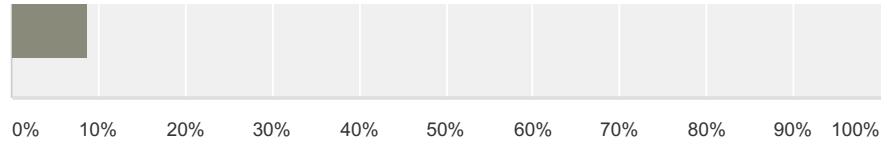

Nature Connection Survey

■ Never
■ Rarely
■ Often
■ Only on a school trip

	Never	Rarely	Often	Only on a school trip	Total
	29.57% 68	23.91% 55	34.78% 80	11.74% 27	230
	38.70% 89	30.43% 70	20.00% 46	10.87% 25	230
	26.96% 62	27.39% 63	38.70% 89	6.96% 16	230
	21.30% 49	35.22% 81	36.96% 85	6.52% 15	230
	28.26% 65	31.30% 72	31.74% 73	8.70% 20	230