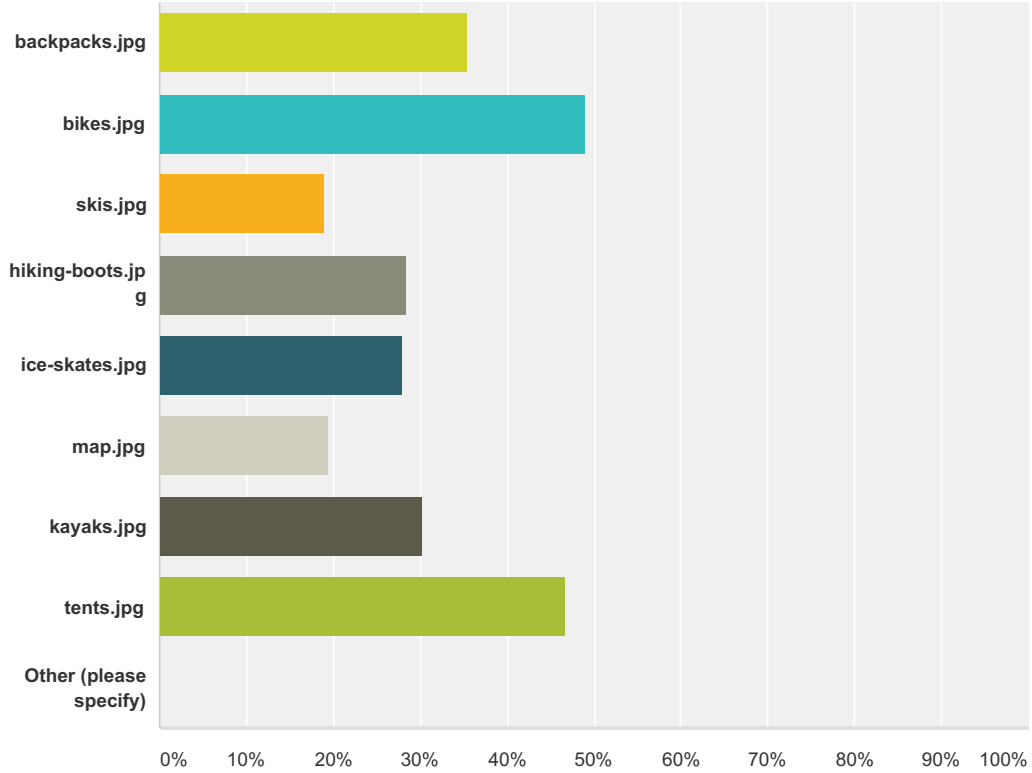

Q41 If this equipment were available to my family and friends, I would get outside more often... (please choose your top 3):

Answered: 222 Skipped: 15

Answer Choices	Responses
	35.59% 79
	49.10% 109
	18.92% 42
	28.38% 63
	27.93% 62
	19.37% 43