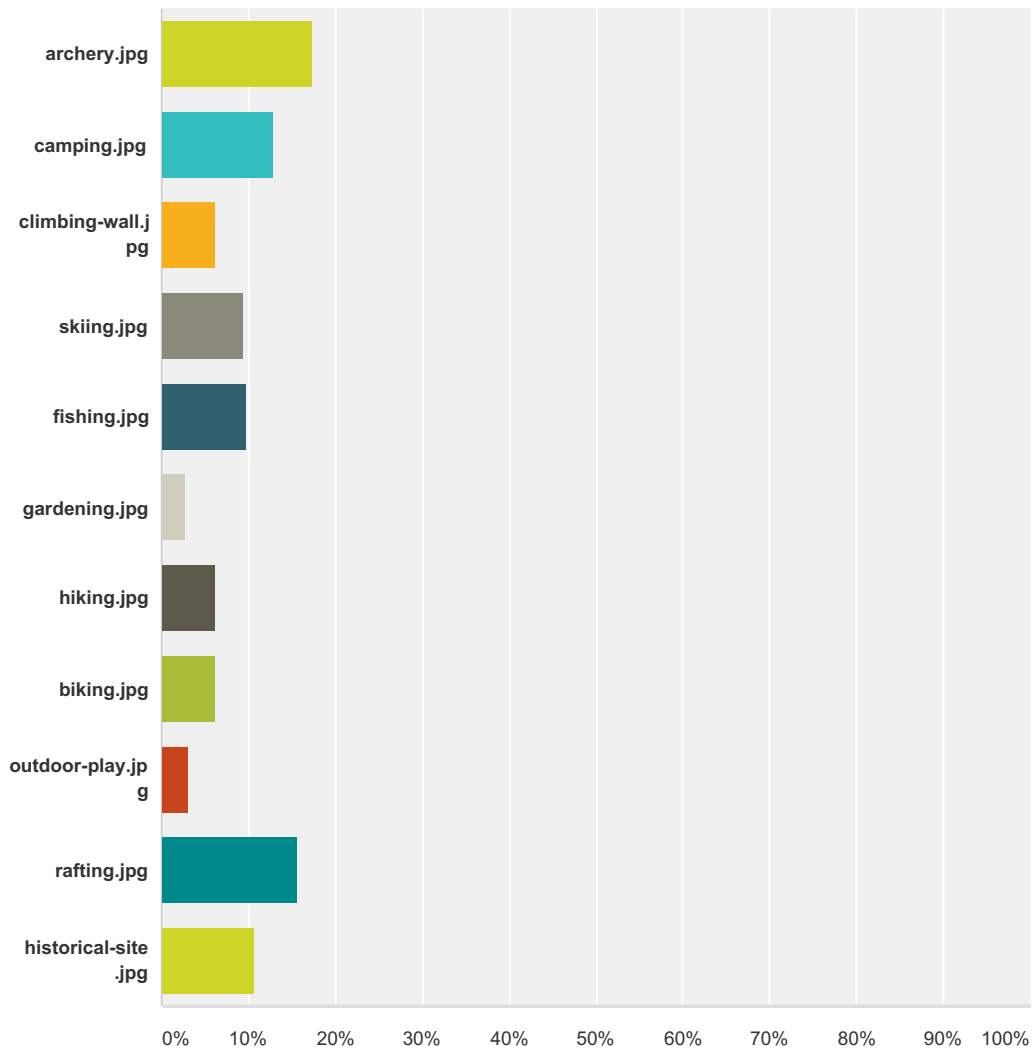

	3.07%	7
	1.32%	3
	5.70%	13
	9.65%	22
Total Respondents: 228		

Q38 Which new activity would you personally most like to try?

Answered: 226 Skipped: 11

Answer Choices	Responses
	20.80% 47
	9.73% 22
	11.50% 26
	8.41% 19

Nature Connection Survey

	7.96%	18
	3.10%	7
	6.64%	15
	3.10%	7
	3.98%	9
	13.72%	31
	11.06%	25
Total		226

Q39 Which new activity would you like to try with your family?

Answered: 225 Skipped: 12

Answer Choices	Responses
	17.33% 39
	12.89% 29
	6.22% 14
	9.33% 21