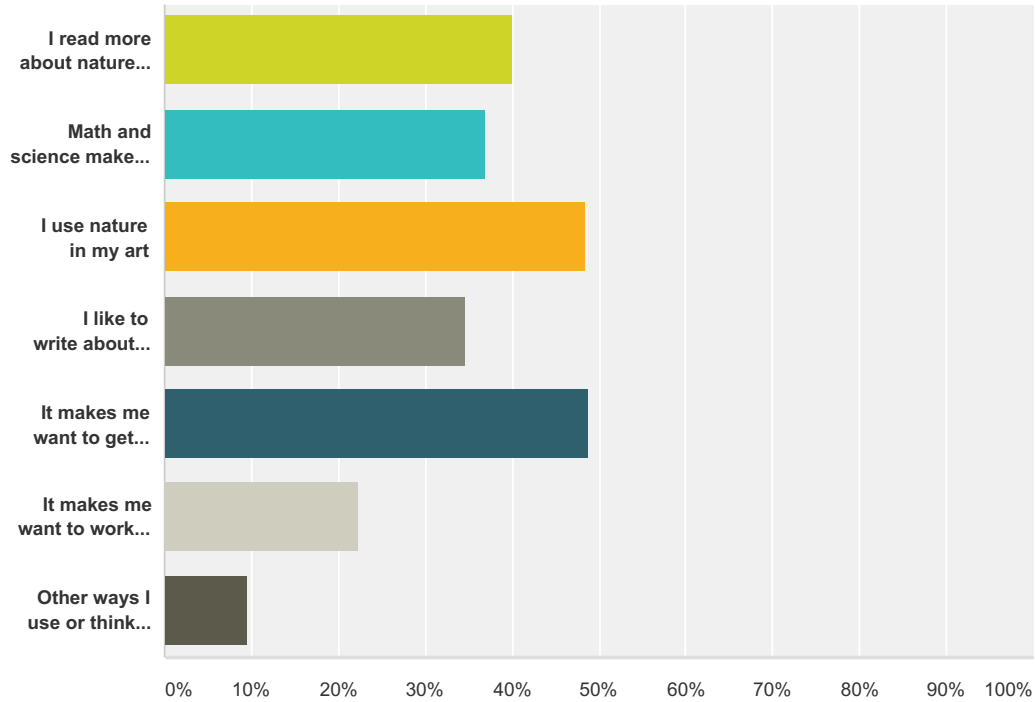

Q44 How have your school field trips connected to your life? (Please choose your top 3):

Answered: 219 Skipped: 18

Answer Choices	Responses
I read more about nature at home or school	40.18% 88
Math and science make more sense when I see how to use them	36.99% 81
I use nature in my art	48.40% 106
I like to write about what I see, hear and experience outdoors	34.70% 76
It makes me want to get outdoors more	48.86% 107
It makes me want to work in an outdoor related field when I grow up	22.37% 49
Other ways I use or think about my school field trips:	9.59% 21
Total Respondents: 219	

#	Other ways I use or think about my school field trips:	Date
1	I love doing stuf	5/12/2016 2:09 PM
2	I use skills like collecting rocks and being outdoors alot(more than 5 hours)	5/6/2016 2:16 PM
3	Not realy	5/6/2016 1:42 PM
4	Not rely	5/6/2016 1:42 PM
5	I don't care about what I do for this answer	5/6/2016 1:41 PM
6	I enjoy my life a lot more	5/6/2016 1:30 PM