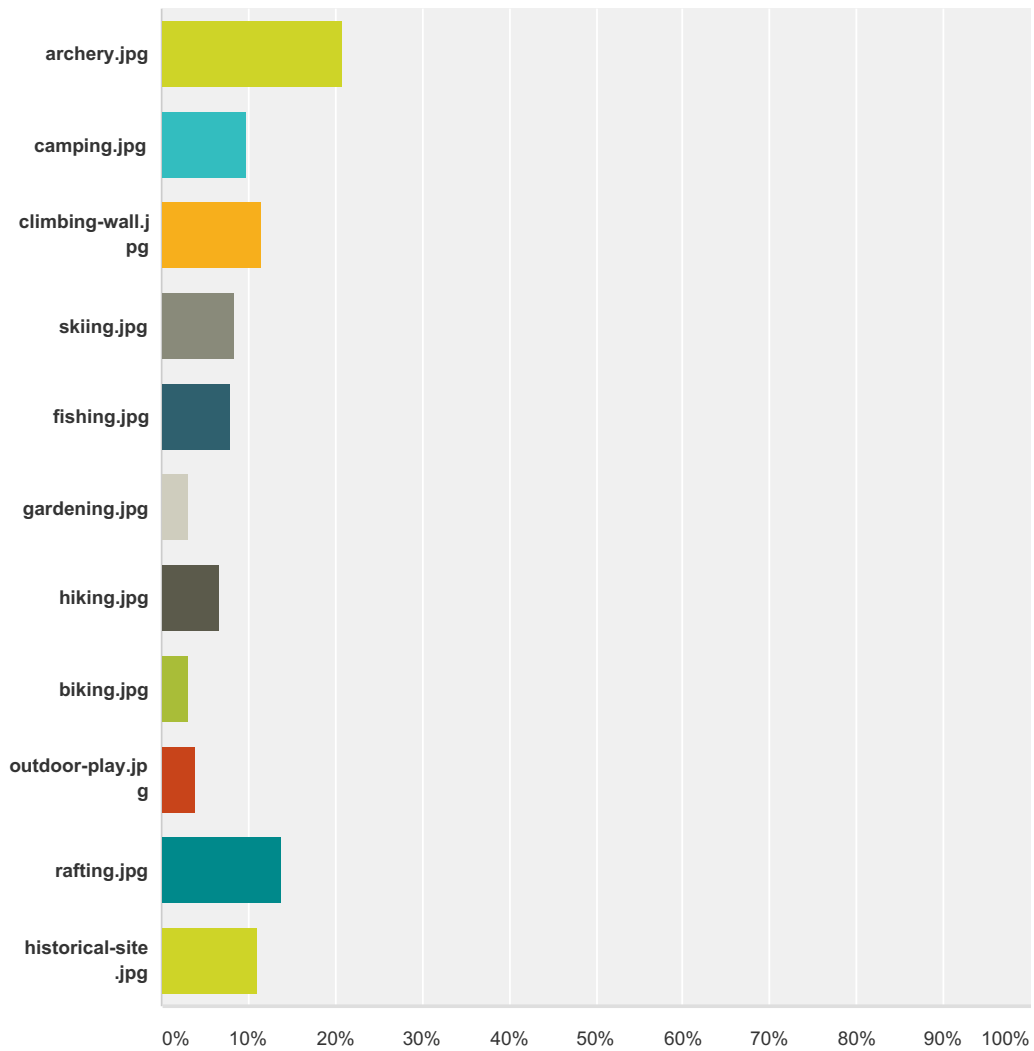

Q37 Please choose your 3 most favorite activities from among the following:

Answered: 228 Skipped: 9

Nature Connection Survey

Answer Choices	Responses
	32.89% 75
	10.09% 23
	7.46% 17
	19.74% 45
	23.68% 54
	5.26% 12
	8.33% 19

Nature Connection Survey

	7.02%	16
	8.77%	20
	25.44%	58
	17.54%	40
	7.89%	18
	25.44%	58
	6.58%	15
	19.74%	45
	8.33%	19
	4.82%	11
	3.95%	9
	7.89%	18
	3.95%	9
	13.16%	30
	3.07%	7
	4.82%	11
	4.39%	10

Nature Connection Survey

	3.07%	7
	1.32%	3
	5.70%	13
	9.65%	22
Total Respondents: 228		

Q38 Which new activity would you personally most like to try?

Answered: 226 Skipped: 11

Answer Choices	Responses
	20.80% 47
	9.73% 22
	11.50% 26
	8.41% 19

Nature Connection Survey

	7.96%	18
	3.10%	7
	6.64%	15
	3.10%	7
	3.98%	9
	13.72%	31
	11.06%	25
Total		226

Q39 Which new activity would you like to try with your family?

Answered: 225 Skipped: 12

Answer Choices	Responses
	17.33% 39
	12.89% 29
	6.22% 14
	9.33% 21