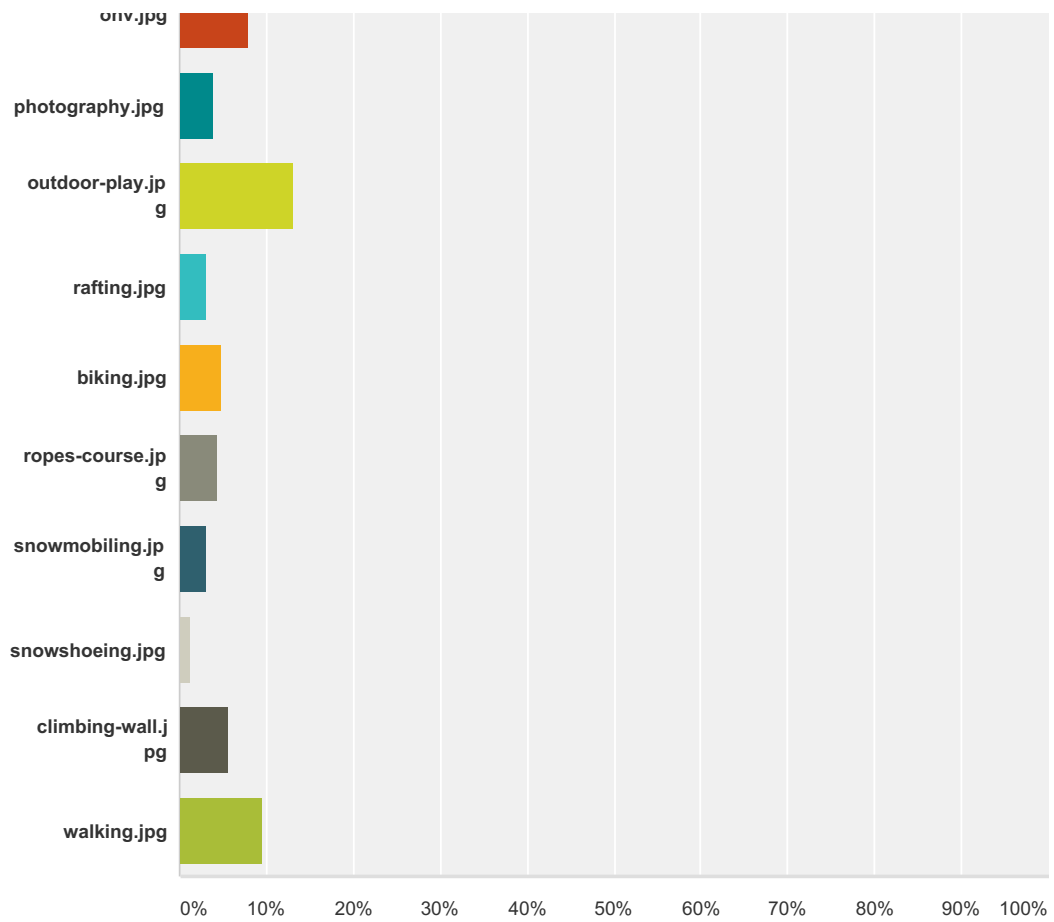

**Q36 I would like to do more activities in...?
(please select your top 2 choices)**

Answered: 229 Skipped: 8

Answer Choices	Responses
	48.91% 112
	19.21% 44
	49.34% 113
	43.23% 99
	39.30% 90
Total Respondents: 229	

Q37 Please choose your 3 most favorite activities from among the following:

Answered: 228 Skipped: 9

Nature Connection Survey

Answer Choices	Responses
	32.89% 75
	10.09% 23
	7.46% 17
	19.74% 45
	23.68% 54
	5.26% 12
	8.33% 19