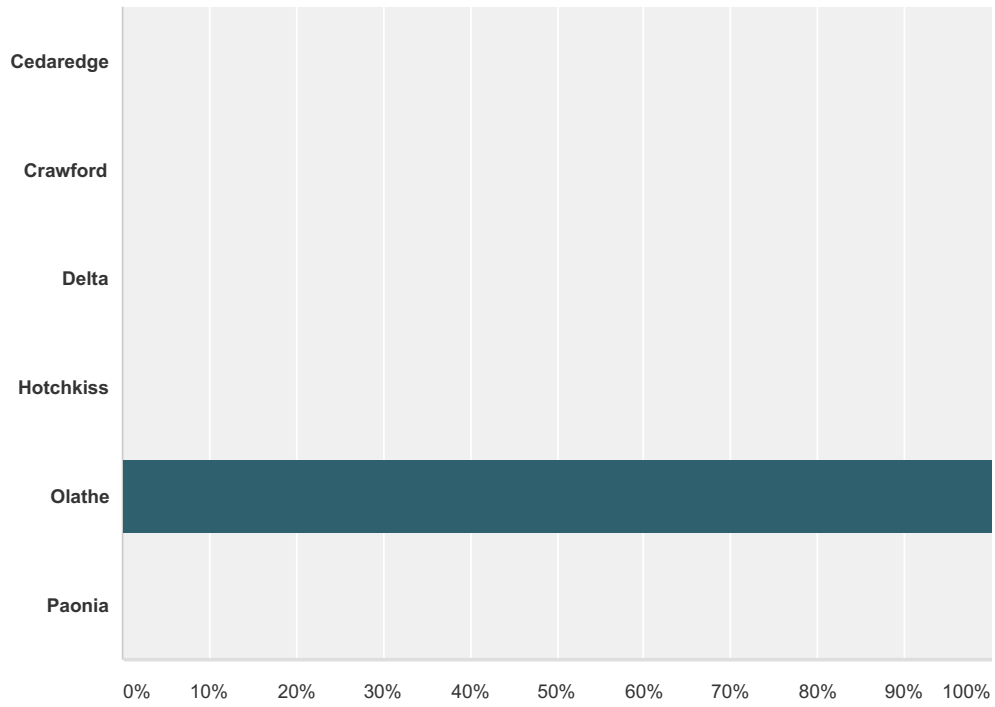

Q31 Which town do you live closest to?

Answered: 446 Skipped: 0

Answer Choices	Responses
Cedaredge	0.00% 0
Crawford	0.00% 0
Delta	0.00% 0
Hotchkiss	0.00% 0
Olathe	100.00% 446
Paonia	0.00% 0
Total	446