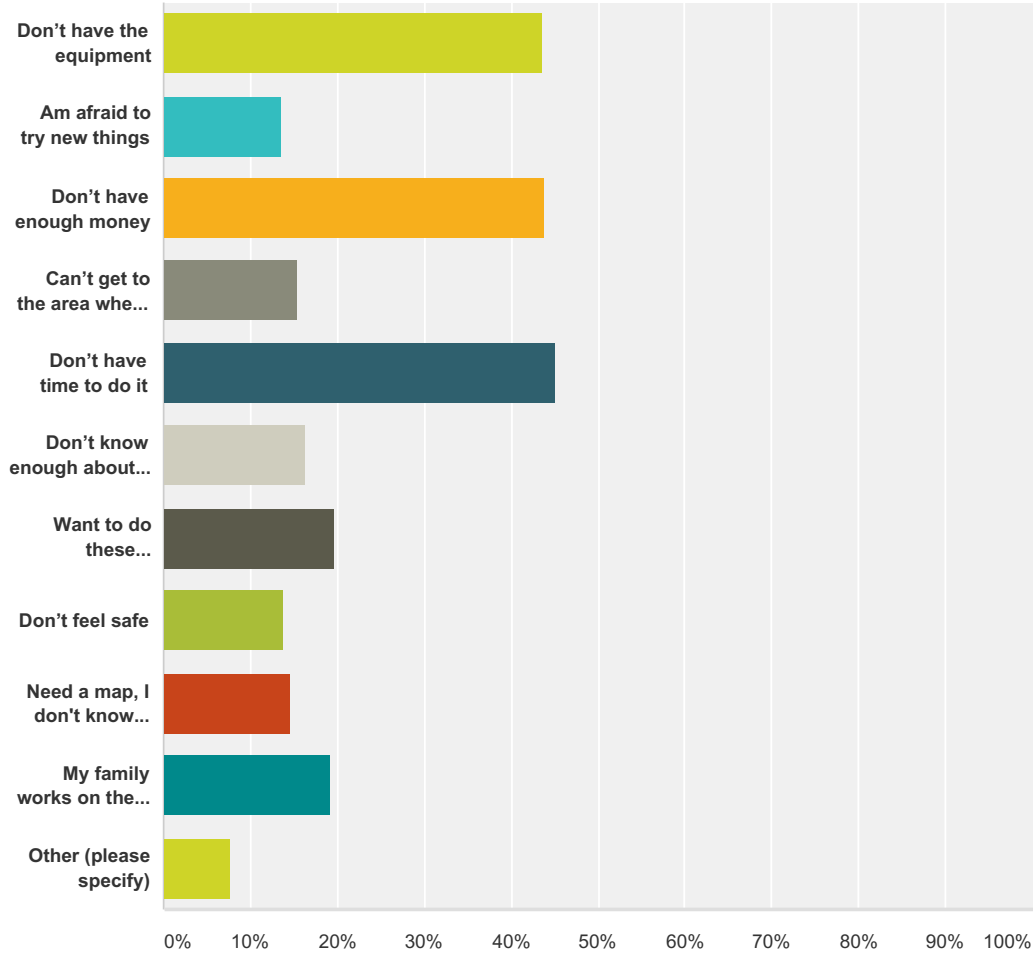

**Q40 What obstacles keep you (and your family) from trying new activities outdoors?
Please choose your top 3:**

Answered: 413 Skipped: 33

Answer Choices	Responses
Don't have the equipment	43.58% 180
Am afraid to try new things	13.56% 56
Don't have enough money	43.83% 181
Can't get to the area where I can do the activity (transportation is a problem)	15.50% 64
Don't have time to do it	45.04% 186
Don't know enough about the activity	16.22% 67
Want to do these activities with my friends, not by myself	19.61% 81
Don't feel safe	13.80% 57
Need a map, I don't know where to go	14.53% 60
My family works on the weekends	19.13% 79