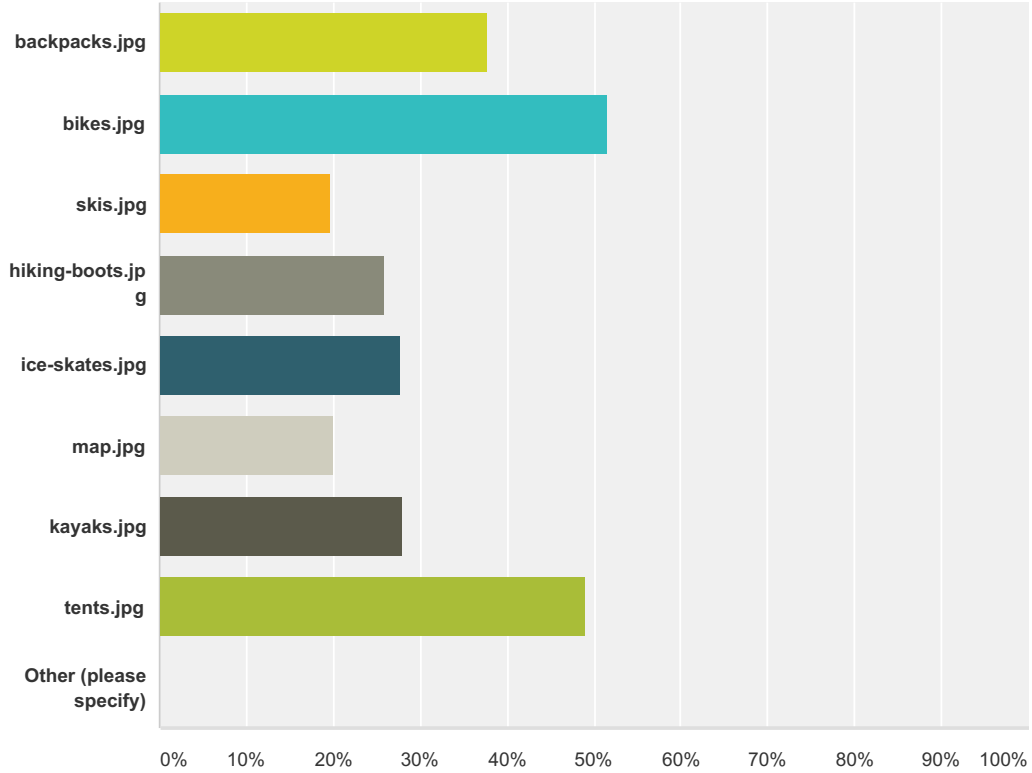

Q41 If this equipment were available to my family and friends, I would get outside more often... (please choose your top 3):

Answered: 411 Skipped: 35

Answer Choices	Responses
	37.71% 155
	51.58% 212
	19.71% 81
	25.79% 106
	27.74% 114
	19.95% 82