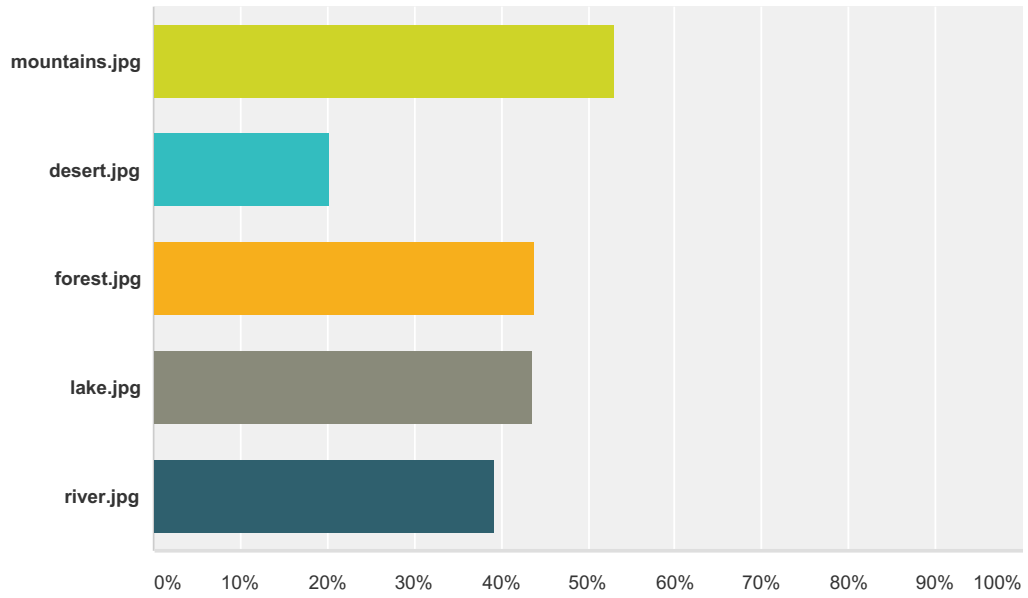

**Q36 I would like to do more activities in...?
(please select your top 2 choices)**

Answered: 424 Skipped: 22

Answer Choices	Responses
	53.07% 225
	20.28% 86
	43.87% 186
	43.63% 185
	39.15% 166
Total Respondents: 424