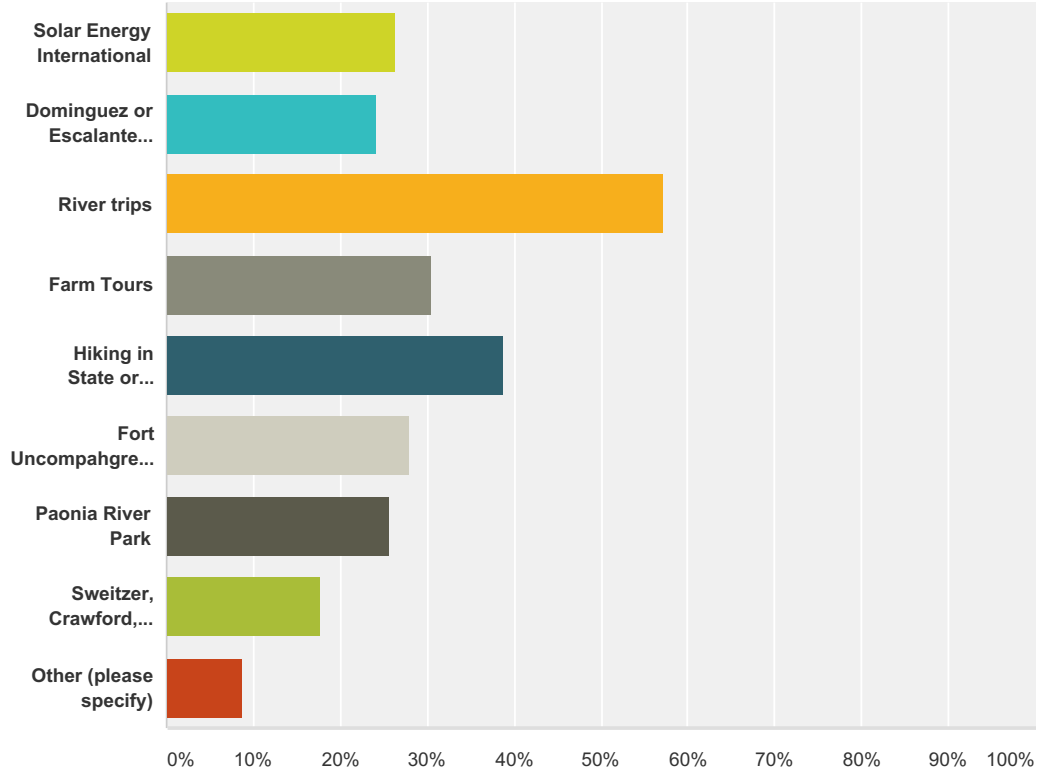

Q43 What school field trips would you like to participate in more often? (Please choose your top 3):

Answered: 409 Skipped: 37

Answer Choices	Responses
Solar Energy International	26.41% 108
Dominguez or Escalante Canyon	24.21% 99
River trips	57.21% 234
Farm Tours	30.56% 125
Hiking in State or National Public Lands (like Gunnison Gorge, Grand Mesa, Uncompahgre Plateau, or the West Elks)	38.88% 159
Fort Uncompahgre Living History Museum	27.87% 114
Paonia River Park	25.67% 105
Sweitzer, Crawford, Confluence, or other lake	17.85% 73
Other (please specify)	8.80% 36
Total Respondents: 409	

#	Other (please specify)	Date
1	It's Easy	5/23/2016 3:00 PM
2	Mesa Verde	5/12/2016 2:08 PM