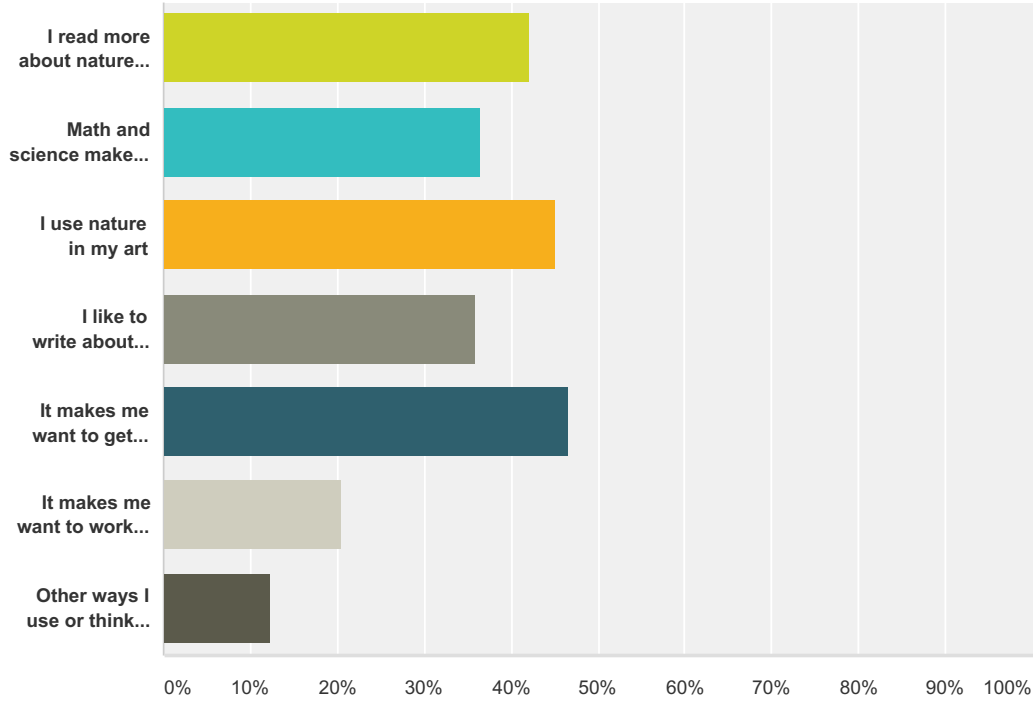

Q44 How have your school field trips connected to your life? (Please choose your top 3):

Answered: 406 Skipped: 40

Answer Choices	Responses
I read more about nature at home or school	42.12% 171
Math and science make more sense when I see how to use them	36.45% 148
I use nature in my art	45.07% 183
I like to write about what I see, hear and experience outdoors	35.96% 146
It makes me want to get outdoors more	46.55% 189
It makes me want to work in an outdoor related field when I grow up	20.44% 83
Other ways I use or think about my school field trips:	12.32% 50
Total Respondents: 406	

#	Other ways I use or think about my school field trips:	Date
1	I love doing stuf	5/12/2016 2:09 PM
2	I use skills like collecting rocks and being outdoors alot(more than 5 hours)	5/6/2016 2:16 PM
3	Not realy	5/6/2016 1:42 PM
4	Not rely	5/6/2016 1:42 PM
5	I don't care about what I do for this answer	5/6/2016 1:41 PM
6	I enjoy my life a lot more	5/6/2016 1:30 PM