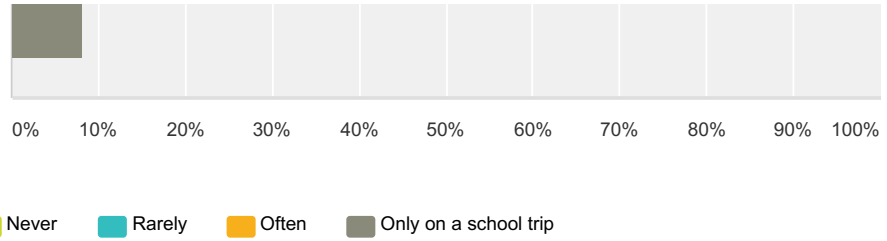

Nature Connection Survey

	Never	Rarely	Often	Only on a school trip	Total
	35.45% 151	23.24% 99	29.81% 127	11.50% 49	426
	45.31% 193	24.65% 105	19.95% 85	10.09% 43	426
	38.03% 162	21.13% 90	31.46% 134	9.39% 40	426
	27.70% 118	34.98% 149	32.39% 138	4.93% 21	426
	36.85% 157	25.59% 109	29.34% 125	8.22% 35	426