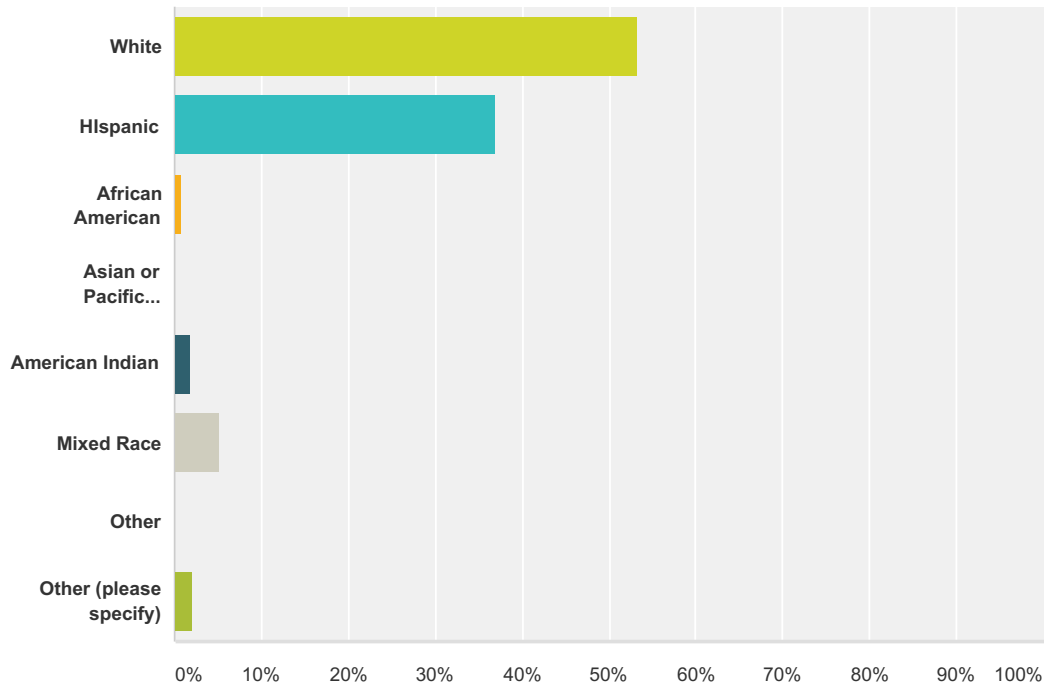

### Q32 What is your ethnicity?

Answered: 445 Skipped: 1

Answer Choices	Responses
White	53.26% 237
Hispanic	36.85% 164
African American	0.90% 4
Asian or Pacific Islander	0.00% 0
American Indian	1.80% 8
Mixed Race	5.17% 23
Other	0.00% 0
Other (please specify)	2.02% 9
<b>Total</b>	<b>445</b>