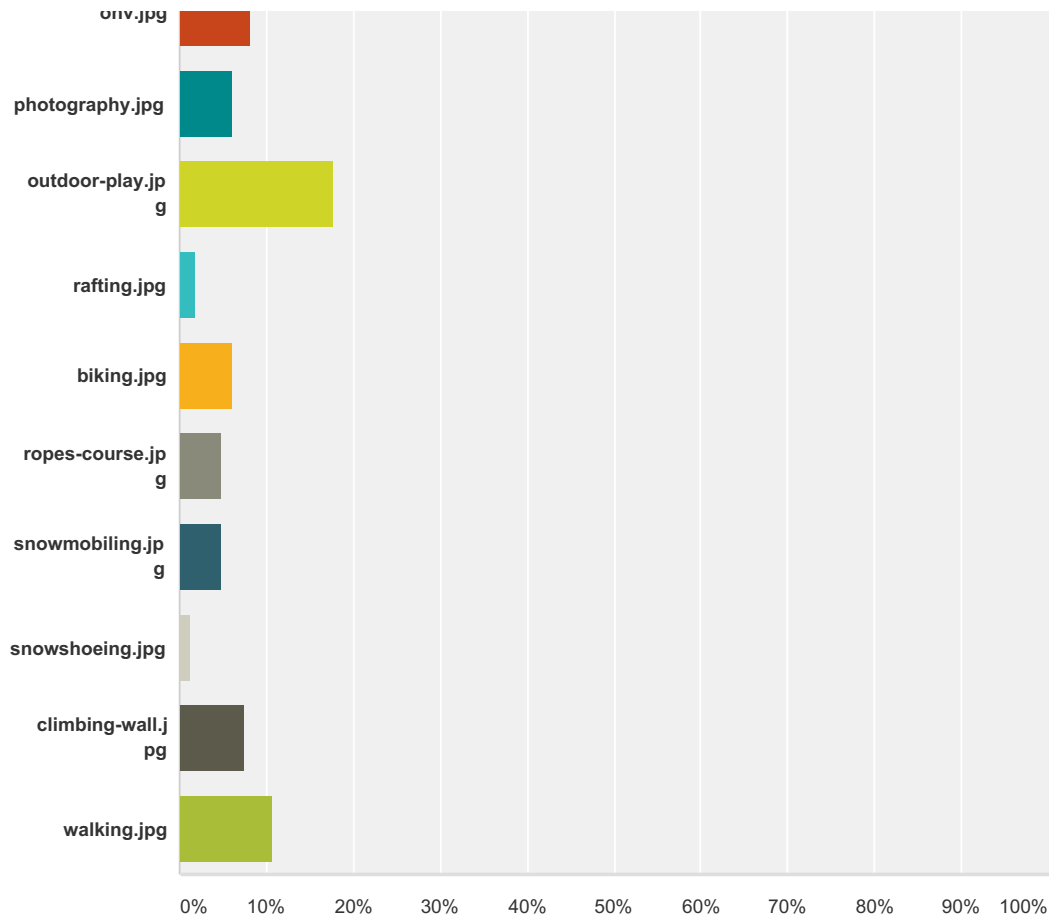

Nature Connection Survey

Answer Choices	Responses
	31.44% 133
	9.22% 39
	10.40% 44
	19.39% 82
	21.75% 92
	6.15% 26
	7.57% 32