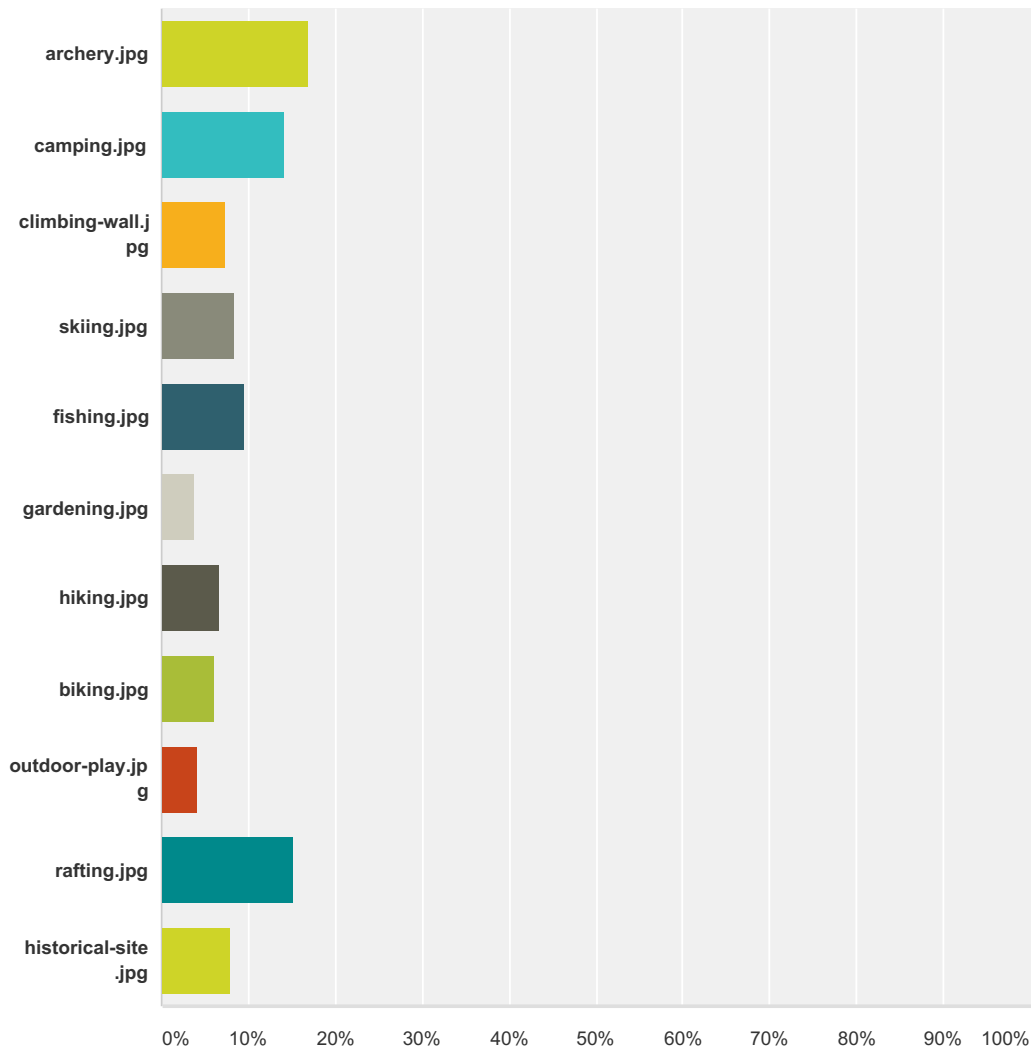

### Q38 Which new activity would you personally most like to try?

Answered: 419 Skipped: 27

Answer Choices	Responses
	21.24% 89
	9.07% 38
	10.50% 44
	9.07% 38

### Q39 Which new activity would you like to try with your family?

Answered: 416 Skipped: 30

Answer Choices	Responses
	16.83% 70
	14.18% 59
	7.21% 30
	8.41% 35