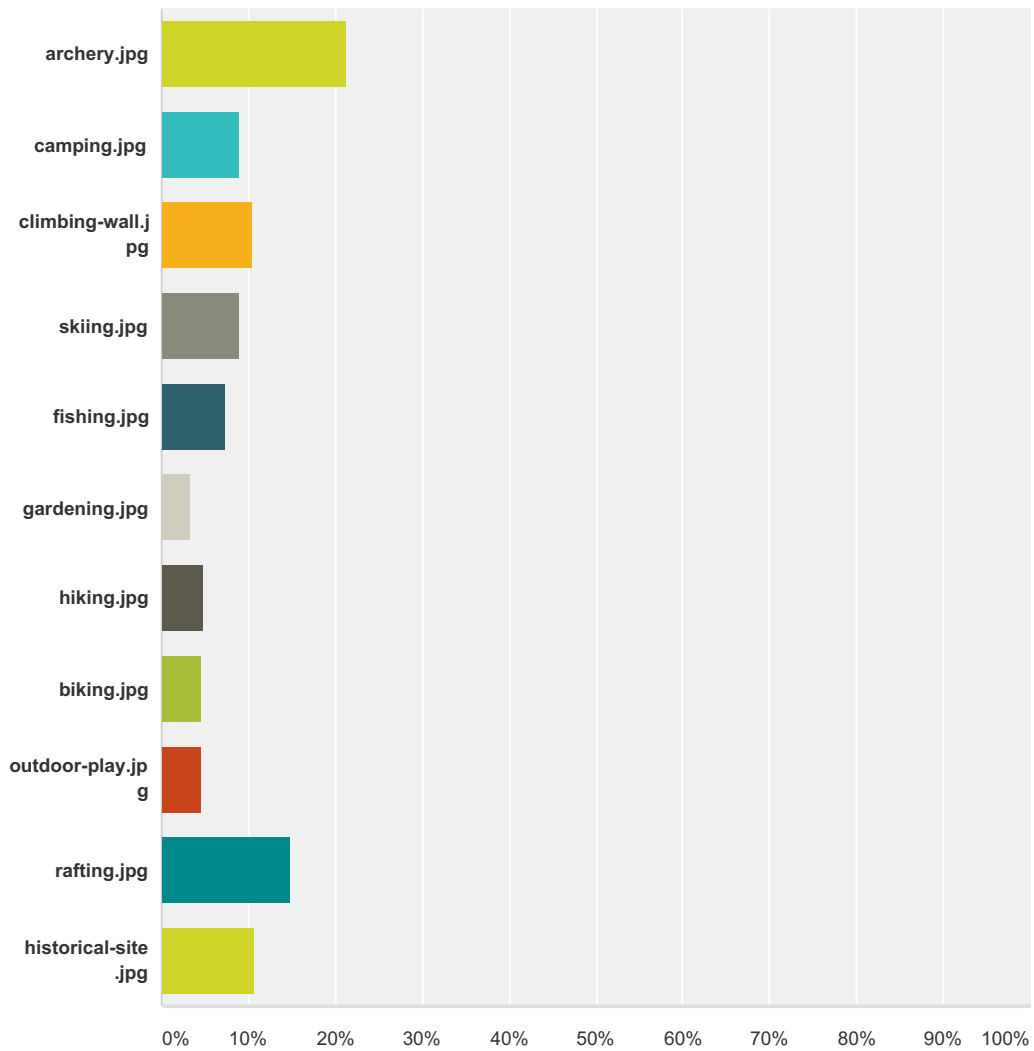

### Q37 Please choose your 3 most favorite activities from among the following:

Answered: 423 Skipped: 23

## Nature Connection Survey

Answer Choices	Responses
	31.44% 133
	9.22% 39
	10.40% 44
	19.39% 82
	21.75% 92
	6.15% 26
	7.57% 32

## Nature Connection Survey

	<b>6.38%</b>	27
	<b>8.04%</b>	34
	<b>27.90%</b>	118
	<b>18.68%</b>	79
	<b>7.33%</b>	31
	<b>21.75%</b>	92
	<b>4.73%</b>	20
	<b>16.55%</b>	70
	<b>8.04%</b>	34
	<b>3.55%</b>	15
	<b>2.36%</b>	10
	<b>8.04%</b>	34
	<b>6.15%</b>	26
	<b>17.73%</b>	75
	<b>1.89%</b>	8
	<b>6.15%</b>	26
	<b>4.73%</b>	20

### Q38 Which new activity would you personally most like to try?

Answered: 419 Skipped: 27

Answer Choices	Responses
	21.24% 89
	9.07% 38
	10.50% 44
	9.07% 38