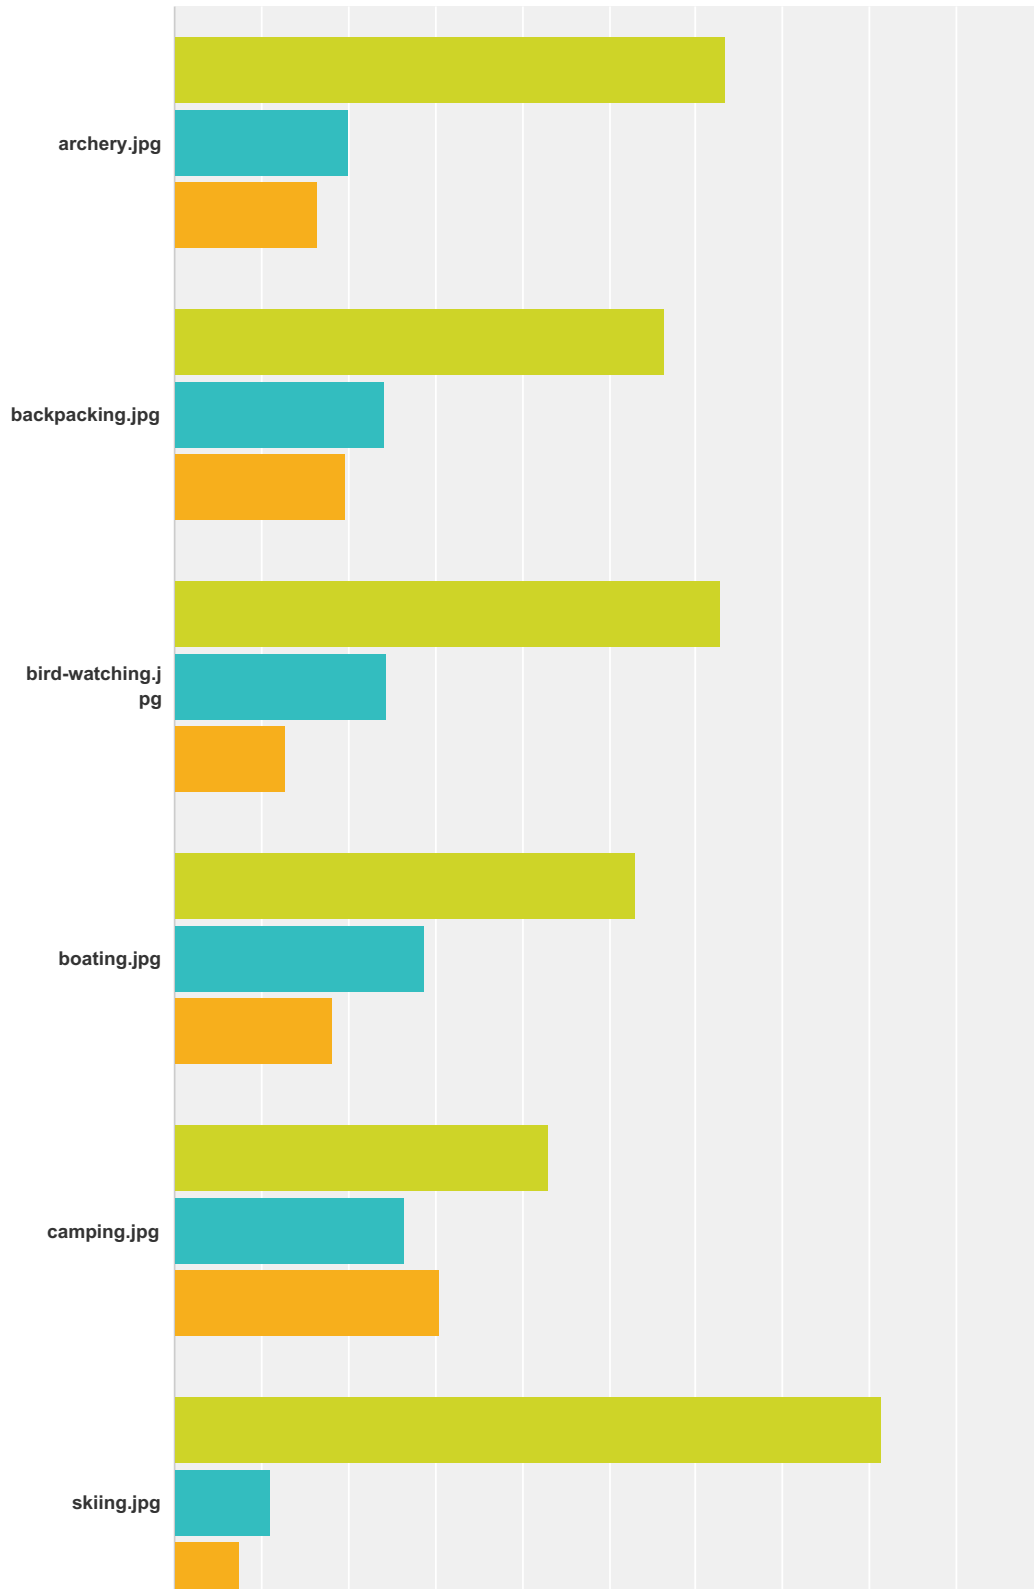

Q33 Below is a list of activities available to kids and families in Western Colorado. Please indicate your level of participation in that activity:

Answered: 430 Skipped: 16