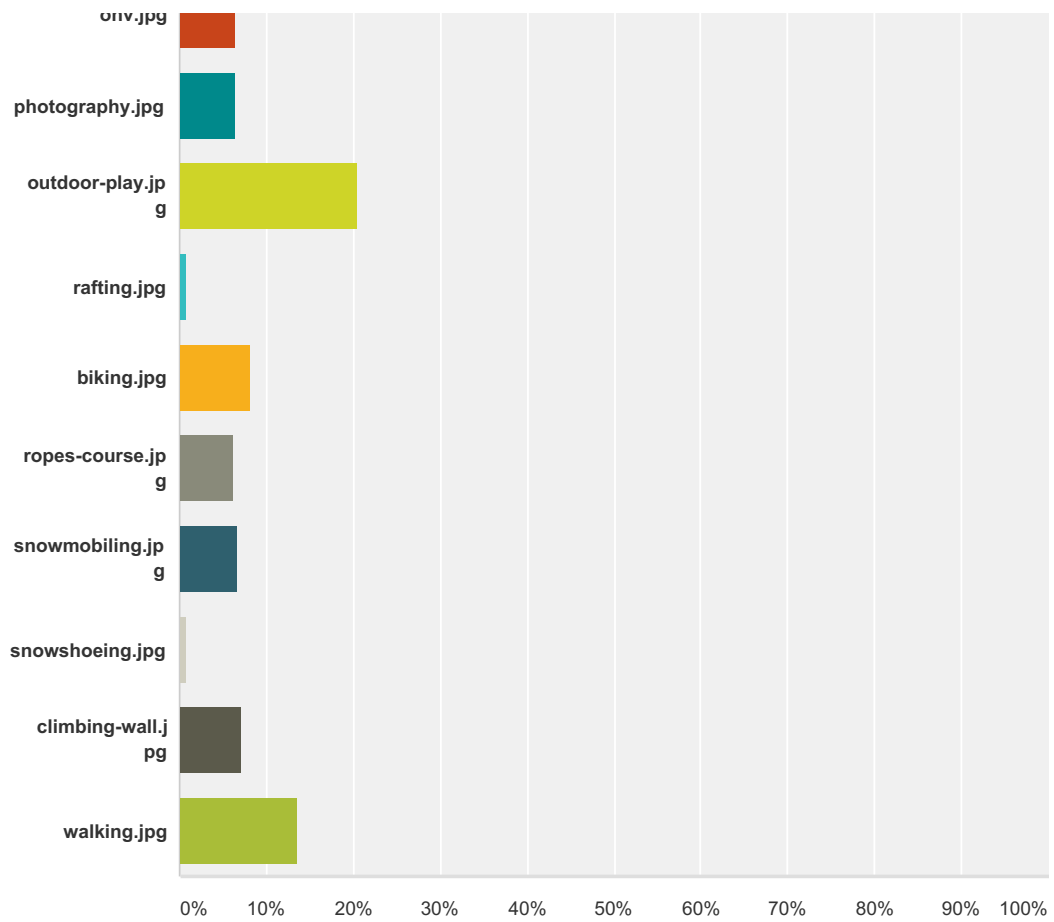

Nature Connection Survey

Answer Choices	Responses
	29.58% 105
	9.01% 32
	13.80% 49
	18.87% 67
	23.38% 83
	5.63% 20
	6.20% 22