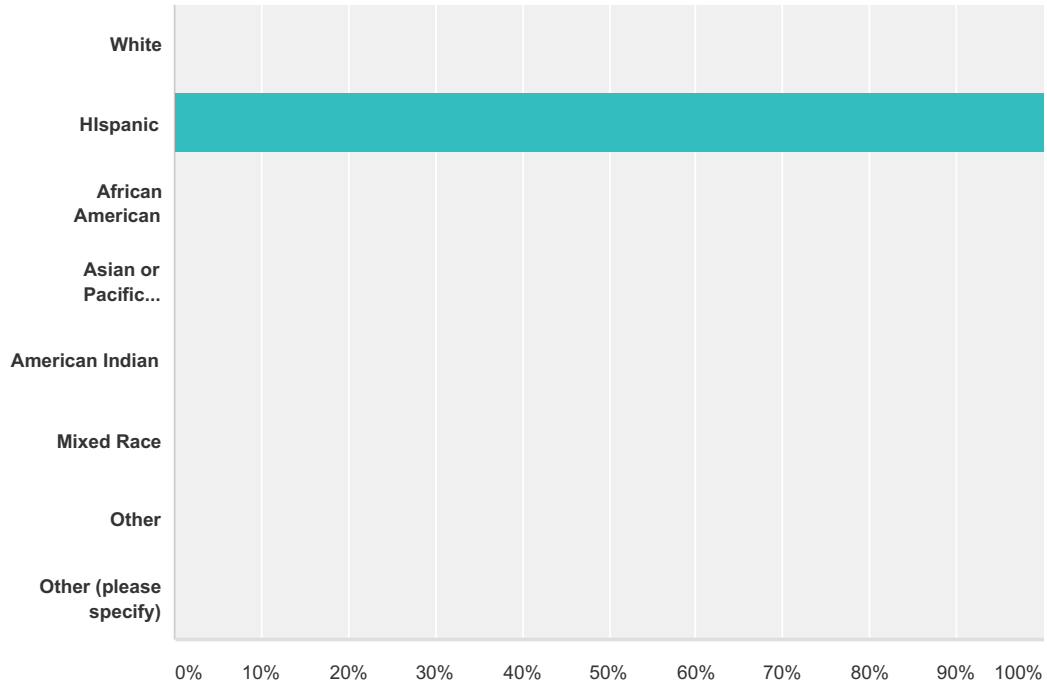

### Q32 What is your ethnicity?

Answered: 381 Skipped: 0

Answer Choices	Responses
White	0.00% 0
Hispanic	100.00% 381
African American	0.00% 0
Asian or Pacific Islander	0.00% 0
American Indian	0.00% 0
Mixed Race	0.00% 0
Other	0.00% 0
Other (please specify)	0.00% 0
<b>Total</b>	<b>381</b>