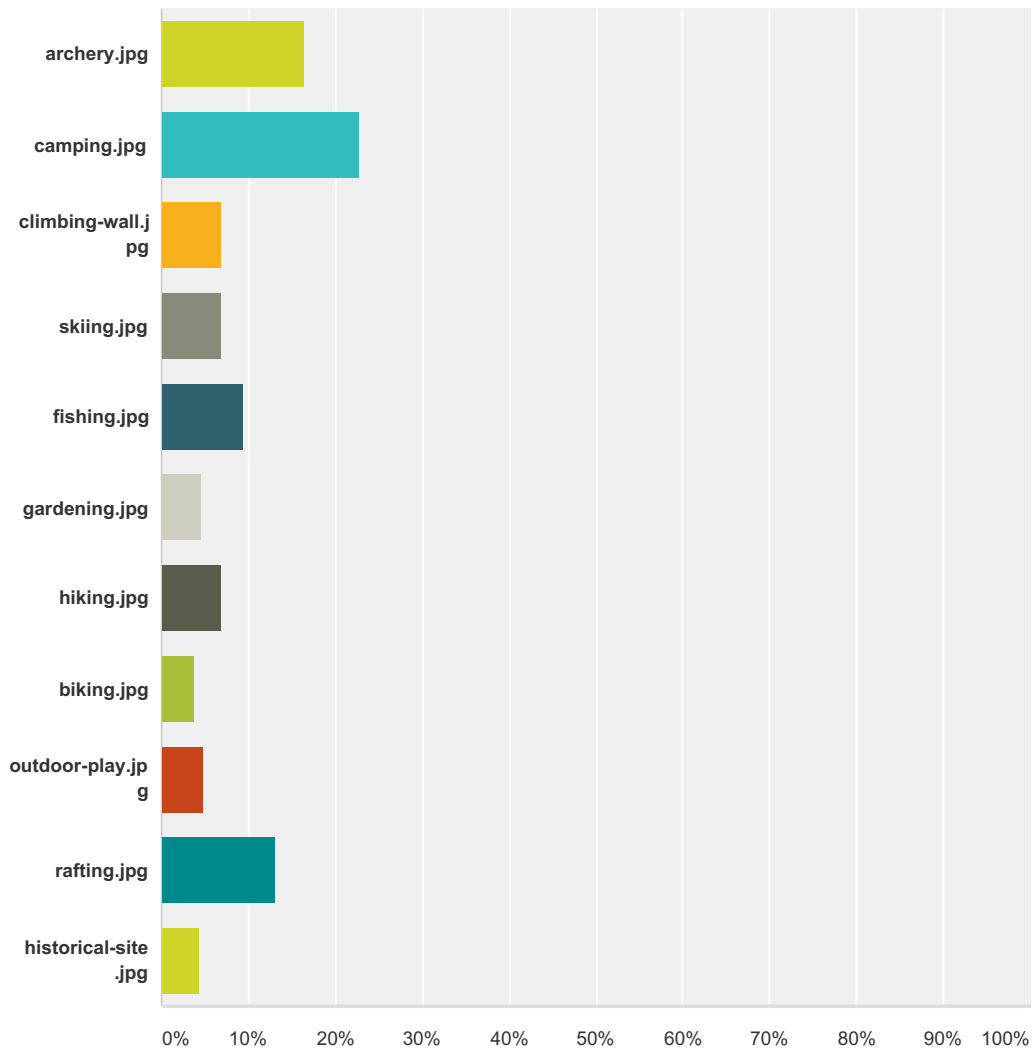

### Q38 Which new activity would you personally most like to try?

Answered: 351 Skipped: 30

Answer Choices	Responses
	24.79% 87
	8.55% 30
	11.40% 40
	10.26% 36

### Q39 Which new activity would you like to try with your family?

Answered: 350 Skipped: 31

Answer Choices	Responses
	16.57% 58
	22.86% 80
	6.86% 24
	6.86% 24