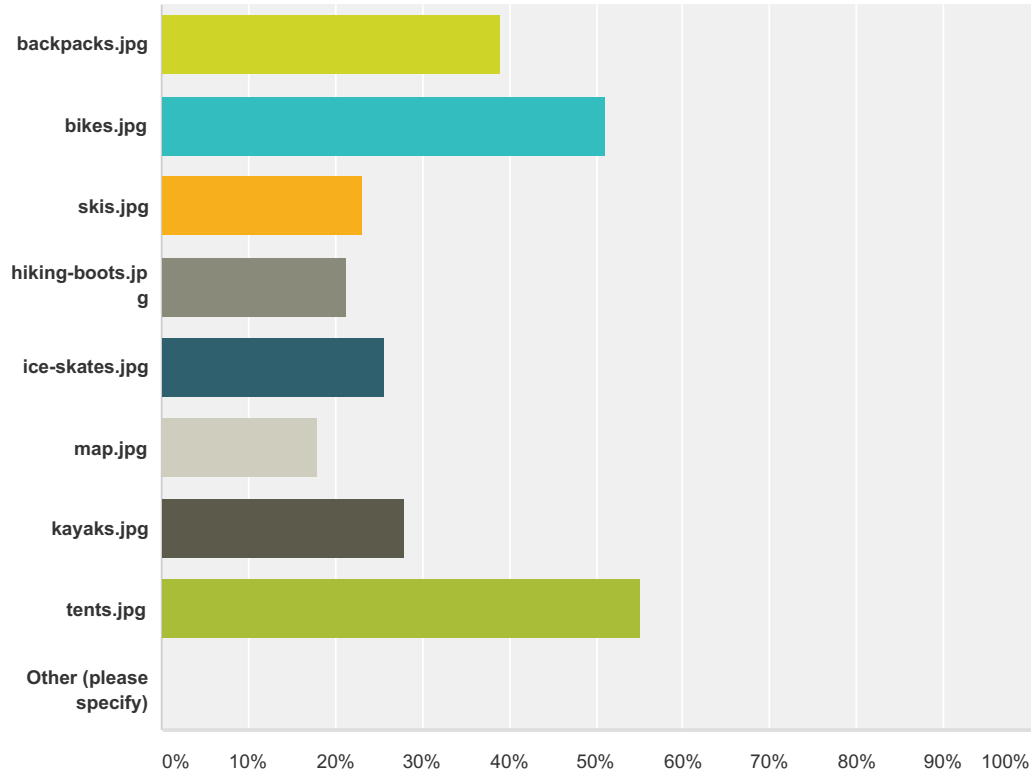

Q41 If this equipment were available to my family and friends, I would get outside more often... (please choose your top 3):

Answered: 346 Skipped: 35

Answer Choices	Responses
	39.02% 135
	51.16% 177
	23.12% 80
	21.39% 74
	25.72% 89
	17.92% 62