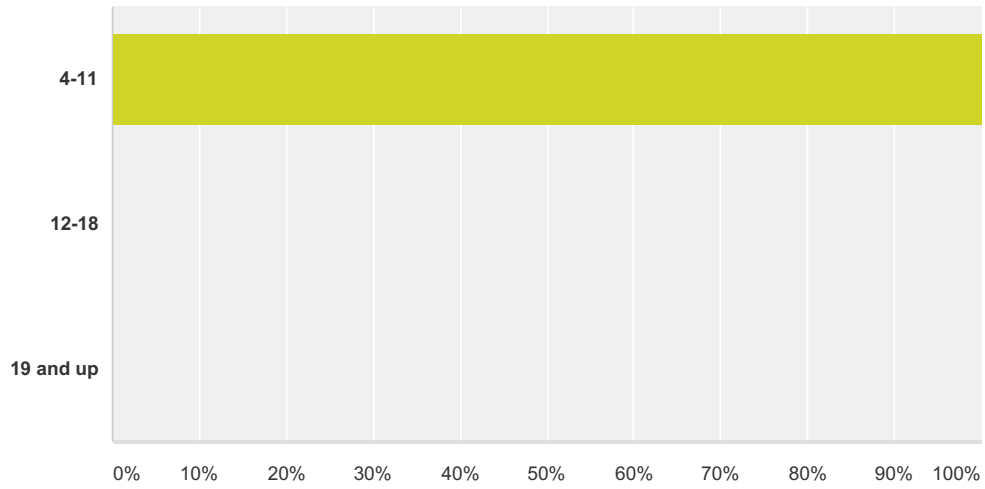

### Q1 Choose your survey language:

Answered: 381 Skipped: 0

Answer Choices	Responses
English	100.00% 381
Espanol	0.00% 0
<b>Total</b>	<b>381</b>

**Q2 Please choose your age range:**

Answered: 381 Skipped: 0

Answer Choices	Responses	Count
4-11	100.00%	381
12-18	0.00%	0
19 and up	0.00%	0
<b>Total</b>		<b>381</b>