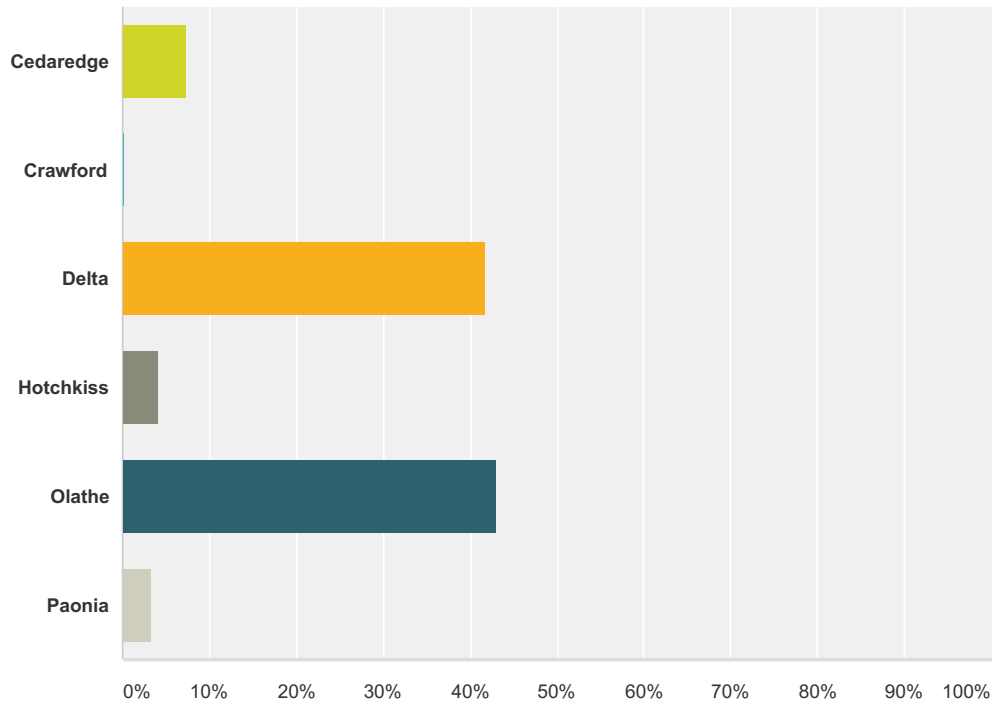

Q31 Which town do you live closest to?

Answered: 381 Skipped: 0

Answer Choices	Responses
Cedaredge	7.35% 28
Crawford	0.26% 1
Delta	41.73% 159
Hotchkiss	4.20% 16
Olathe	43.04% 164
Paonia	3.41% 13
Total	381