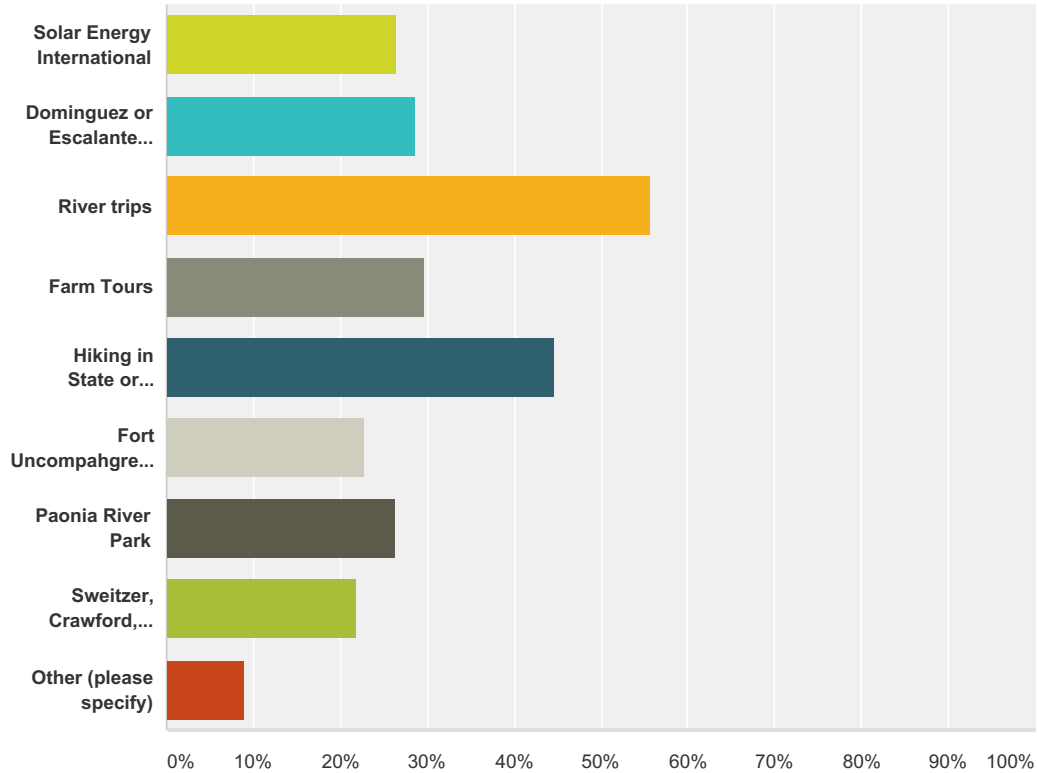

Q43 What school field trips would you like to participate in more often? (Please choose your top 3):

Answered: 343 Skipped: 38

Answer Choices	Responses
Solar Energy International	26.53% 91
Dominguez or Escalante Canyon	28.57% 98
River trips	55.69% 191
Farm Tours	29.74% 102
Hiking in State or National Public Lands (like Gunnison Gorge, Grand Mesa, Uncompahgre Plateau, or the West Elks)	44.61% 153
Fort Uncompahgre Living History Museum	22.74% 78
Paonia River Park	26.24% 90
Sweitzer, Crawford, Confluence, or other lake	21.87% 75
Other (please specify)	9.04% 31
Total Respondents: 343	

#	Other (please specify)	Date
1	Crawford	5/11/2016 8:35 AM
2	Grand mesa	5/3/2016 1:37 PM