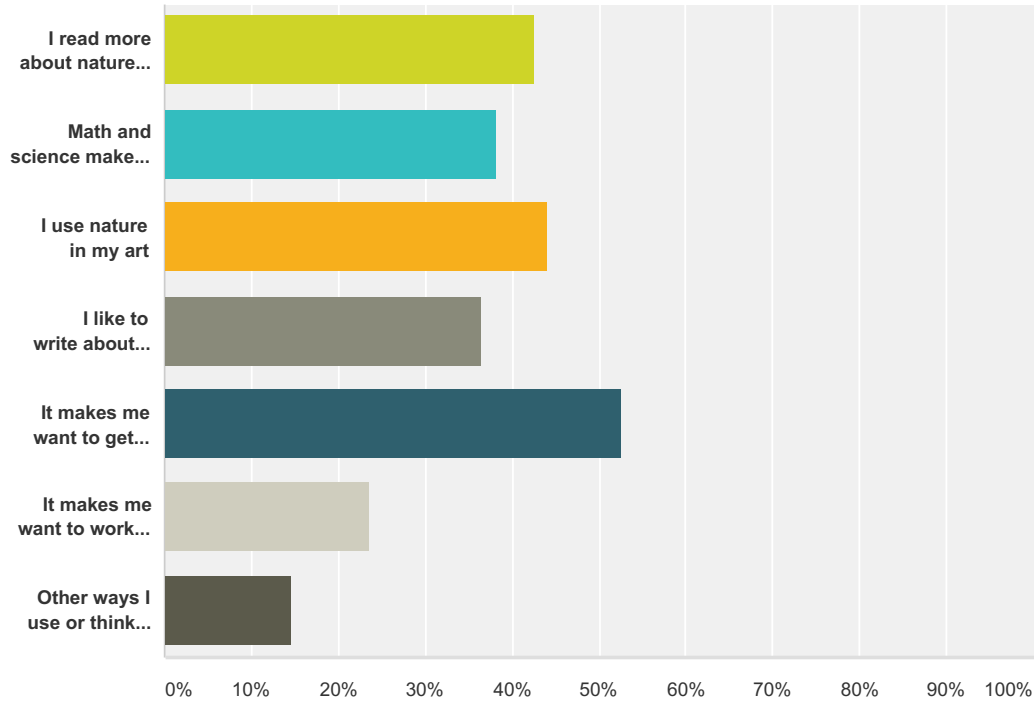

Q44 How have your school field trips connected to your life? (Please choose your top 3):

Answered: 340 Skipped: 41

Answer Choices	Responses
I read more about nature at home or school	42.65% 145
Math and science make more sense when I see how to use them	38.24% 130
I use nature in my art	44.12% 150
I like to write about what I see, hear and experience outdoors	36.47% 124
It makes me want to get outdoors more	52.65% 179
It makes me want to work in an outdoor related field when I grow up	23.53% 80
Other ways I use or think about my school field trips:	14.71% 50
Total Respondents: 340	

#	Other ways I use or think about my school field trips:	Date
1	Makes me want to go camping	5/11/2016 8:36 AM
2	Never been on a field trip	4/28/2016 2:11 PM
3	Never been on one	4/28/2016 2:11 PM
4	Fun	4/28/2016 12:55 PM
5	Hi	4/28/2016 12:54 PM
6	I have not been on a field trip	4/28/2016 12:32 PM