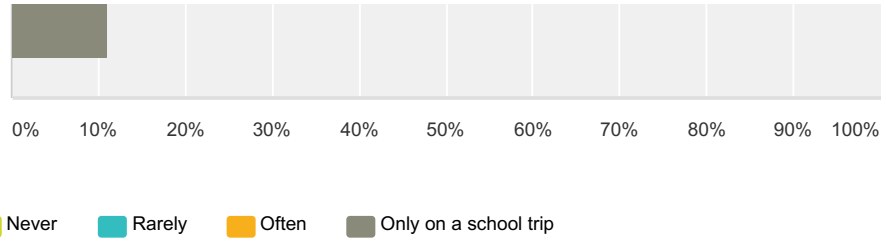

Nature Connection Survey

	Never	Rarely	Often	Only on a school trip	Total
	44.04% 159	21.88% 79	22.16% 80	11.91% 43	361
	51.25% 185	18.56% 67	19.94% 72	10.25% 37	361
	40.72% 147	20.50% 74	27.15% 98	11.63% 42	361
	27.70% 100	31.30% 113	33.80% 122	7.20% 26	361
	40.44% 146	23.27% 84	25.21% 91	11.08% 40	361