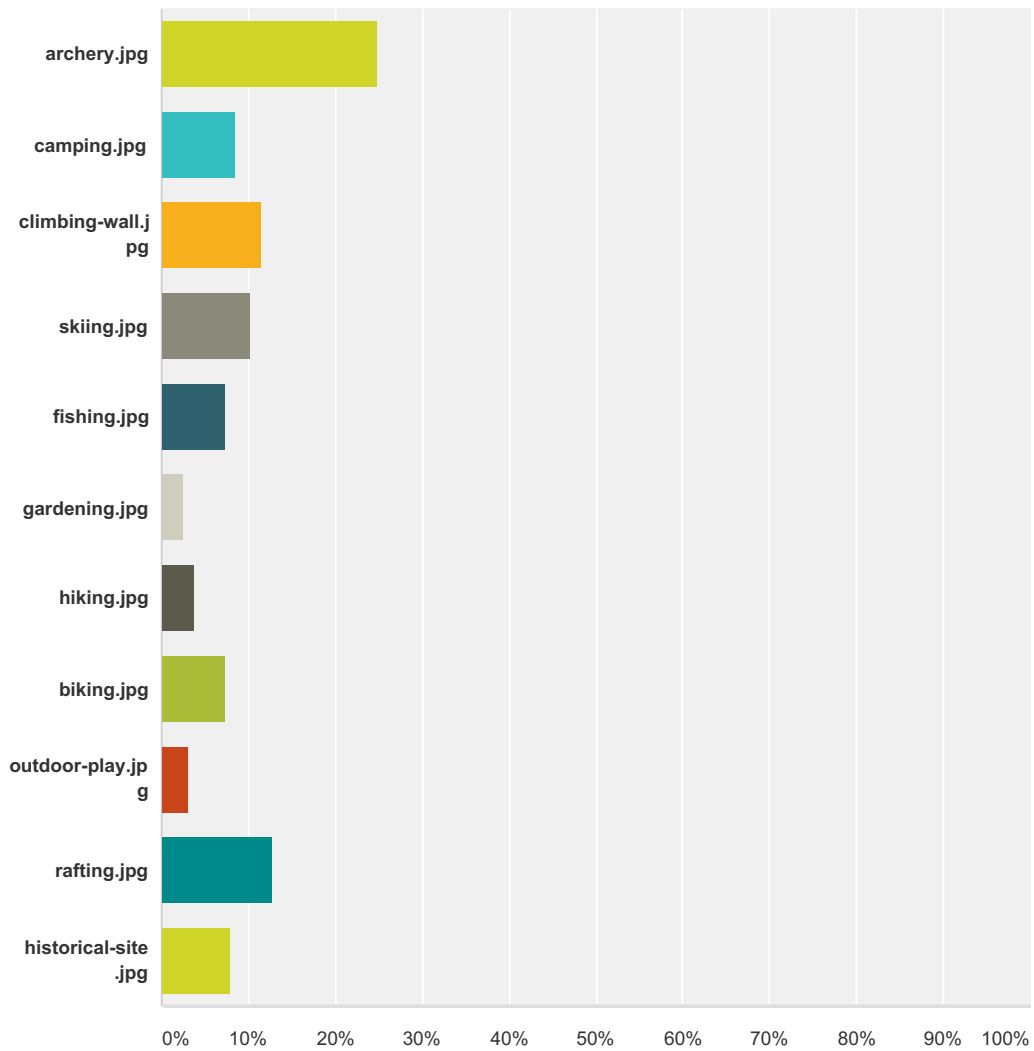

### Q37 Please choose your 3 most favorite activities from among the following:

Answered: 355 Skipped: 26

# Nature Connection Survey

	6.20%	22
	5.35%	19
	29.58%	105
	20.00%	71
	7.32%	26
	16.62%	59
	1.69%	6
	16.62%	59
	7.89%	28
	2.54%	9
	2.82%	10
	6.48%	23
	6.48%	23
	20.56%	73
	0.85%	3
	8.17%	29
	6.20%	22

### Q38 Which new activity would you personally most like to try?

Answered: 351 Skipped: 30

Answer Choices	Responses
	24.79% 87
	8.55% 30
	11.40% 40
	10.26% 36