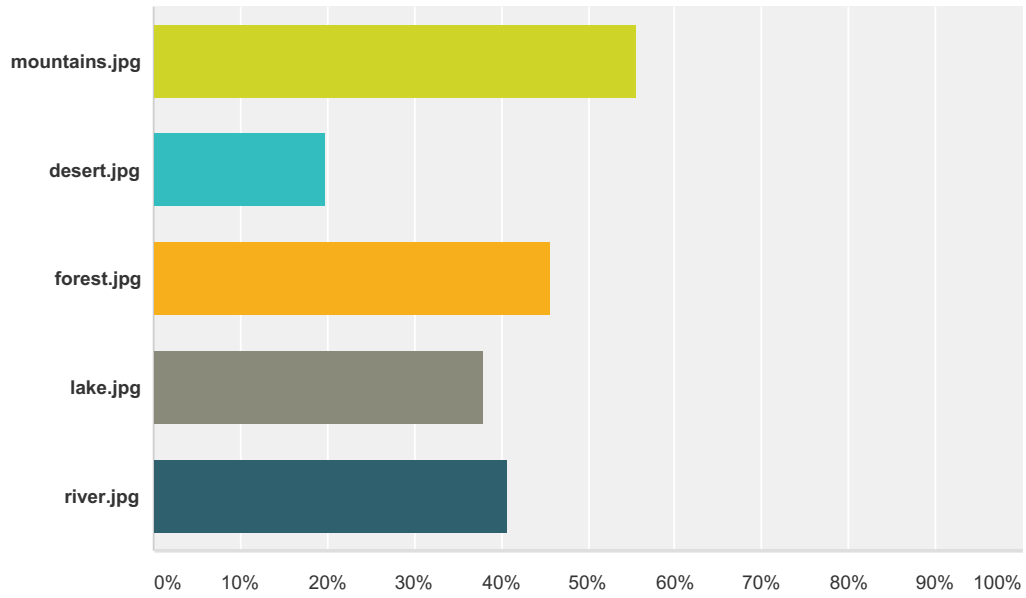

**Q36 I would like to do more activities in...?
(please select your top 2 choices)**

Answered: 358 Skipped: 23

Answer Choices	Responses
	55.59% 199
	19.83% 71
	45.81% 164
	37.99% 136
	40.78% 146
Total Respondents: 358