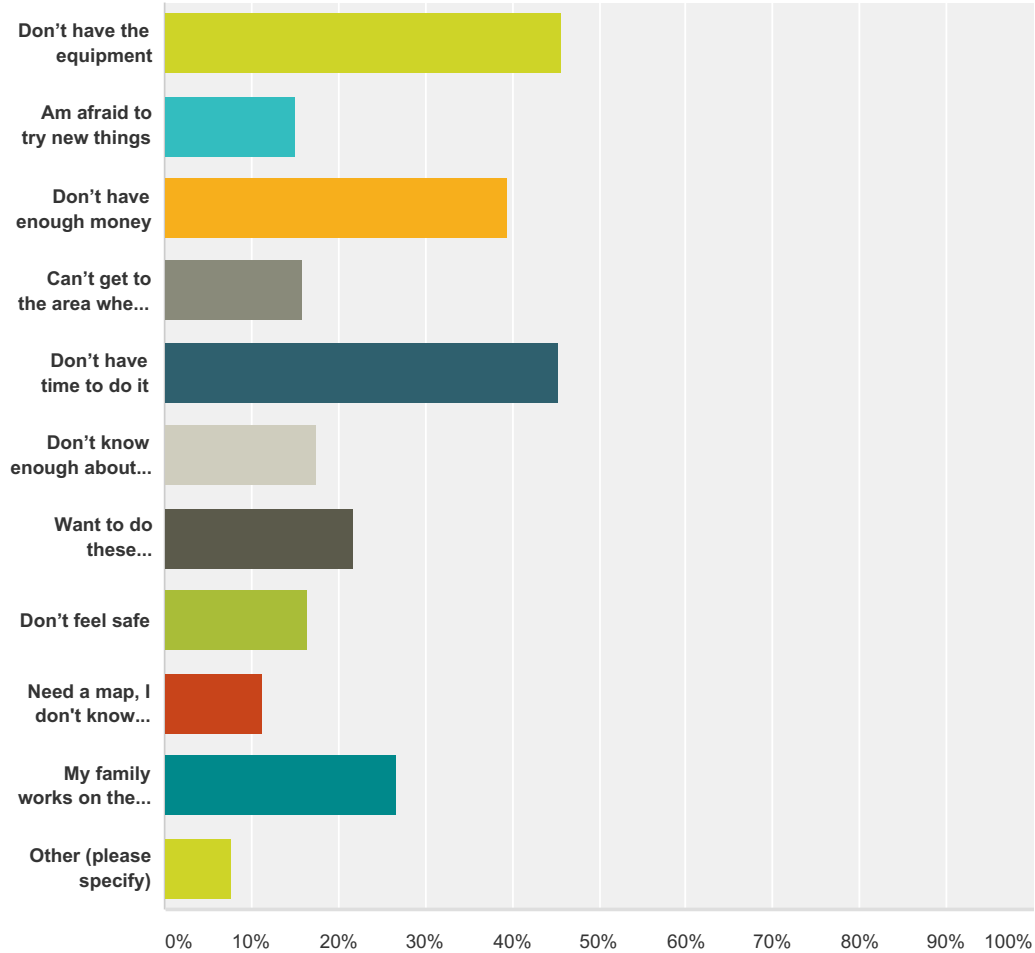

**Q40 What obstacles keep you (and your family) from trying new activities outdoors?
Please choose your top 3:**

Answered: 347 Skipped: 34

Answer Choices	Responses
Don't have the equipment	45.82% 159
Am afraid to try new things	14.99% 52
Don't have enough money	39.48% 137
Can't get to the area where I can do the activity (transportation is a problem)	15.85% 55
Don't have time to do it	45.24% 157
Don't know enough about the activity	17.58% 61
Want to do these activities with my friends, not by myself	21.61% 75
Don't feel safe	16.43% 57
Need a map, I don't know where to go	11.24% 39
My family works on the weekends	26.80% 93