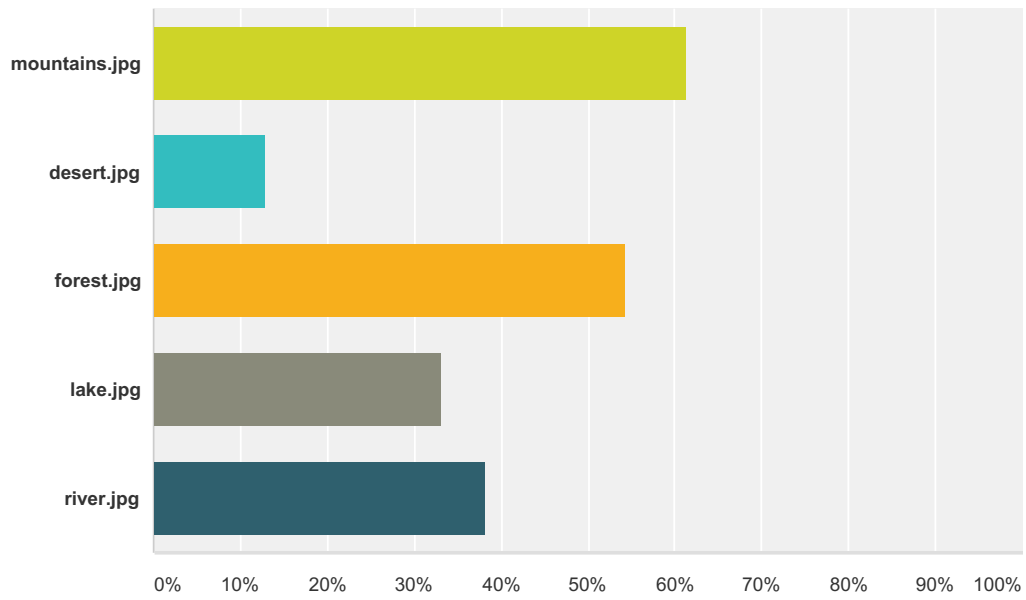

### Q35 How often have you done an activity in:

Answered: 264 Skipped: 7

## Nature Connection Survey

■ Never   
 ■ Rarely   
 ■ Often   
 ■ Only on a school trip

	Never	Rarely	Often	Only on a school trip	Total
	29.17% 77	26.89% 71	29.17% 77	14.77% 39	264
	22.73% 60	35.61% 94	22.73% 60	18.94% 50	264
	19.32% 51	32.95% 87	37.88% 100	9.85% 26	264
	12.88% 34	29.17% 77	47.35% 125	10.61% 28	264
	20.45% 54	31.82% 84	32.95% 87	14.77% 39	264

**Q36 I would like to do more activities in...?  
(please select your top 2 choices)**

Answered: 262 Skipped: 9

Answer Choices	Responses
	61.45% 161
	12.98% 34
	54.20% 142
	33.21% 87
	38.17% 100
<b>Total Respondents: 262</b>	