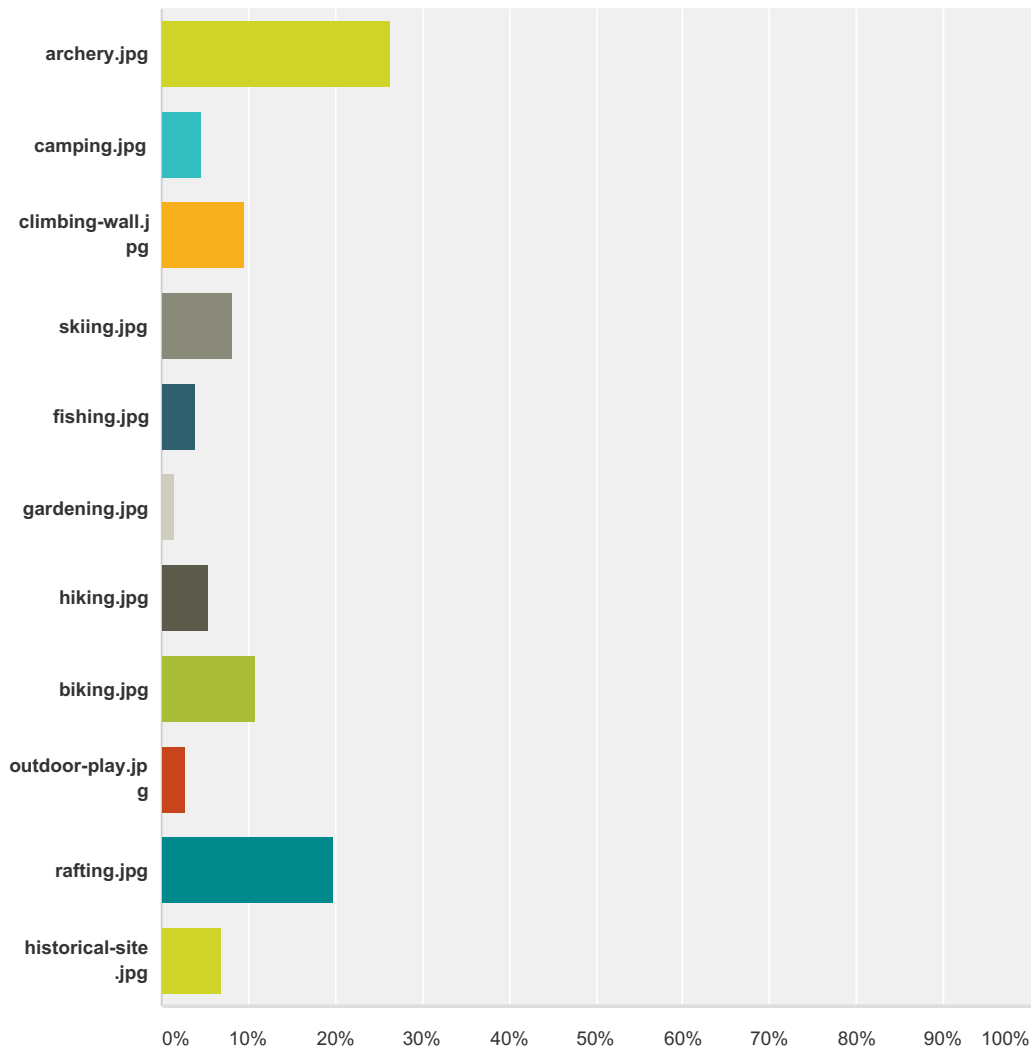

### Q37 Please choose your 3 most favorite activities from among the following:

Answered: 259 Skipped: 12

## Nature Connection Survey

Answer Choices	Responses
	22.01% 57
	6.56% 17
	1.93% 5
	27.03% 70
	27.03% 70
	5.41% 14
	1.93% 5

## Nature Connection Survey

	11.97%	31
	4.25%	11
	24.71%	64
	4.25%	11
	17.76%	46
	16.60%	43
	0.77%	2
	18.15%	47
	4.25%	11
	6.56%	17
	1.54%	4
	15.44%	40
	14.29%	37
	14.29%	37
	5.41%	14
	10.42%	27
	10.42%	27

### Q38 Which new activity would you personally most like to try?

Answered: 258 Skipped: 13

Answer Choices	Responses
	26.36% 68
	4.65% 12
	9.69% 25
	8.14% 21