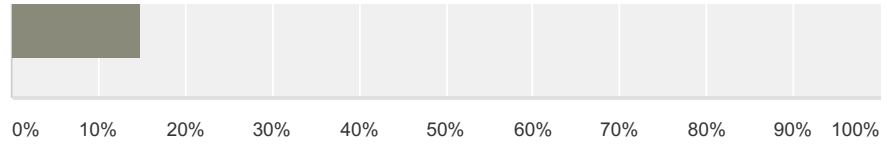

Nature Connection Survey

■ Never
■ Rarely
■ Often
■ Only on a school trip

	Never	Rarely	Often	Only on a school trip	Total
	29.17% 77	26.89% 71	29.17% 77	14.77% 39	264
	22.73% 60	35.61% 94	22.73% 60	18.94% 50	264
	19.32% 51	32.95% 87	37.88% 100	9.85% 26	264
	12.88% 34	29.17% 77	47.35% 125	10.61% 28	264
	20.45% 54	31.82% 84	32.95% 87	14.77% 39	264