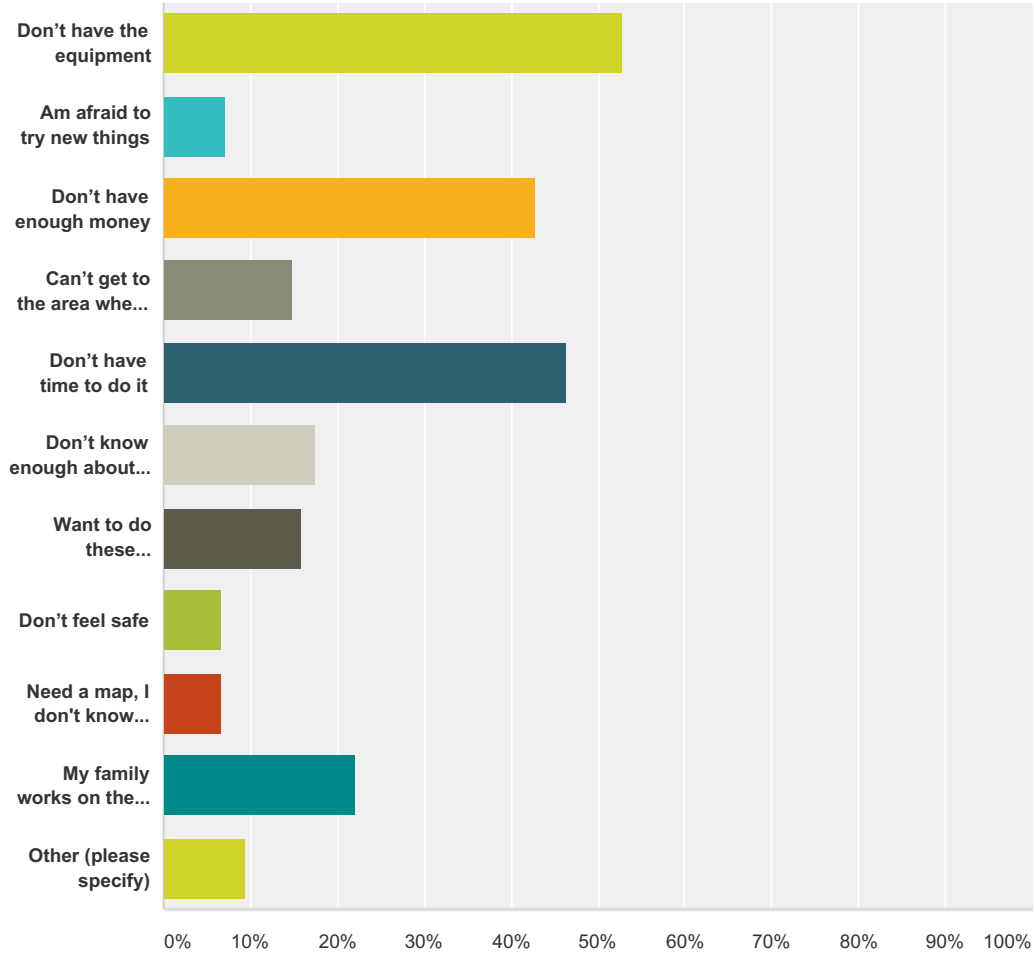

**Q40 What obstacles keep you (and your family) from trying new activities outdoors?
Please choose your top 3:**

Answered: 257 Skipped: 14

Answer Choices	Responses
Don't have the equipment	52.92% 136
Am afraid to try new things	7.00% 18
Don't have enough money	42.80% 110
Can't get to the area where I can do the activity (transportation is a problem)	14.79% 38
Don't have time to do it	46.30% 119
Don't know enough about the activity	17.51% 45
Want to do these activities with my friends, not by myself	15.95% 41
Don't feel safe	6.61% 17
Need a map, I don't know where to go	6.61% 17
My family works on the weekends	22.18% 57