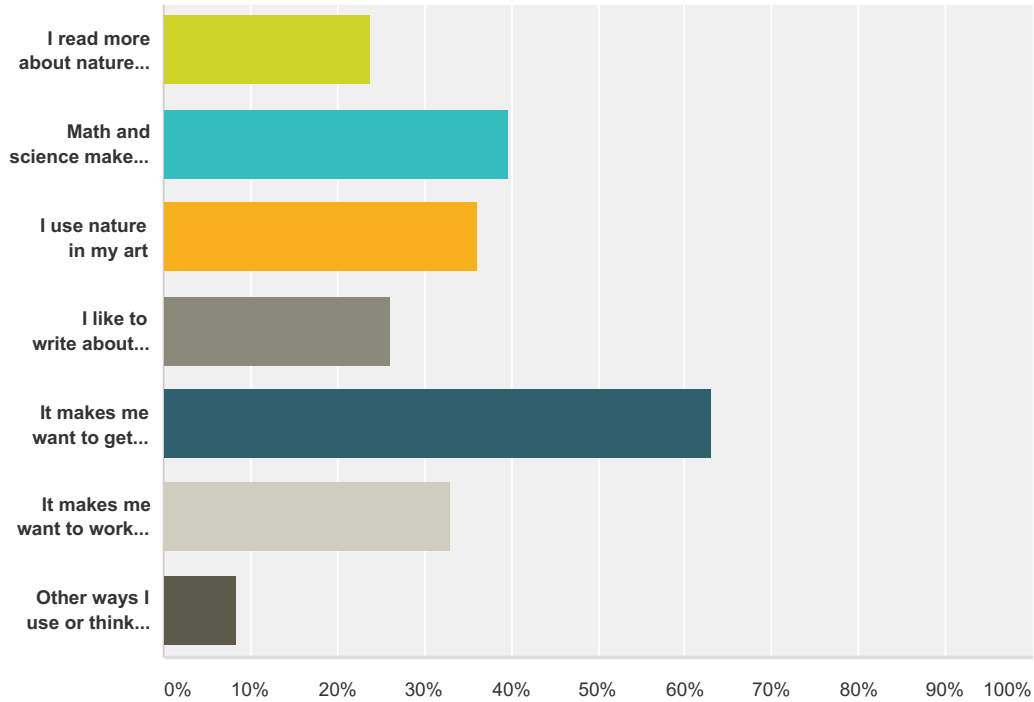

Q44 How have your school field trips connected to your life? (Please choose your top 3):

Answered: 252 Skipped: 19

Answer Choices	Responses
I read more about nature at home or school	23.81% 60
Math and science make more sense when I see how to use them	39.68% 100
I use nature in my art	36.11% 91
I like to write about what I see, hear and experience outdoors	26.19% 66
It makes me want to get outdoors more	63.10% 159
It makes me want to work in an outdoor related field when I grow up	32.94% 83
Other ways I use or think about my school field trips:	8.33% 21
Total Respondents: 252	

#	Other ways I use or think about my school field trips:	Date
1	N	4/2/2016 10:47 AM
2	Our school doesn't Have field trips	3/16/2016 10:09 AM
3	what school trip? xD	3/10/2016 1:06 PM
4	they usaually dont	3/9/2016 5:01 PM
5	they're not always connected to things	3/9/2016 4:12 PM
6	Take notes	3/9/2016 9:23 AM