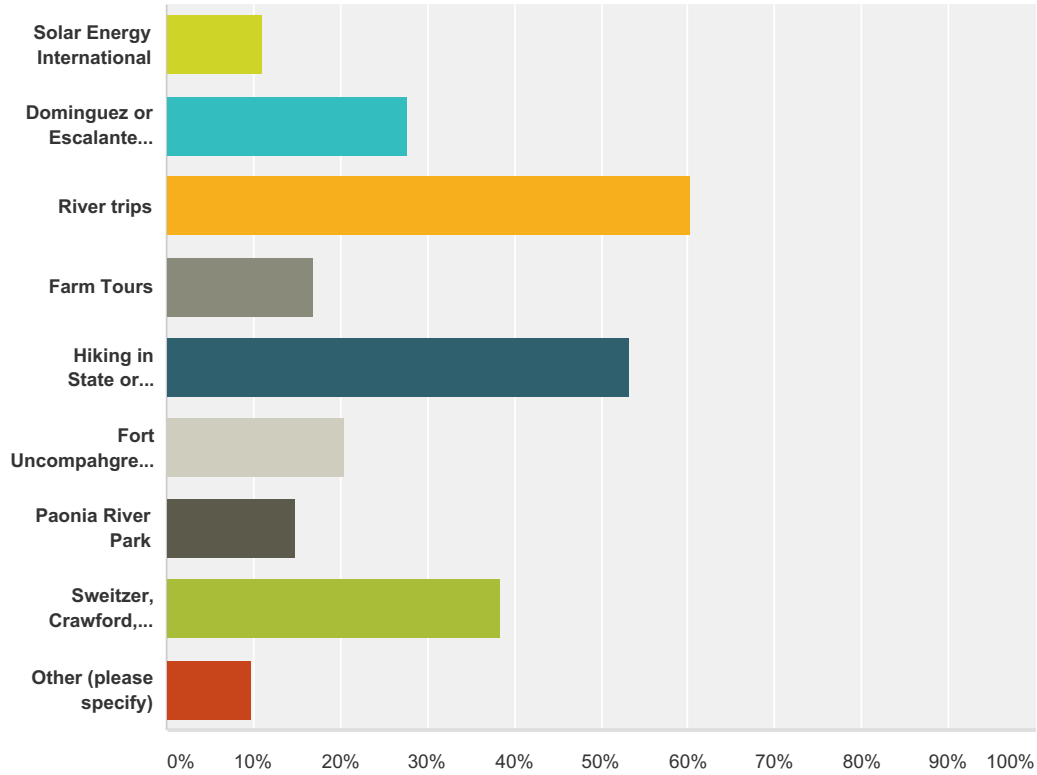

Q43 What school field trips would you like to participate in more often? (Please choose your top 3):

Answered: 255 Skipped: 16

Answer Choices	Responses
Solar Energy International	10.98% 28
Dominguez or Escalante Canyon	27.84% 71
River trips	60.39% 154
Farm Tours	16.86% 43
Hiking in State or National Public Lands (like Gunnison Gorge, Grand Mesa, Uncompahgre Plateau, or the West Elks)	53.33% 136
Fort Uncompahgre Living History Museum	20.39% 52
Paonia River Park	14.90% 38
Sweitzer, Crawford, Confluence, or other lake	38.43% 98
Other (please specify)	9.80% 25
Total Respondents: 255	

#	Other (please specify)	Date
1	park	4/28/2016 11:30 AM
2	Ocean	4/2/2016 10:47 AM