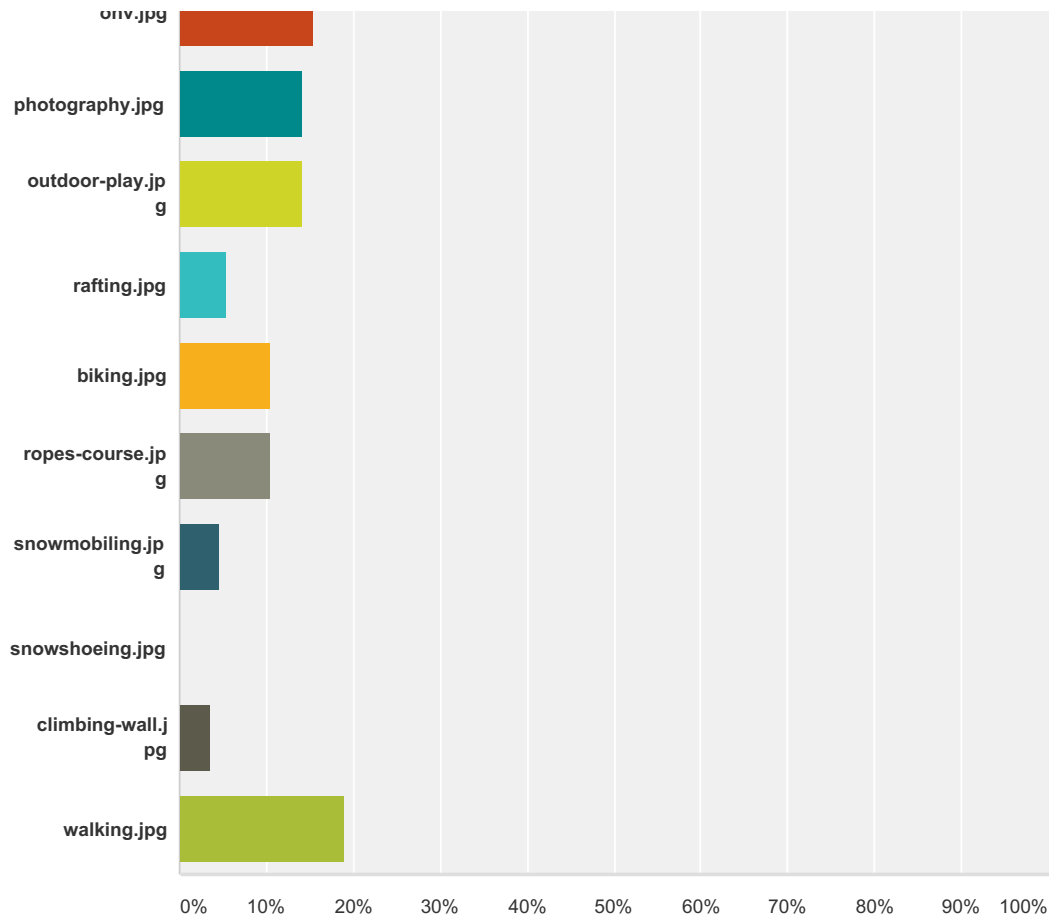

Nature Connection Survey

Answer Choices	Responses
	22.01% 57
	6.56% 17
	1.93% 5
	27.03% 70
	27.03% 70
	5.41% 14
	1.93% 5