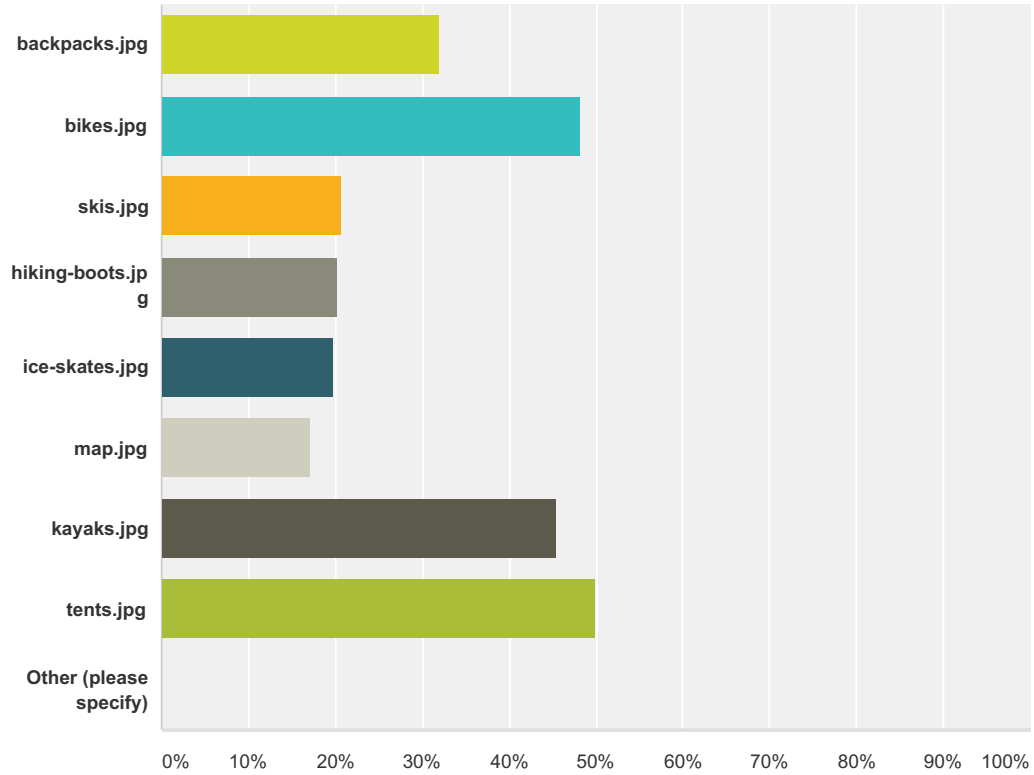

Q41 If this equipment were available to my family and friends, I would get outside more often... (please choose your top 3):

Answered: 257 Skipped: 14

Answer Choices	Responses
	31.91% 82
	48.25% 124
	20.62% 53
	20.23% 52
	19.84% 51
	17.12% 44