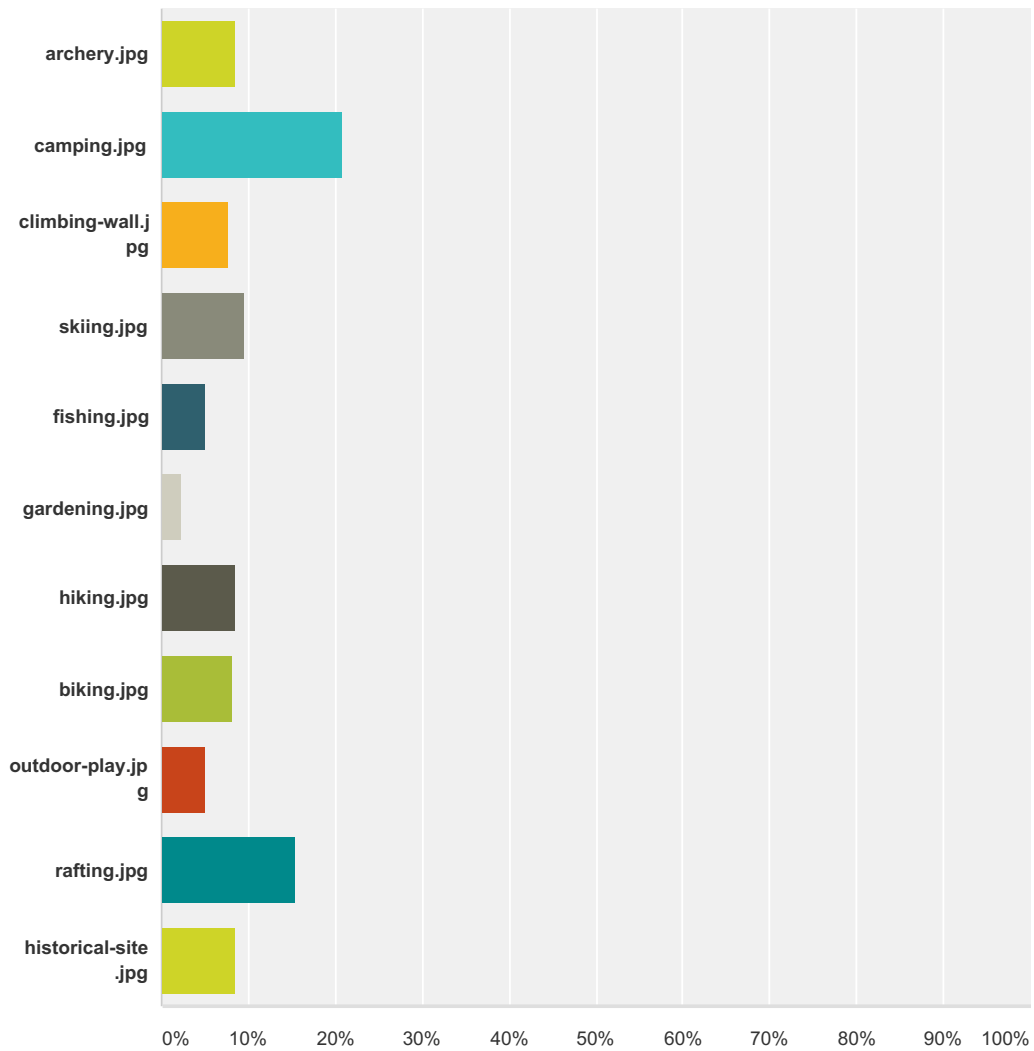

### Q38 Which new activity would you personally most like to try?

Answered: 258 Skipped: 13

Answer Choices	Responses
	26.36% 68
	4.65% 12
	9.69% 25
	8.14% 21

## Nature Connection Survey

	3.88%	10
	1.55%	4
	5.43%	14
	10.85%	28
	2.71%	7
	19.77%	51
	6.98%	18
<b>Total</b>		<b>258</b>

### Q39 Which new activity would you like to try with your family?

Answered: 258 Skipped: 13

Answer Choices	Responses
	8.53% 22
	20.93% 54
	7.75% 20
	9.69% 25