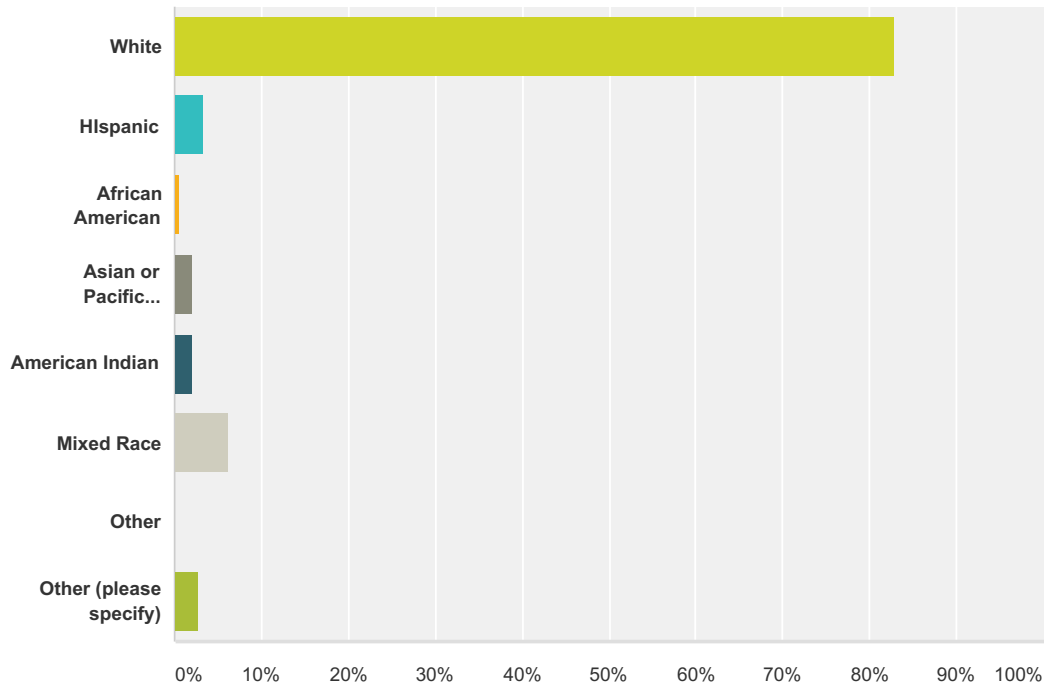

Q32 What is your ethnicity?

Answered: 146 Skipped: 0

Answer Choices	Responses
White	82.88% 121
Hispanic	3.42% 5
African American	0.68% 1
Asian or Pacific Islander	2.05% 3
American Indian	2.05% 3
Mixed Race	6.16% 9
Other	0.00% 0
Other (please specify)	2.74% 4
Total	146

#	Other (please specify)	Date
1	tan	4/14/2016 12:33 PM
2	Human	2/24/2016 11:06 AM
3	hispanic and Irish	2/24/2016 9:07 AM
4	Native and German	2/5/2016 3:12 PM