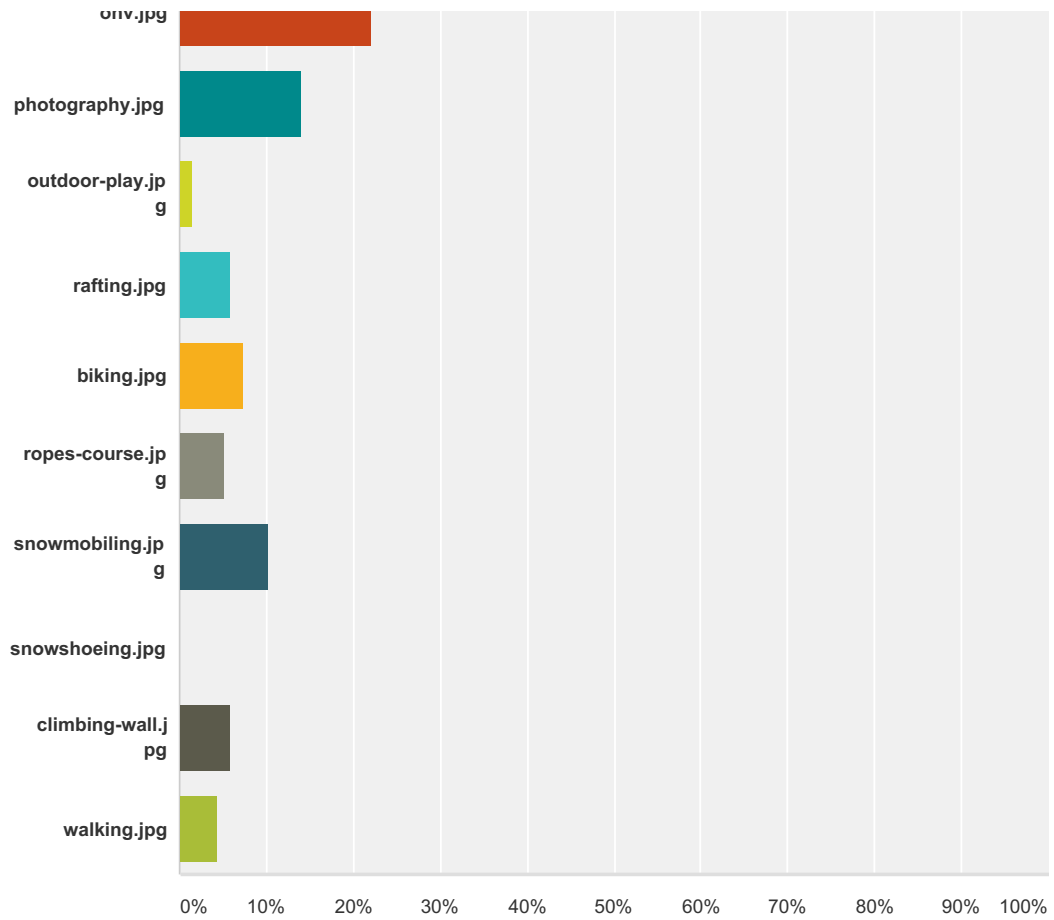

**Q36 I would like to do more activities in...?
(please select your top 2 choices)**

Answered: 136 Skipped: 10

Answer Choices	Responses
	53.68% 73
	17.65% 24
	52.21% 71
	44.85% 61
	31.62% 43
Total Respondents: 136	

Q37 Please choose your 3 most favorite activities from among the following:

Answered: 136 Skipped: 10

Nature Connection Survey

Answer Choices	Responses	
	22.79%	31
	13.24%	18
	4.41%	6
	21.32%	29
	30.15%	41
	3.68%	5
	0.00%	0