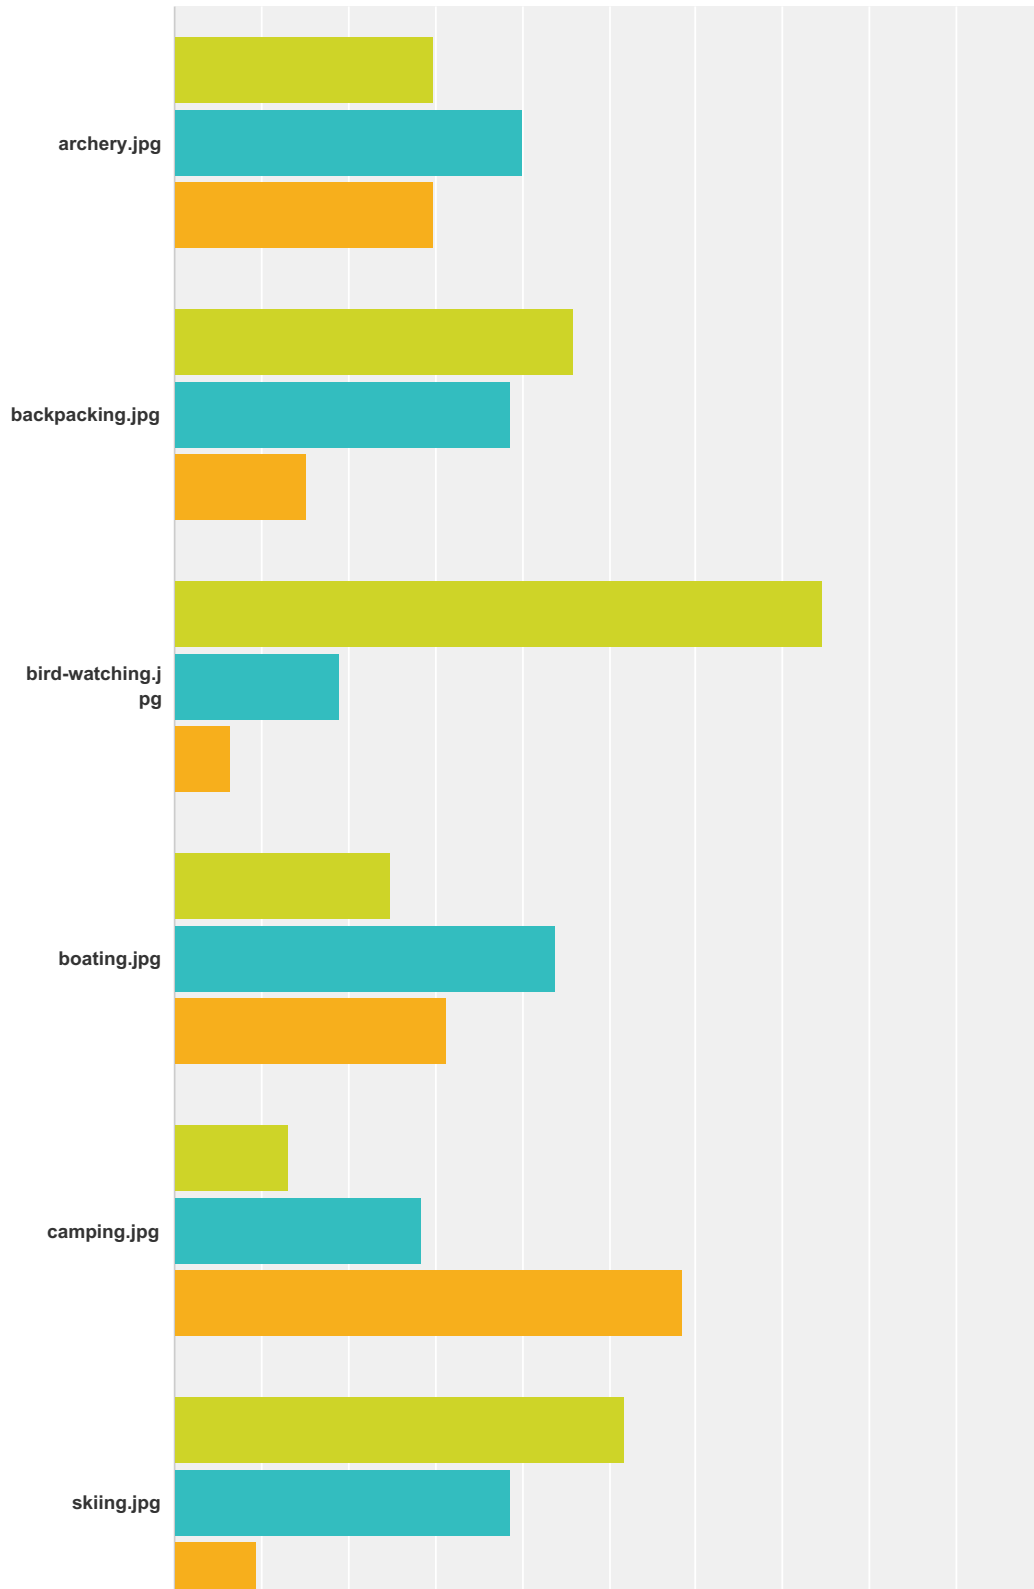

Q32 What is your ethnicity?

Answered: 146 Skipped: 0

Answer Choices	Responses
White	82.88% 121
Hispanic	3.42% 5
African American	0.68% 1
Asian or Pacific Islander	2.05% 3
American Indian	2.05% 3
Mixed Race	6.16% 9
Other	0.00% 0
Other (please specify)	2.74% 4
Total	146

#	Other (please specify)	Date
1	tan	4/14/2016 12:33 PM
2	Human	2/24/2016 11:06 AM
3	hispanic and Irish	2/24/2016 9:07 AM
4	Native and German	2/5/2016 3:12 PM

Q33 Below is a list of activities available to kids and families in Western Colorado. Please indicate your level of participation in that activity:

Answered: 137 Skipped: 9

Nature Connection Survey

Nature Connection Survey

Nature Connection Survey

Nature Connection Survey

	Do not participate	Rarely participate	Often participate	Total
	29.93% 41	40.15% 55	29.93% 41	137
	45.99% 63	38.69% 53	15.33% 21	137
	74.45% 102	18.98% 26	6.57% 9	137
	24.82% 34	43.80% 60	31.39% 43	137
	13.14% 18	28.47% 39	58.39% 80	137
	51.82% 71	38.69% 53	9.49% 13	137
	78.83% 108	17.52% 24	3.65% 5	137
	32.85% 45	32.12% 44	35.04% 48	137