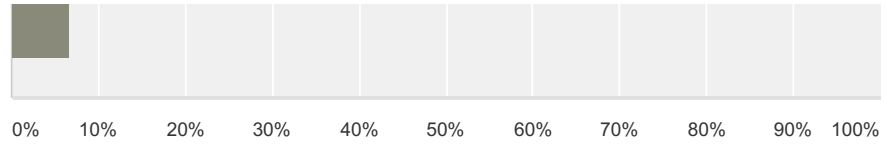

Q35 How often have you done an activity in:

Answered: 136 Skipped: 10

Nature Connection Survey

■ Never
 ■ Rarely
 ■ Often
 ■ Only on a school trip

	Never	Rarely	Often	Only on a school trip	Total
	17.65% 24	27.21% 37	51.47% 70	3.68% 5	136
	24.26% 33	31.62% 43	38.97% 53	5.15% 7	136
	14.71% 20	26.47% 36	55.15% 75	3.68% 5	136
	5.88% 8	16.18% 22	69.85% 95	8.09% 11	136
	18.38% 25	35.29% 48	39.71% 54	6.62% 9	136