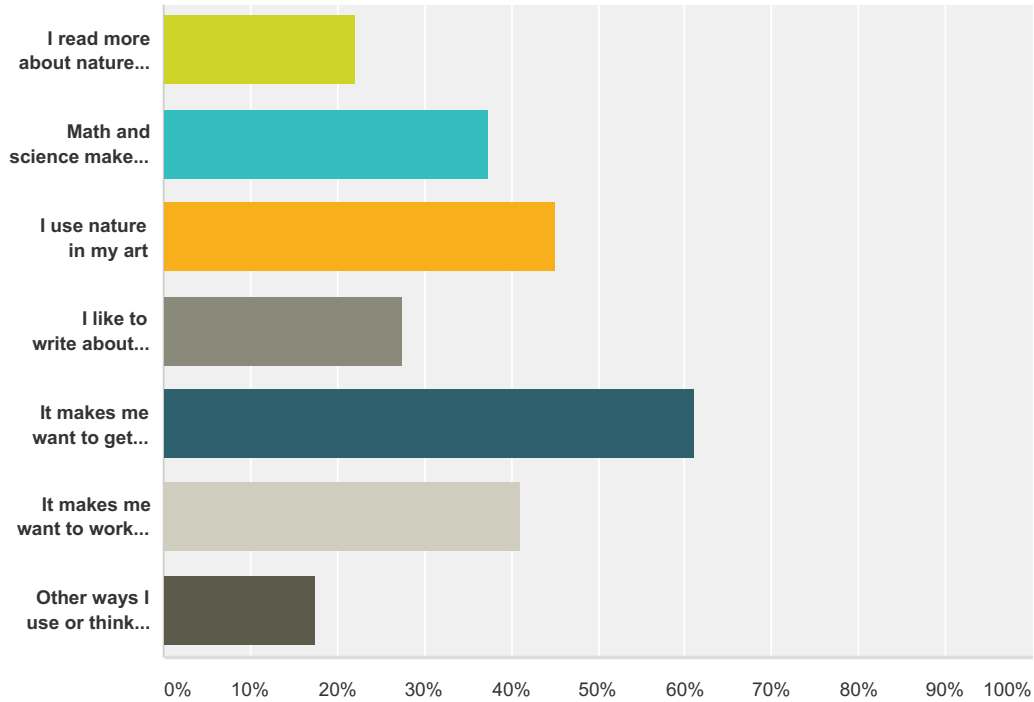

Q44 How have your school field trips connected to your life? (Please choose your top 3):

Answered: 131 Skipped: 15

Answer Choices	Responses
I read more about nature at home or school	22.14% 29
Math and science make more sense when I see how to use them	37.40% 49
I use nature in my art	45.04% 59
I like to write about what I see, hear and experience outdoors	27.48% 36
It makes me want to get outdoors more	61.07% 80
It makes me want to work in an outdoor related field when I grow up	41.22% 54
Other ways I use or think about my school field trips:	17.56% 23
Total Respondents: 131	

#	Other ways I use or think about my school field trips:	Date
1	none i do all of that already	4/14/2016 12:52 PM
2	no	4/13/2016 12:39 PM
3	2.It makes me think about the jobs 3. Wants me to know about it more or less	3/16/2016 9:08 AM
4	For survival information	3/4/2016 8:21 AM
5	It helps me understand the specific topic	3/4/2016 8:21 AM
6	I have a ranch so i have lots of nature time.	3/3/2016 11:39 AM