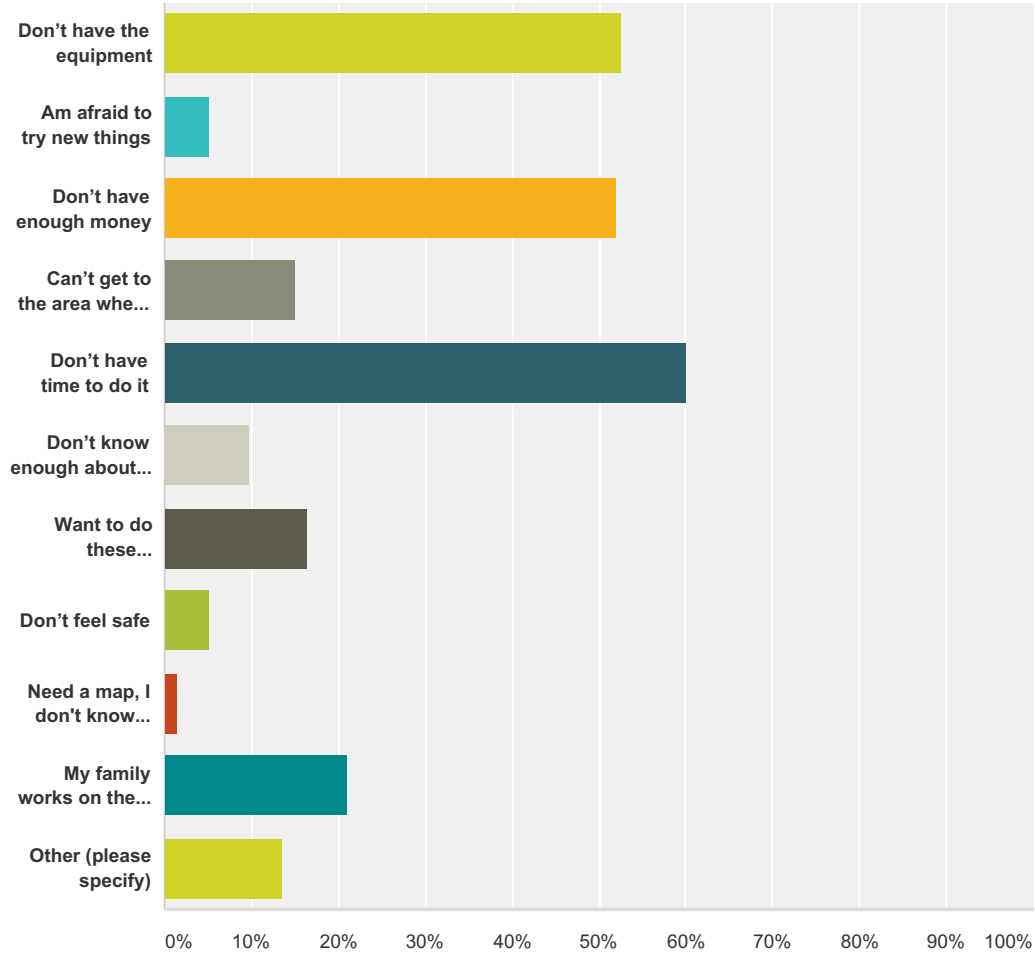

**Q40 What obstacles keep you (and your family) from trying new activities outdoors?
Please choose your top 3:**

Answered: 133 Skipped: 13

Answer Choices	Responses
Don't have the equipment	52.63% 70
Am afraid to try new things	5.26% 7
Don't have enough money	51.88% 69
Can't get to the area where I can do the activity (transportation is a problem)	15.04% 20
Don't have time to do it	60.15% 80
Don't know enough about the activity	9.77% 13
Want to do these activities with my friends, not by myself	16.54% 22
Don't feel safe	5.26% 7
Need a map, I don't know where to go	1.50% 2
My family works on the weekends	21.05% 28