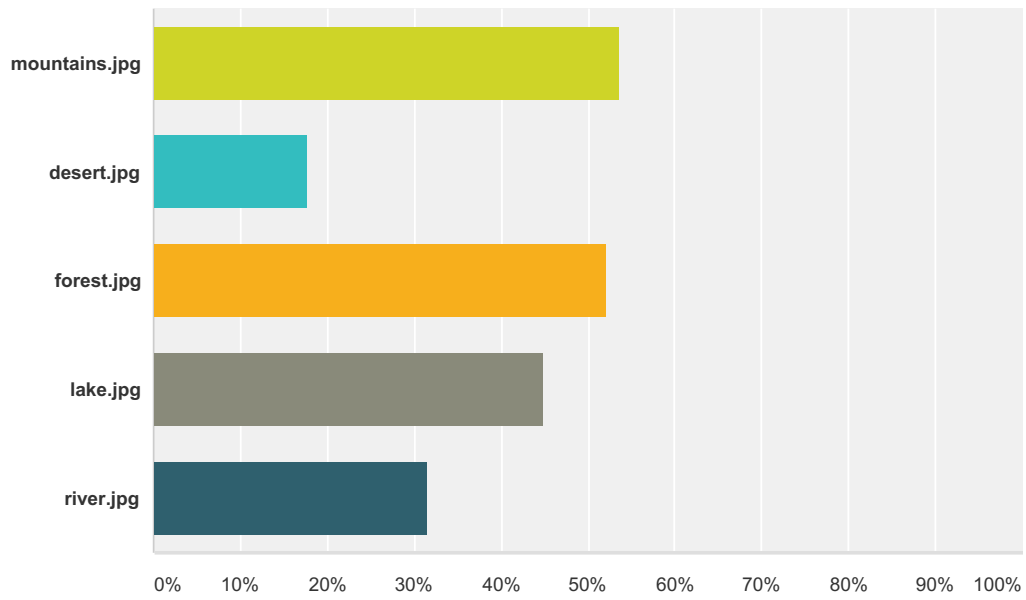

Q35 How often have you done an activity in:

Answered: 136 Skipped: 10

Nature Connection Survey

■ Never
 ■ Rarely
 ■ Often
 ■ Only on a school trip

	Never	Rarely	Often	Only on a school trip	Total
	17.65% 24	27.21% 37	51.47% 70	3.68% 5	136
	24.26% 33	31.62% 43	38.97% 53	5.15% 7	136
	14.71% 20	26.47% 36	55.15% 75	3.68% 5	136
	5.88% 8	16.18% 22	69.85% 95	8.09% 11	136
	18.38% 25	35.29% 48	39.71% 54	6.62% 9	136

**Q36 I would like to do more activities in...?
(please select your top 2 choices)**

Answered: 136 Skipped: 10

Answer Choices	Responses
	53.68% 73
	17.65% 24
	52.21% 71
	44.85% 61
	31.62% 43
Total Respondents: 136	