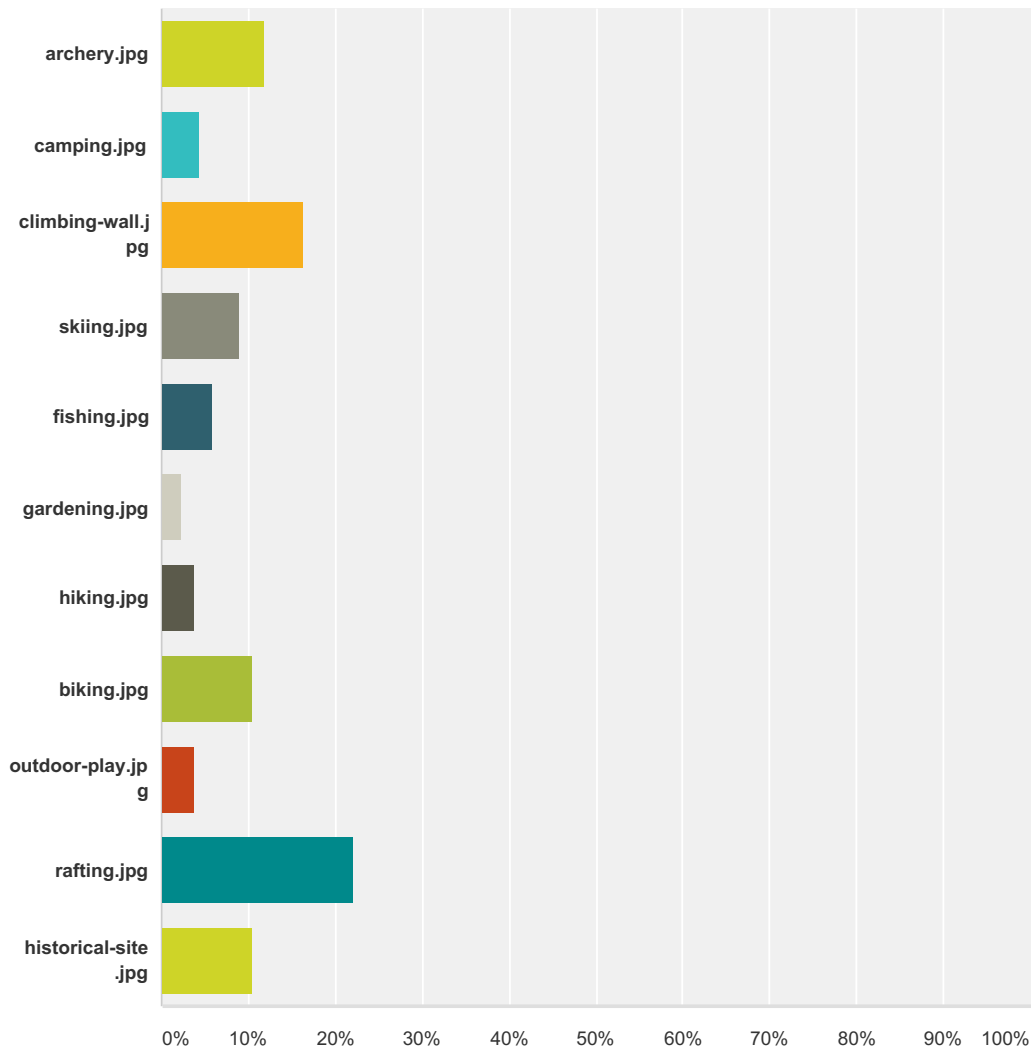

Q37 Please choose your 3 most favorite activities from among the following:

Answered: 136 Skipped: 10

Nature Connection Survey

Answer Choices	Responses	
	22.79%	31
	13.24%	18
	4.41%	6
	21.32%	29
	30.15%	41
	3.68%	5
	0.00%	0

Nature Connection Survey

	18.38%	25
	5.15%	7
	25.74%	35
	7.35%	10
	6.62%	9
	23.53%	32
	2.21%	3
	30.15%	41
	2.94%	4
	5.15%	7
	0.74%	1
	22.06%	30
	13.97%	19
	1.47%	2
	5.88%	8
	7.35%	10
	5.15%	7

Nature Connection Survey

	10.29%	14
	0.00%	0
	5.88%	8
	4.41%	6
Total Respondents: 136		

Q38 Which new activity would you personally most like to try?

Answered: 135 Skipped: 11

Answer Choices	Responses
	11.85% 16
	4.44% 6
	16.30% 22
	8.89% 12

Nature Connection Survey

	5.93%	8
	2.22%	3
	3.70%	5
	10.37%	14
	3.70%	5
	22.22%	30
	10.37%	14
Total		135

Q39 Which new activity would you like to try with your family?

Answered: 133 Skipped: 13

Answer Choices	Responses
	6.77% 9
	15.79% 21
	11.28% 15
	13.53% 18