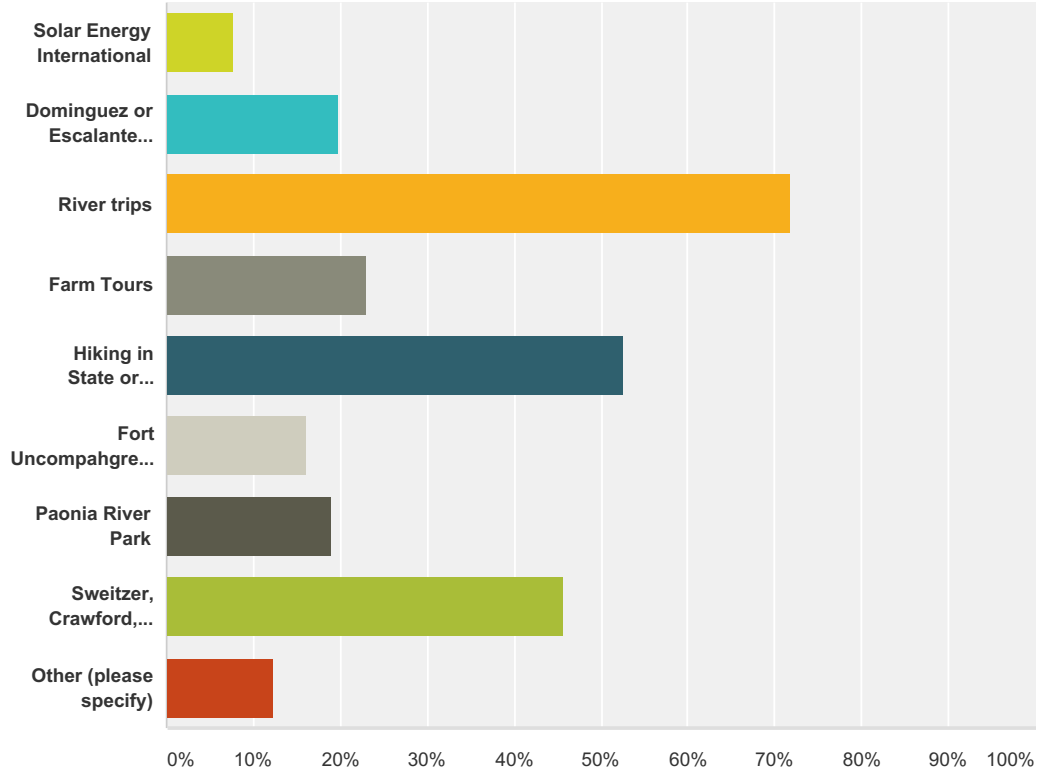

Q43 What school field trips would you like to participate in more often? (Please choose your top 3):

Answered: 131 Skipped: 15

Answer Choices	Responses
Solar Energy International	7.63% 10
Dominguez or Escalante Canyon	19.85% 26
River trips	71.76% 94
Farm Tours	22.90% 30
Hiking in State or National Public Lands (like Gunnison Gorge, Grand Mesa, Uncompahgre Plateau, or the West Elks)	52.67% 69
Fort Uncompahgre Living History Museum	16.03% 21
Paonia River Park	19.08% 25
Sweitzer, Crawford, Confluence, or other lake	45.80% 60
Other (please specify)	12.21% 16
Total Respondents: 131	

#	Other (please specify)	Date
1	I lick the sienna meveum	4/26/2016 1:52 PM
2	hores back rideing	4/22/2016 2:08 PM