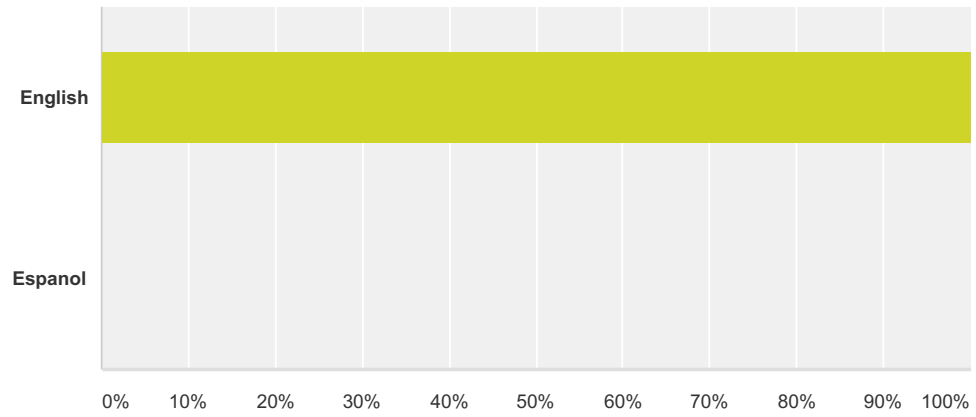

Q1 Choose your survey language:

Answered: 146 Skipped: 0

Answer Choices	Responses	
English	100.00%	146
Espanol	0.00%	0
Total		146

Nature Connection Survey

Q2 Please choose your age range:

Answered: 146 Skipped: 0