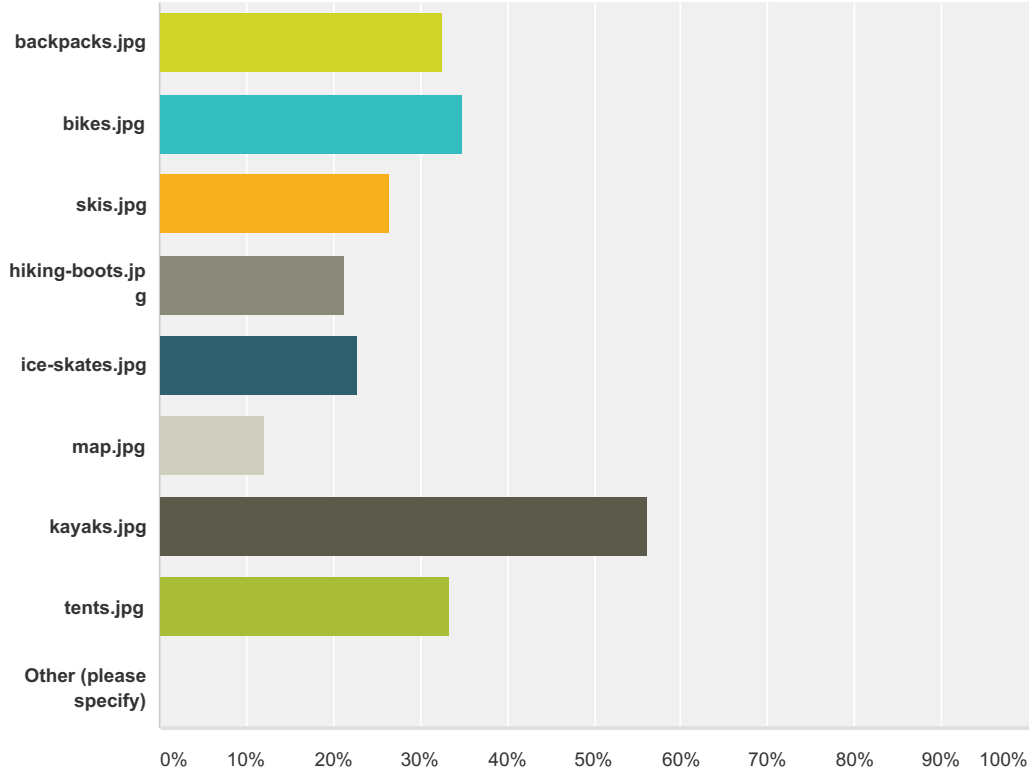

Q41 If this equipment were available to my family and friends, I would get outside more often... (please choose your top 3):

Answered: 132 Skipped: 14

Answer Choices	Responses
	32.58% 43
	34.85% 46
	26.52% 35
	21.21% 28
	22.73% 30
	12.12% 16