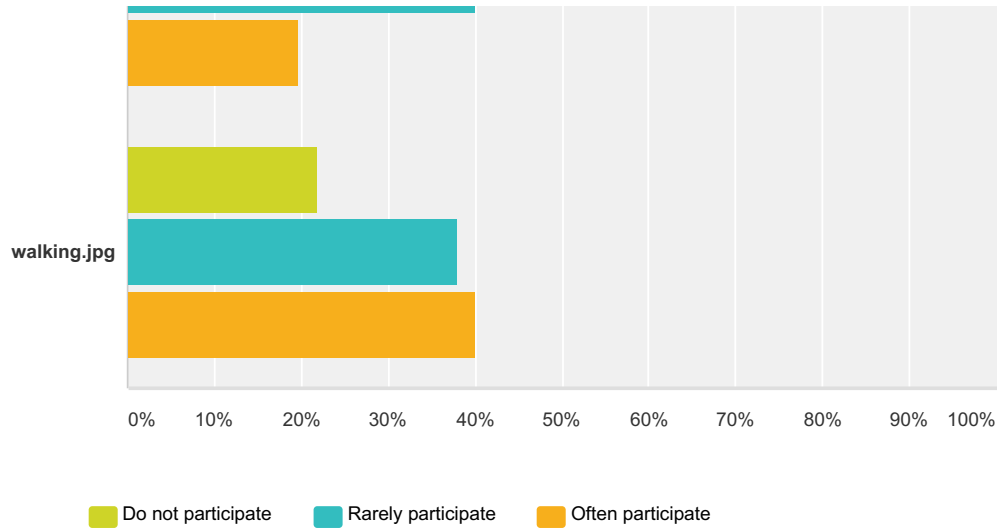

Answered: 137 Skipped: 9

Nature Connection Survey

Nature Connection Survey

Nature Connection Survey

Nature Connection Survey

	Do not participate	Rarely participate	Often participate	Total
	29.93% 41	40.15% 55	29.93% 41	137
	45.99% 63	38.69% 53	15.33% 21	137
	74.45% 102	18.98% 26	6.57% 9	137
	24.82% 34	43.80% 60	31.39% 43	137
	13.14% 18	28.47% 39	58.39% 80	137
	51.82% 71	38.69% 53	9.49% 13	137
	78.83% 108	17.52% 24	3.65% 5	137
	32.85% 45	32.12% 44	35.04% 48	137