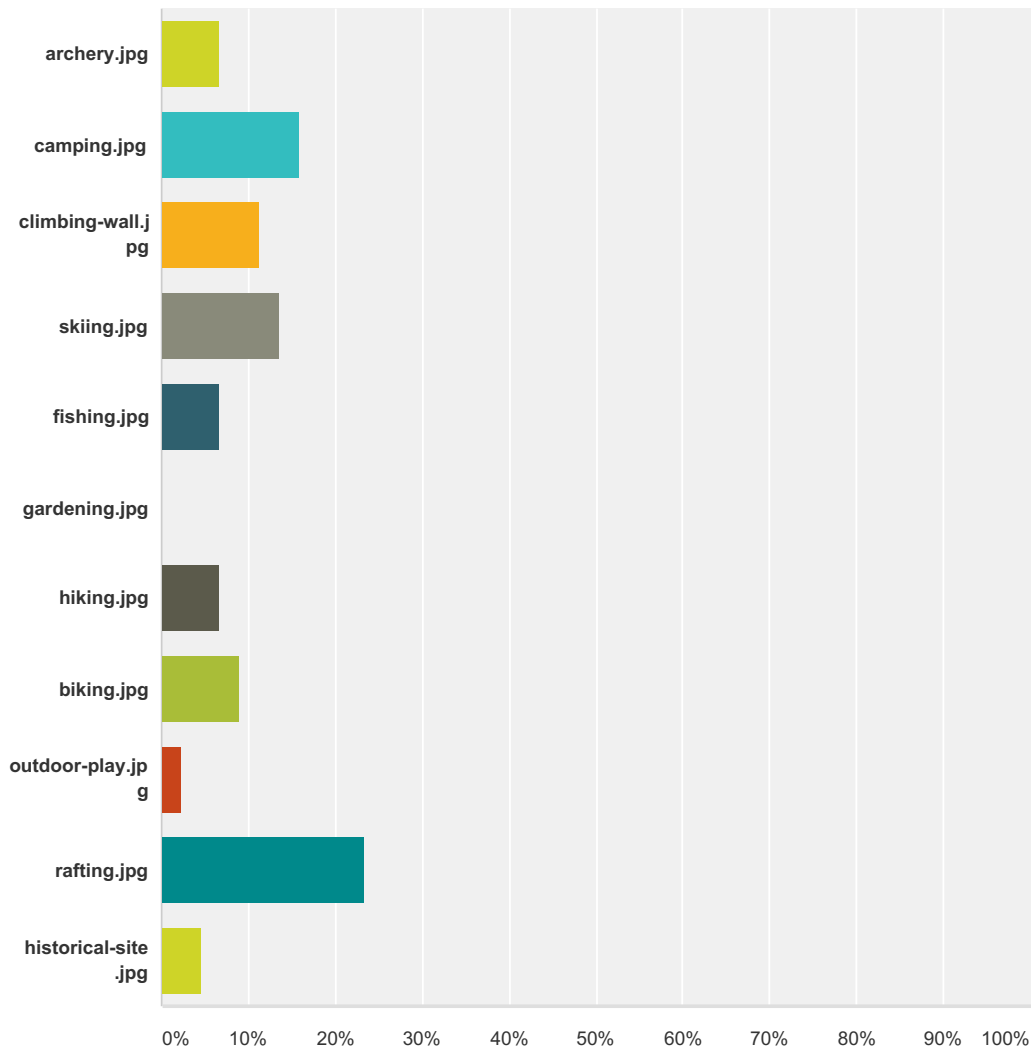

Nature Connection Survey

	18.38%	25
	5.15%	7
	25.74%	35
	7.35%	10
	6.62%	9
	23.53%	32
	2.21%	3
	30.15%	41
	2.94%	4
	5.15%	7
	0.74%	1
	22.06%	30
	13.97%	19
	1.47%	2
	5.88%	8
	7.35%	10
	5.15%	7

Nature Connection Survey

	10.29%	14
	0.00%	0
	5.88%	8
	4.41%	6
Total Respondents: 136		

Q38 Which new activity would you personally most like to try?

Answered: 135 Skipped: 11

Answer Choices	Responses
	11.85% 16
	4.44% 6
	16.30% 22
	8.89% 12

Nature Connection Survey

	5.93%	8
	2.22%	3
	3.70%	5
	10.37%	14
	3.70%	5
	22.22%	30
	10.37%	14
Total		135

Q39 Which new activity would you like to try with your family?

Answered: 133 Skipped: 13

Answer Choices	Responses
	6.77% 9
	15.79% 21
	11.28% 15
	13.53% 18