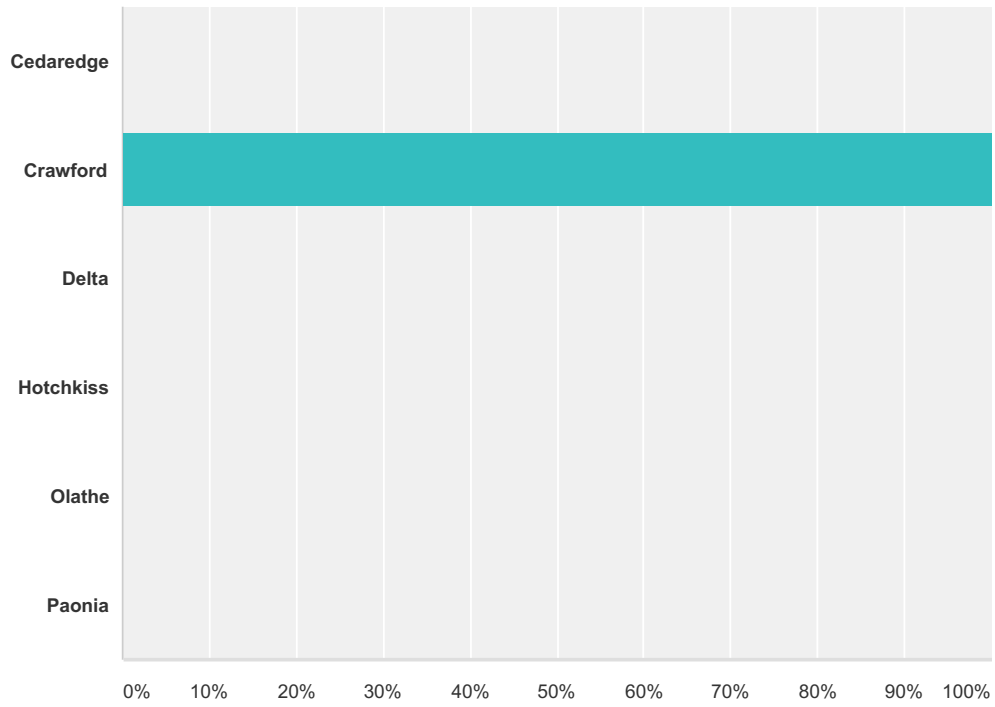

Q31 Which town do you live closest to?

Answered: 146 Skipped: 0

Answer Choices	Responses
Cedaredge	0.00% 0
Crawford	100.00% 146
Delta	0.00% 0
Hotchkiss	0.00% 0
Olathe	0.00% 0
Paonia	0.00% 0
Total	146