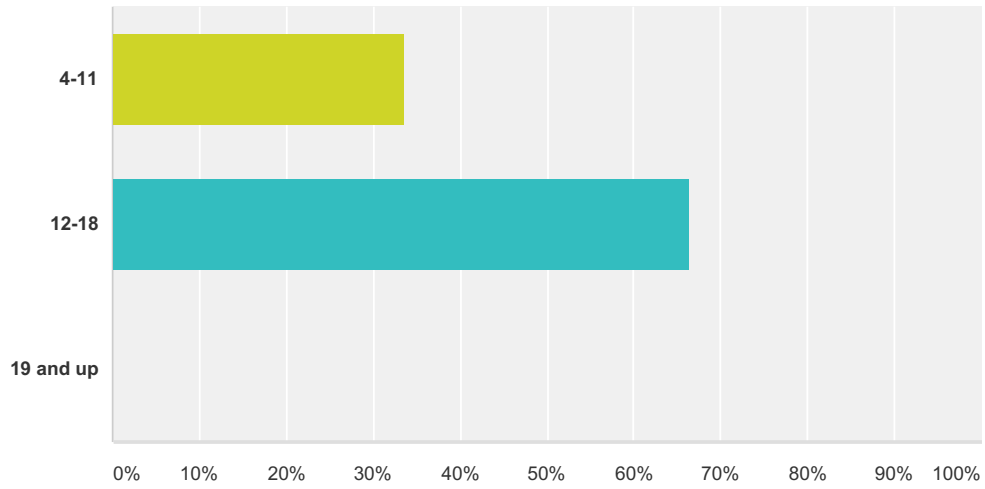

Q1 Choose your survey language:

Answered: 146 Skipped: 0

Answer Choices	Responses	
English	100.00%	146
Espanol	0.00%	0
Total		146

Nature Connection Survey

Q2 Please choose your age range:

Answered: 146 Skipped: 0